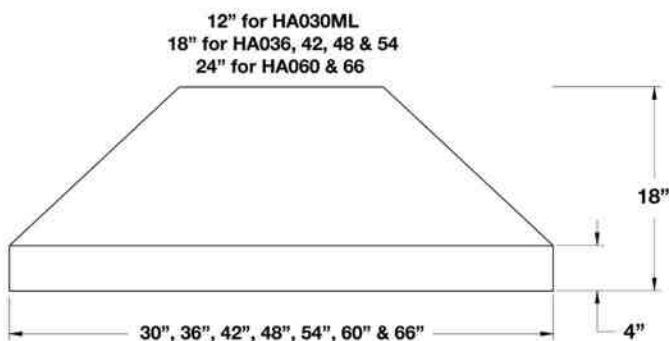

Specifications subject to change without notice.

VENTILATION HOOD DIMENSIONS:

DUCT COVER OPTIONS:

"xx" designates width of hood in model number. (*) denotes duct covers available at no charge when purchased with hood.