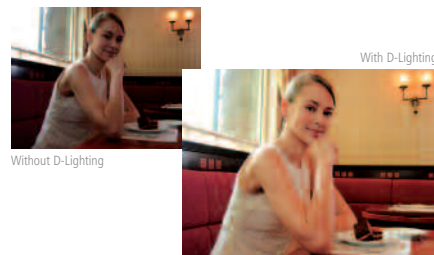

D-LIGHTING >

D-Lighting rescues underexposed images by improving brightness and detail where needed, while leaving correctly exposed areas just as they are.

IN-CAMERA RED-EYE FIX™ >

You may never see red-eye again! Nikon's exclusive In-Camera Red-Eye Fix™ analyzes each image and automatically finds and corrects any red-eye, which sometimes occurs in flash photography, to produce more natural-looking portraits.