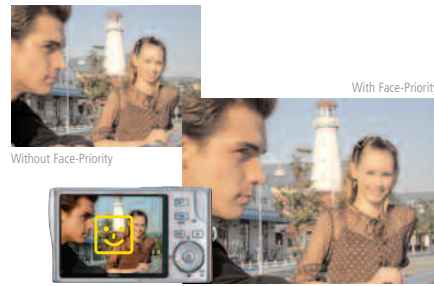

DUSK/DAWN SCENE MODE - Effect 2

FACE-PRIORITY AF >

Cameras that are so smart they find and focus on faces! The Face-priority AF feature automatically detects and then focuses in on people's faces – regardless of where they are in the frame – ensuring superb crisp-focus portraits.