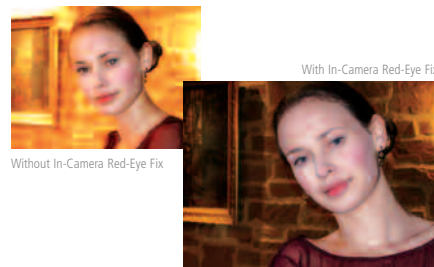

< ADVANCED SCENE MODES

Advanced scene modes give you a choice of effects that allow you to capture a single scene with a range of moods.

FACE-PRIORITY AF/D-LIGHTING/IN-CAMERA RED-EYE FIX™ AVAILABLE ON ALL COOLPIX MODELS