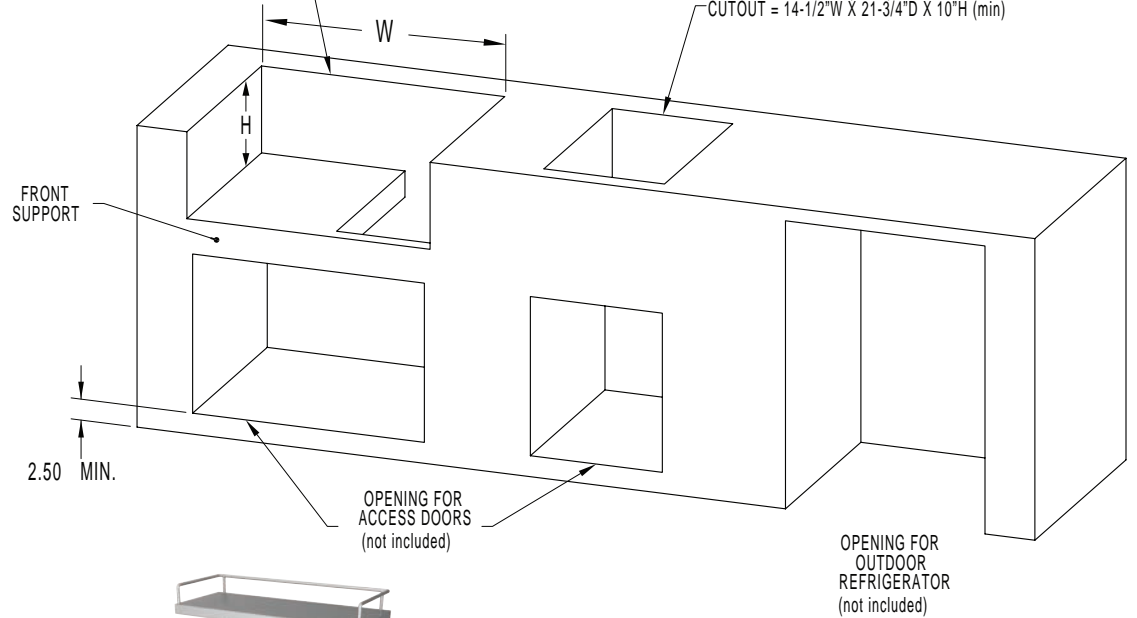

STANDARD FEATURES

REFRESHMENT CENTER & INSULATED SINK

- 30" built-in model only
- Heavy gauge stainless steel construction
- Fully Insulated and seamless sink with large drain hole for mounting disposer (disposer not included)
- Removable insulated Ice Bin with stainless sliding cover
- Cutting board included on GRC30 & GRCHS30 models
- Speed Rail included with GRC30 & GRCHS30 models
- Slim Marquise™ accented speed rail included with GIS30 & GISHS30

Model Number as shown GIS30 with Faucet Option (AGOF)

Slim Marquise™ Accented Speed Rail

Model Number as shown GRCHS30

ACCESSORY

- Motion Sense LED Light (AGLED19)

REFRESHMENT CENTER & INSULATED SINK

REFRESHMENT CENTER / INSULATED SINK
CUTOUT = 29-1/4"W X 24-1/4"D X 11-3/8"H (min)

INSULATED ICE BIN (AGIB)
CUTOUT = 14-1/2"W X 21-3/4"D X 10"H (min)

GRC 30

GRCHS 30

GIS 30

GISHS 30

AGIB

ELECTRICAL REQUIREMENTS : None

GAS REQUIREMENTS : None

Hestan Outdoor products are approved for outdoor use only. Hestan Commercial Corporation reserves the right to change materials and specifications without notice.

All Models	Description	Cutout Dimensions			Weight (lbs)
		W(in.)	D(in.)	H(in.)	
GRC 30	Assy. Refreshment Center, 30"	29-1/4	24-1/4	11-3/8	120
GRCHS30	Assy. Refreshment Center, High Shelf, 30"	29-1/4	24-1/4	11-3/8	152
GIS 30	Assy., Insulated Sink, 30"	29-1/4	24-1/4	11-3/8	73
GISHS30	Assy., Insulated Sink, High Shelf, 30"	29-1/4	24-1/4	11-3/8	96
AGIB	Ice Bin, Insulated Sink, 16"	14-1/4	21-3/4	10	41