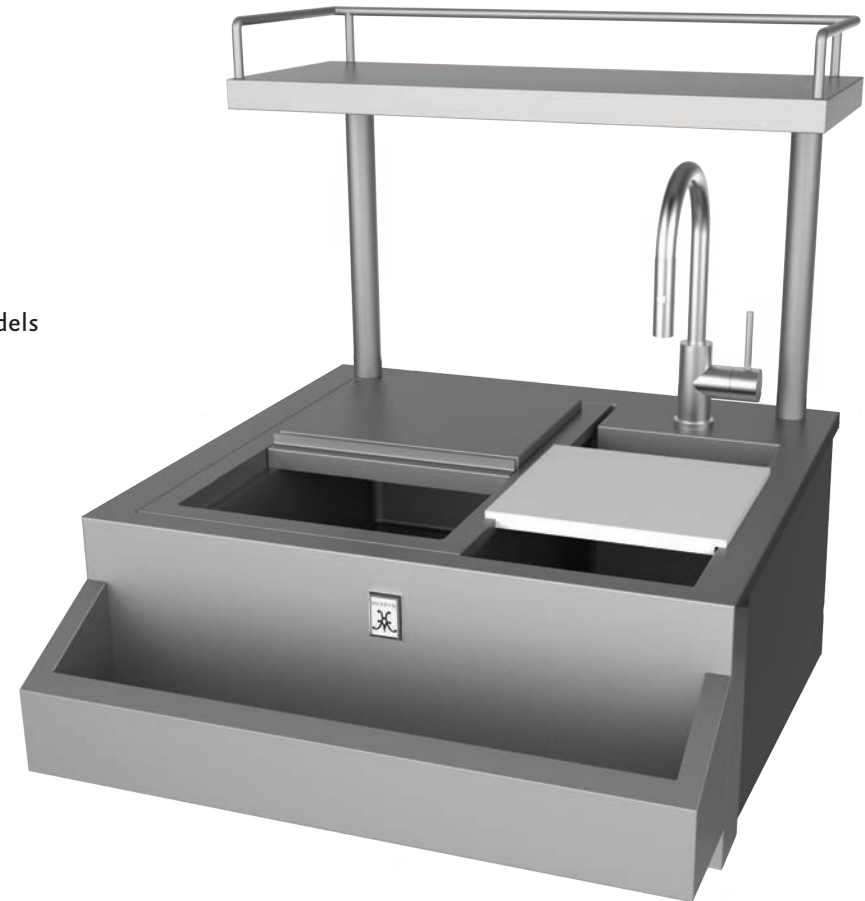

STANDARD FEATURES

REFRESHMENT CENTER & INSULATED SINK

- 30" built-in model only
- Heavy gauge stainless steel construction
- Fully Insulated and seamless sink with large drain hole for mounting disposer (disposer not included)
- Removable insulated Ice Bin with stainless sliding cover
- Cutting board included on GRC30 & GRCHS30 models
- Speed Rail included with GRC30 & GRCHS30 models
- Slim Marquise™ accented speed rail included with GIS30 & GISHS30

Optional insulated Ice Bin storage

Full Size Drain for Disposal Option

10 year warranty on faucet

- Speed Rail AGRCR available as an accessory on GIS30 & GISHS30 models
- Insulated Ice Bin AGIB available as an accessory on GIS30 & GISHS30 models.
- Outdoor-rated Stainless Steel Faucet with pull-out spray features 10 year warranty included on GRC30 & GRCHS30 models

Model Number as shown GIS30 with Faucet Option (AGOF)

Slim Marquise™ Accented Speed Rail

Model Number as shown GRCHS30

ACCESSORY

- Motion Sense LED Light (AGLED19)

REFRESHMENT CENTER & INSULATED SINK

REFRESHMENT CENTER / INSULATED SINK
CUTOUT = 29-1/4"W X 24-1/4"D X 11-3/8"H (min)

INSULATED ICE BIN (AGIB)
CUTOUT = 14-1/2"W X 21-3/4"D X 10"H (min)

GRC 30

GRCHS 30

GIS 30

GISHS 30

AGIB

ELECTRICAL REQUIREMENTS : None

GAS REQUIREMENTS : None