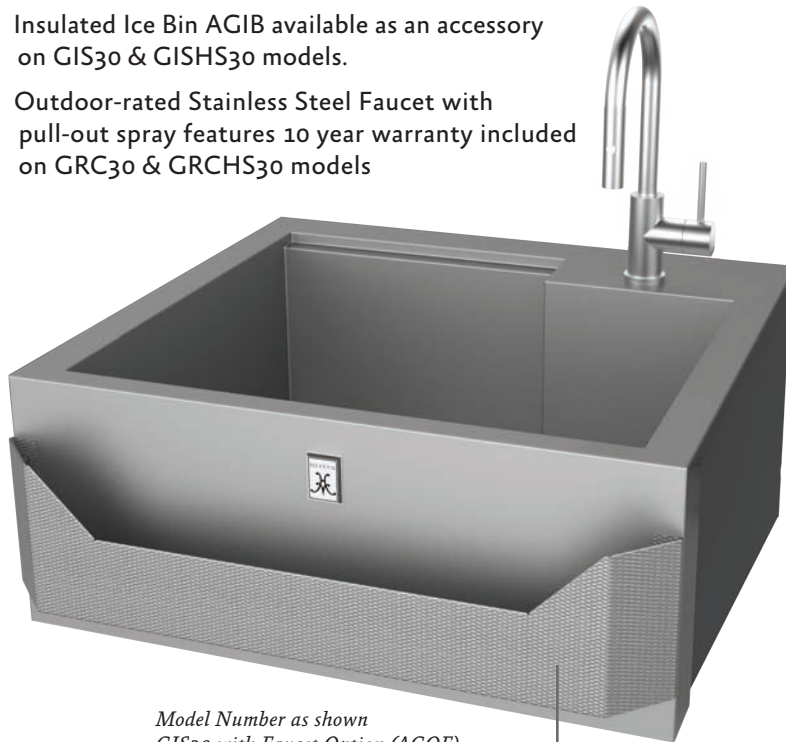

STANDARD FEATURES

REFRESHMENT CENTER & INSULATED SINK

- 30" built-in model only
- Heavy gauge stainless steel construction
- Fully Insulated and seamless sink with large drain hole for mounting disposer (disposer not included)
- Removable insulated Ice Bin with stainless sliding cover
- Cutting board included on GRC30 & GRCHS30 models
- Speed Rail included with GRC30 & GRCHS30 models
- Slim Marquise™ accented speed rail included with GIS30 & GISHS30

Optional insulated Ice Bin storage

Full Size Drain for Disposal Option

10 year warranty on faucet

- Speed Rail AGRCR available as an accessory on GIS30 & GISHS30 models
- Insulated Ice Bin AGIB available as an accessory on GIS30 & GISHS30 models.
- Outdoor-rated Stainless Steel Faucet with pull-out spray features 10 year warranty included on GRC30 & GRCHS30 models

Model Number as shown GIS30 with Faucet Option (AGOF)

Slim Marquise™ Accented Speed Rail

Model Number as shown GRCHS30

ACCESSORY

- Motion Sense LED Light (AGLED19)

REFRESHMENT CENTER & INSULATED SINK

REFRESHMENT CENTER / INSULATED SINK
CUTOUT = 29-1/4"W X 24-1/4"D X 11-3/8"H (min)

INSULATED ICE BIN (AGIB)
CUTOUT = 14-1/2"W X 21-3/4"D X 10"H (min)

GRC 30

GRCHS 30

GIS 30

GISHS 30

AGIB

ELECTRICAL REQUIREMENTS : None

GAS REQUIREMENTS : None