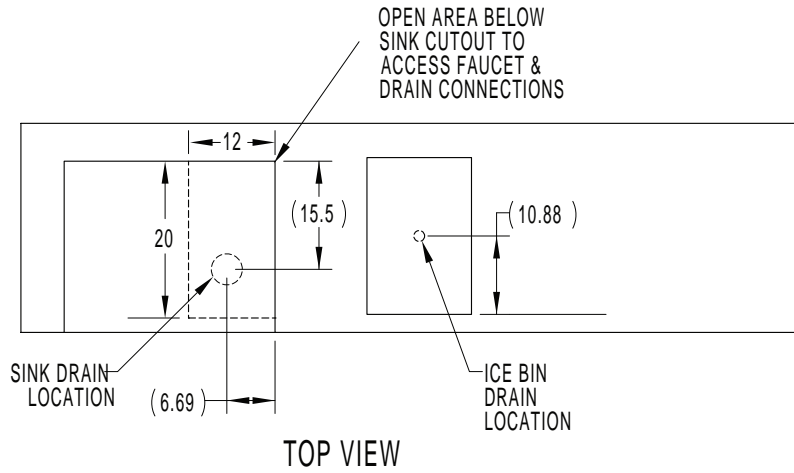

STANDARD FEATURES

REFRESHMENT CENTER & INSULATED SINK

- 30" built-in model only
- Heavy gauge stainless steel construction
- Fully Insulated and seamless sink with large drain hole for mounting disposer (disposer not included)
- Removable insulated Ice Bin with stainless sliding cover
- Cutting board included on GRC30 & GRCHS30 models
- Speed Rail included with GRC30 & GRCHS30 models
- Slim Marquise™ accented speed rail included with GIS30 & GISHS30

Model Number as shown GIS30 with Faucet Option (AGOF)

Slim Marquise™ Accented Speed Rail

Model Number as shown GRCHS30

ACCESSORY

- Motion Sense LED Light (AGLED19)

REFRESHMENT CENTER & INSULATED SINK

REFRESHMENT CENTER / INSULATED SINK
CUTOUT = 29-1/4"W X 24-1/4"D X 11-3/8"H (min)

INSULATED ICE BIN (AGIB)
CUTOUT = 14-1/2"W X 21-3/4"D X 10"H (min)

GRC 30

GRCHS 30

GIS 30

GISHS 30

AGIB

ELECTRICAL REQUIREMENTS : None

GAS REQUIREMENTS : None

Hestan Outdoor products are approved for outdoor use only. Hestan Commercial Corporation reserves the right to change materials and specifications without notice.

All Models	Description	Cutout Dimensions			Weight (lbs)
		W(in.)	D(in.)	H(in.)	
GRC 30	Assy. Refreshment Center, 30"	29-1/4	24-1/4	11-3/8	120
GRCHS30	Assy. Refreshment Center, High Shelf, 30"	29-1/4	24-1/4	11-3/8	152
GIS 30	Assy., Insulated Sink, 30"	29-1/4	24-1/4	11-3/8	73
GISHS30	Assy., Insulated Sink, High Shelf, 30"	29-1/4	24-1/4	11-3/8	96
AGIB	Ice Bin, Insulated Sink, 16"	14-1/4	21-3/4	10	41