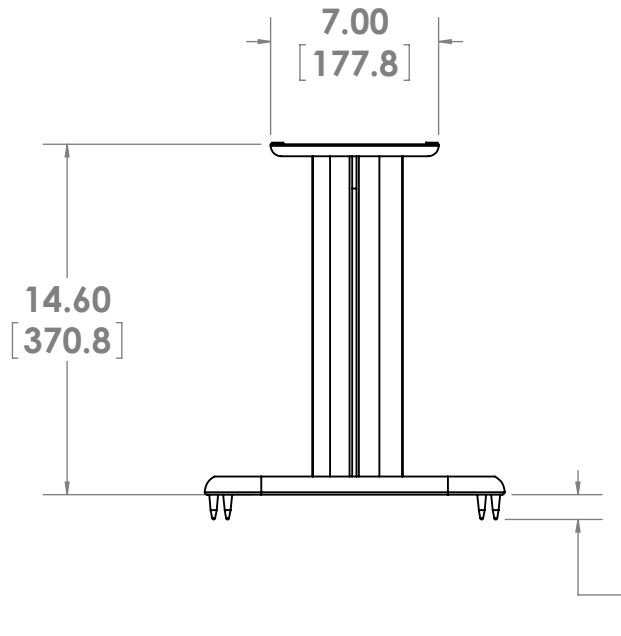

**WEIGHT CAPACITY:
25 LBS**

PROPRIETARY AND CONFIDENTIAL
THE INFORMATION CONTAINED IN THIS
DRAWING IS THE SOLE PROPERTY OF
SANUS SYSTEMS, A PRODUCT DIVISION OF
MILESTONE AV TECHNOLOGIES. ANY
REPRODUCTION IN PART OR AS A WHOLE
WITHOUT THE WRITTEN PERMISSION OF
SANUS SYSTEMS IS PROHIBITED.