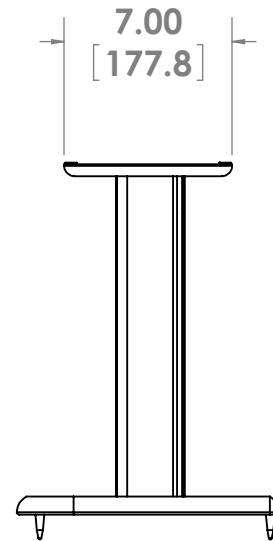

**WEIGHT CAPACITY:
25 LBS**

PROPRIETARY AND CONFIDENTIAL
THE INFORMATION CONTAINED IN THIS
DRAWING IS THE SOLE PROPERTY OF
SANUS SYSTEMS, A PRODUCT DIVISION OF
MILESTONE AV TECHNOLOGIES. ANY
REPRODUCTION IN PART OR AS A WHOLE
WITHOUT THE WRITTEN PERMISSION OF
SANUS SYSTEMS IS PROHIBITED.