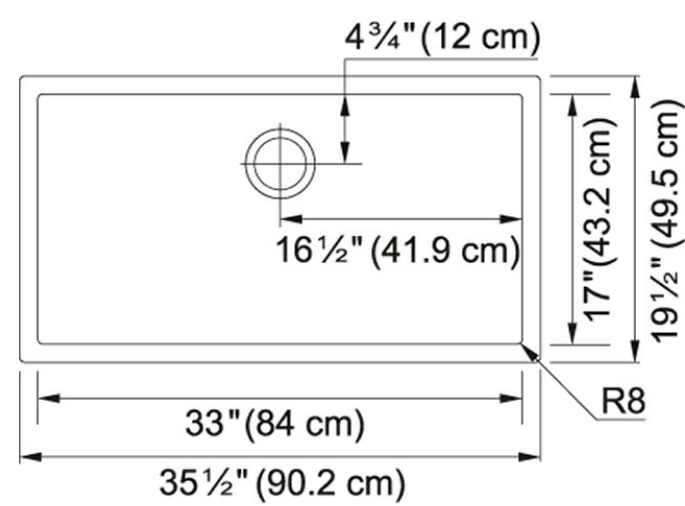

Product Picture

Product Dimensions

Length overall	35 7/16"
Width overall	19 1/2"
Length of large bowl	32 15/16"
Width of large bowl	16 15/16"
Depth of large bowl	10"
Minimum Cabinet Size	39"

Technical Drawing

General Information

Type of Material	16 Gauge Stainless Steel
Number of Bowls	1
Installation Clips	Yes
Cut-Out Template	Yes
Where to buy	Showroom

Article Numbers

FUN#	122.0530.941
US Part Number	PS2X110-33