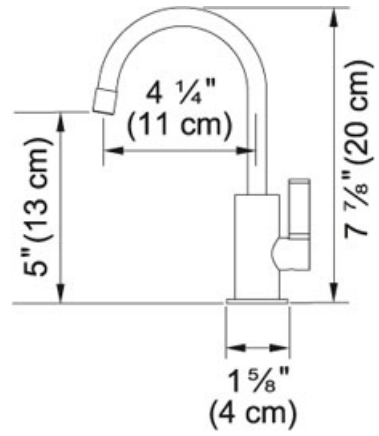

TECHNICAL DATA

Version	Cold Water Dispenser
Flow Rate	0.5 gpm
Cartridge	Ceramic discs
Tap Operation	Single Lever
Applicable to	1 3/8"
Spout Swivel Range	360 °

Cold Water Only - Ambient DW10080 Satin Nickel |
120.0355.520