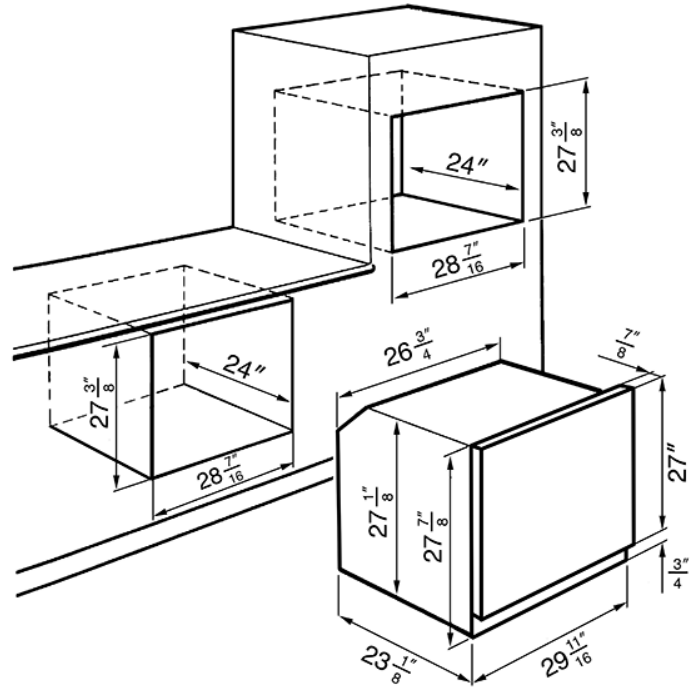

76CM (30") "Linea" Electric Multifunction Oven  
 Silver Glass and Super Silver Glass  
 EAN13: 8017709230128

- Multifunction oven with 6 cooking modes • Defrost by time, Defrost by weight, Rising, Dehydrate + self-cleaning cycle • Digital display • True European double convection • Fast preheat cycle (8 to 12 minutes) • Adjustable temperature: 86-554°F • Automated oven off-switch when door is open • Self-cleaning • Sabbath mode • Child safety locks • 6 rack positions • Triple-glazed removable door • Oven capacity: 4.34 cu. ft. • Interior dimensions: W 24" x H 16 - 1/8" x 16 - 5/16" • Concealed bake element • Broil element 3.5kW • Voltage rating: 240/208V - 60Hz • Connected load (nominal power): 240/208V: 16.9/17.5Amps • Power supply location: center-top • **Accessories included:** • 1 grid insert for tray • 2 grid top • 1 telescopic guide • 1 enameled tray • 1 meat probe

## Functions

Main Oven