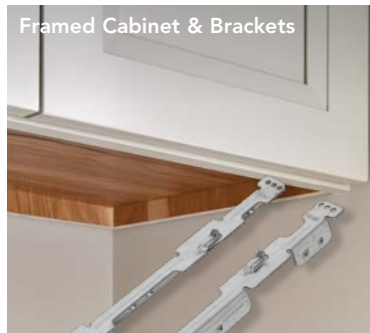

Cut installation time in half with Broan's exclusive EZ1 installation system.

EZ1™ ONE-PERSON INSTALLATION

The EZ1 installation system enables fast, one-person installation. No need for a helper so you reduce labor costs. EZ1 brackets hold the hood firmly in place while you make final preparations for electrical and ducting connections. Work freely, work smarter and help prevent damage to the range hood and other finished surfaces.

EZ1 brackets for framed and frameless cabinets.

Affix the brackets to the cabinetry with three short screws, slide the hood into position and then secure the hood. It's easy, fast, and saves up to 50% of the time.