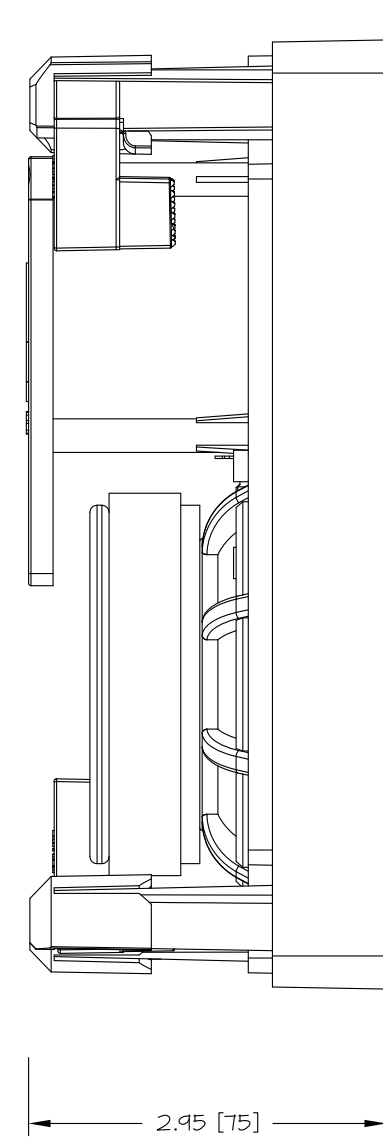

FRONT

BACK/MINIMUM CUTOUT

MOUNTING DEPTH

GRILLE

ISOMETRIC

SONANCE

212 Avenida Fabricante, San Clemente, CA. 92630
800 582-7777 949 492-7777 FAX 949 361-5579
www.sonance.com

VP42

SCALE: 1:1
SHEET: OF

DRAWN BY:
RELEASED ON:

DRWN - PART NUMBER

REV.