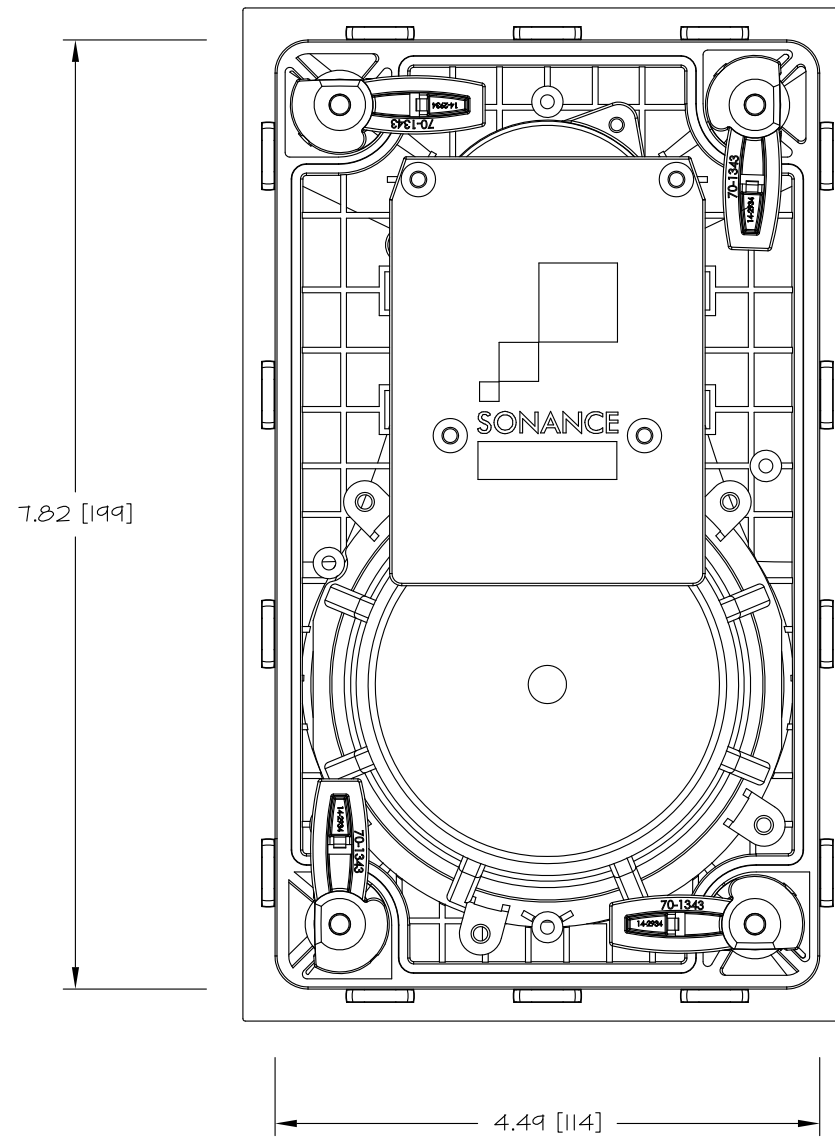

FRONT

BACK/MINIMUM CUTOUT

MOUNTING DEPTH

GRILLE

ISOMETRIC

SONANCE

212 Avenida Fabricante, San Clemente, CA. 92630
800 582-7777 949 492-7777 FAX 949 361-5579
www.sonance.com

VP42

SCALE: 1:1
SHEET: OF

DRAWN BY:
RELEASED ON:

DRWN - PART NUMBER

REV.