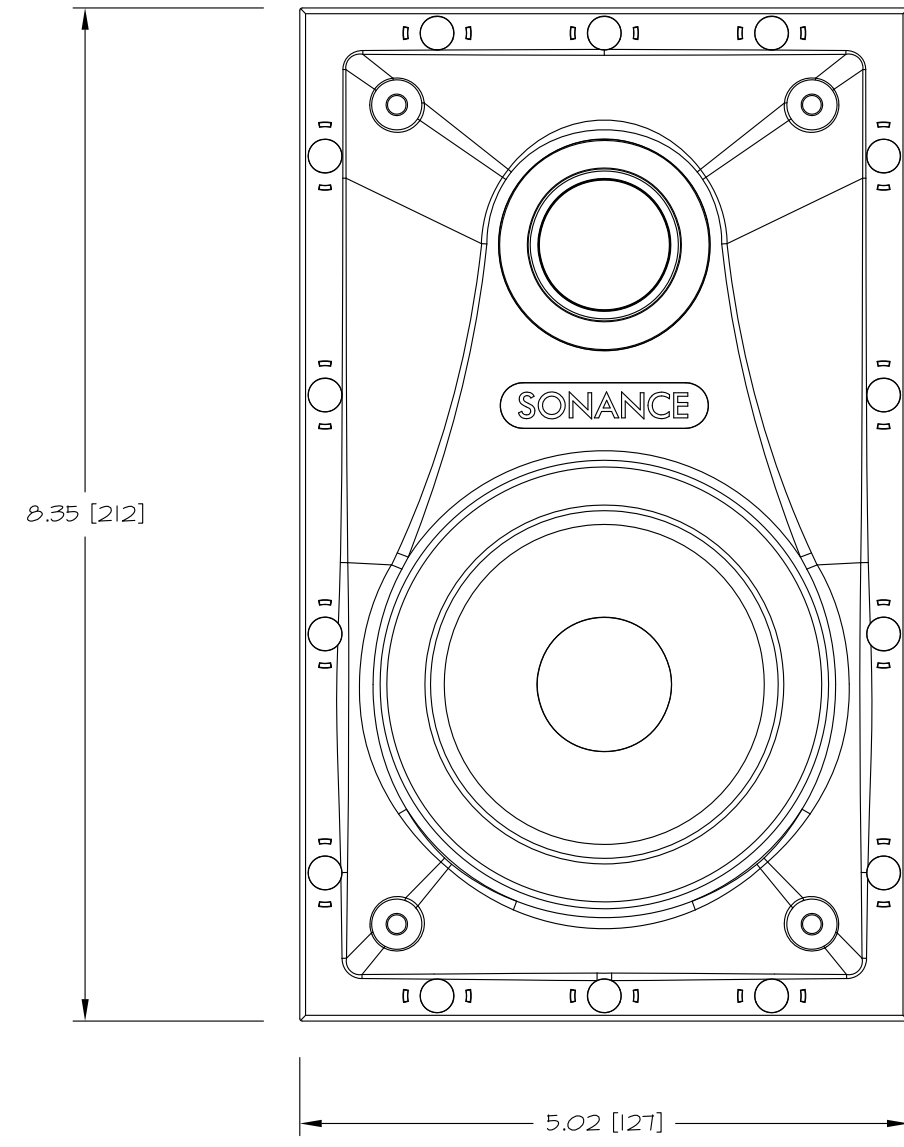

FRONT

BACK/MINIMUM CUTOUT

MOUNTING DEPTH

GRILLE

ISOMETRIC

SONANCE

212 Avenida Fabricante, San Clemente, CA. 92630
800 582-7777 949 492-7777 FAX 949 361-5579
www.sonance.com

VP42

SCALE: 1:1
SHEET: OF

DRAWN BY:
RELEASED ON:

DRWN - PART NUMBER

REV.