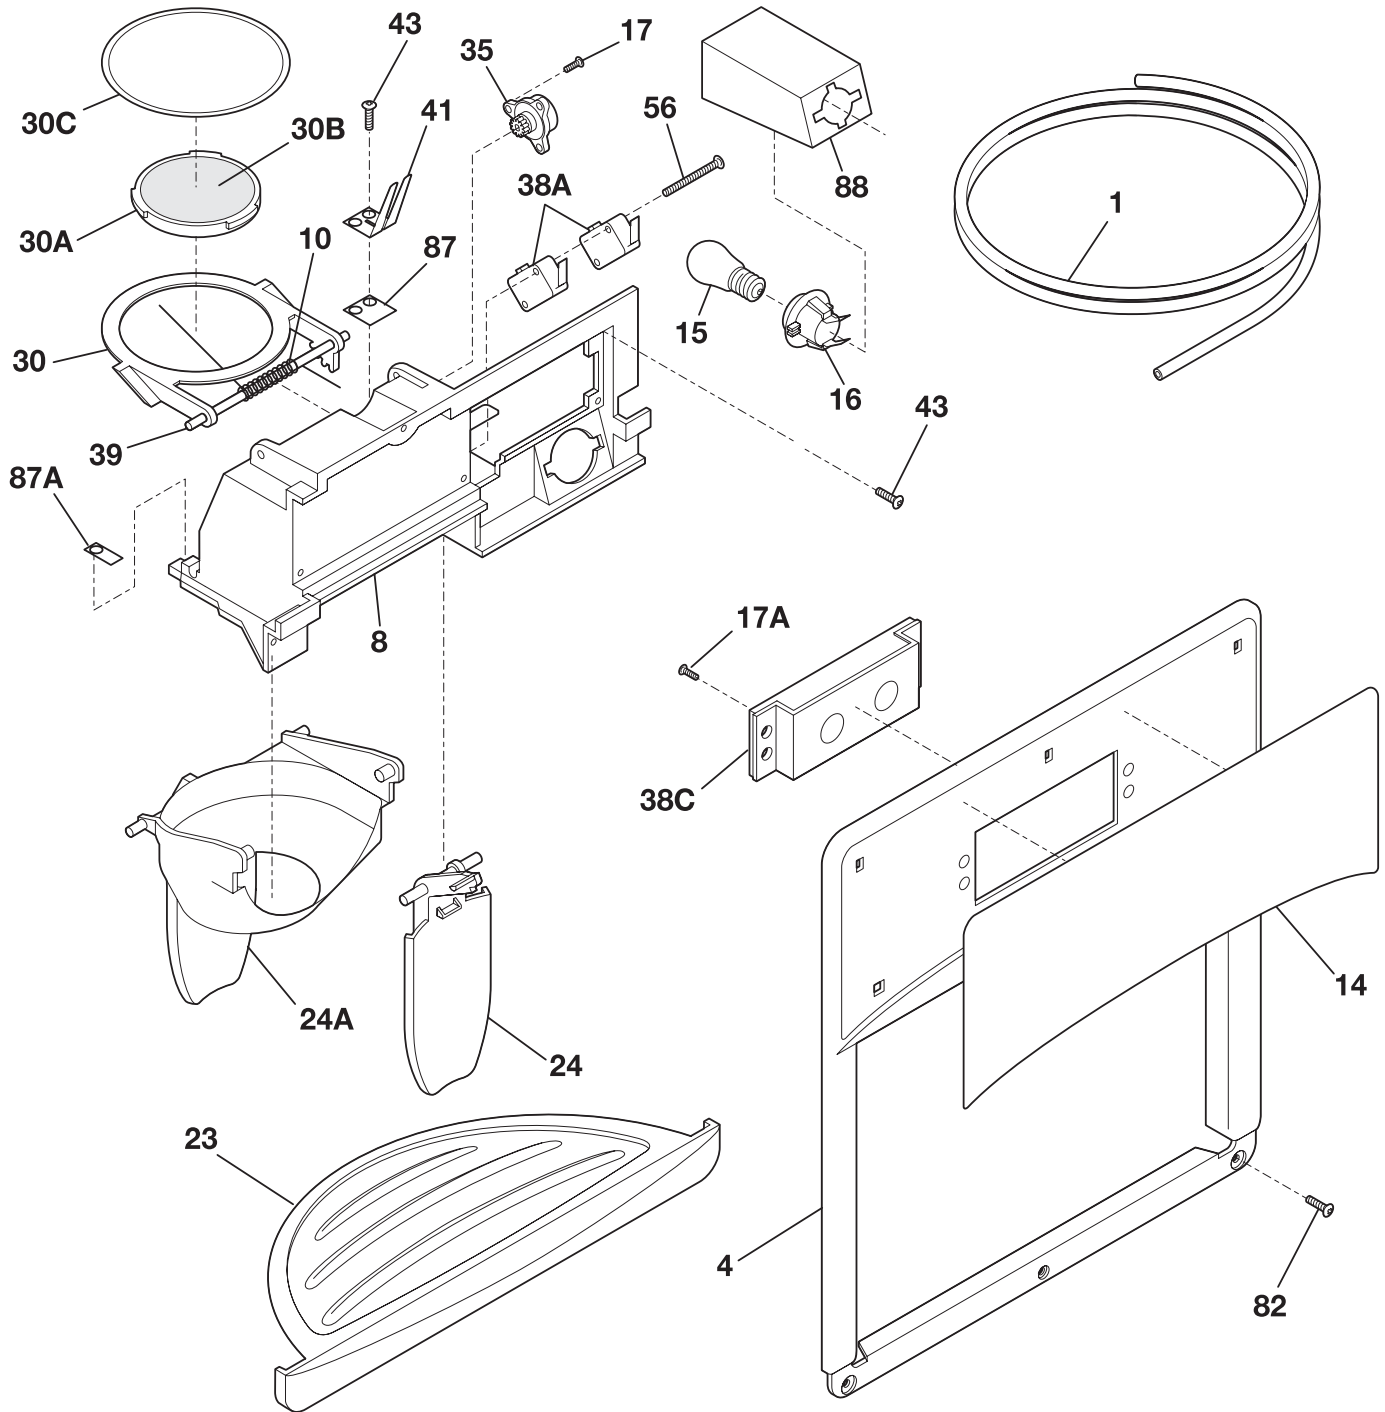

ICE & WATER DISPENSER

N58XDAAA1

ICE & WATER DISPENSER

Model Index: A FRS6R5ES (FRS6R5ESB0)
B FRS6R5ES (FRS6R5ESB2)

POS. NO	PART NO.		DESCRIPTION
1	218976409	A B	Tube-water-DOOR
1*	218976901	A B	Tube-water inlet, inlet valve, to ice maker
1*	218976904	A B	Tube-water inlet, valve to filter
1*	218976907	A B	Tube-water inlet, valve to door
1*	240561701	A B	Seal-water inlet, inlet valve, to ice maker
4	5304433186	A B	Cover-module, black
8	5304422013	A B	Module-dispenser
10	5304426649	A B	Spring-torsion
14	240570206	A B	Label-module cover, black
15	5304421616	A B	Light Bulb
16	240548901	A B	Socket-light
17	5304421619	A B	Screw
17A	5304433185	A B	Screw, switch mtg.
23	240323603	A B	Drip Tray, black
24	5304422026	A B	Actuator-water, black
24A	5304422025	A B	Actuator-ice, black
30	5304421628	A B	Door Assy-ice chute
30A	5304421624	A B	Door center
30B	5304421625	A B	Insulation-door
30C	5304421629	A B	Door seal
35	5304421620	A B	Damper-rotary
38A#	5304421617	A B	Switch-micro, single pole, double throw
38A*	5304430839	A B	Harness-wiring
38C	5304436275	A B	Switch
38C*	5304430837	A B	Harness-wiring
39	5304421627	A B	Pin-hinge
41	5304421829	A B	Spring-actuator
43	215296300	A B	Screw, plask h/l, #6 x 3/8
56	5304421830	A B	Screw-micro switch, pan head
82	240363401	A B	Screw-#8-18 X 1/2, #6 hd plask
87	5304421622	A B	Bearing Plate
87A	5304421621	A B	Bearing Plate
88	5304421615	A B	Shield-light
*	218515401	A B	Clip
*	5303918256	A B	Dispenser heater kit