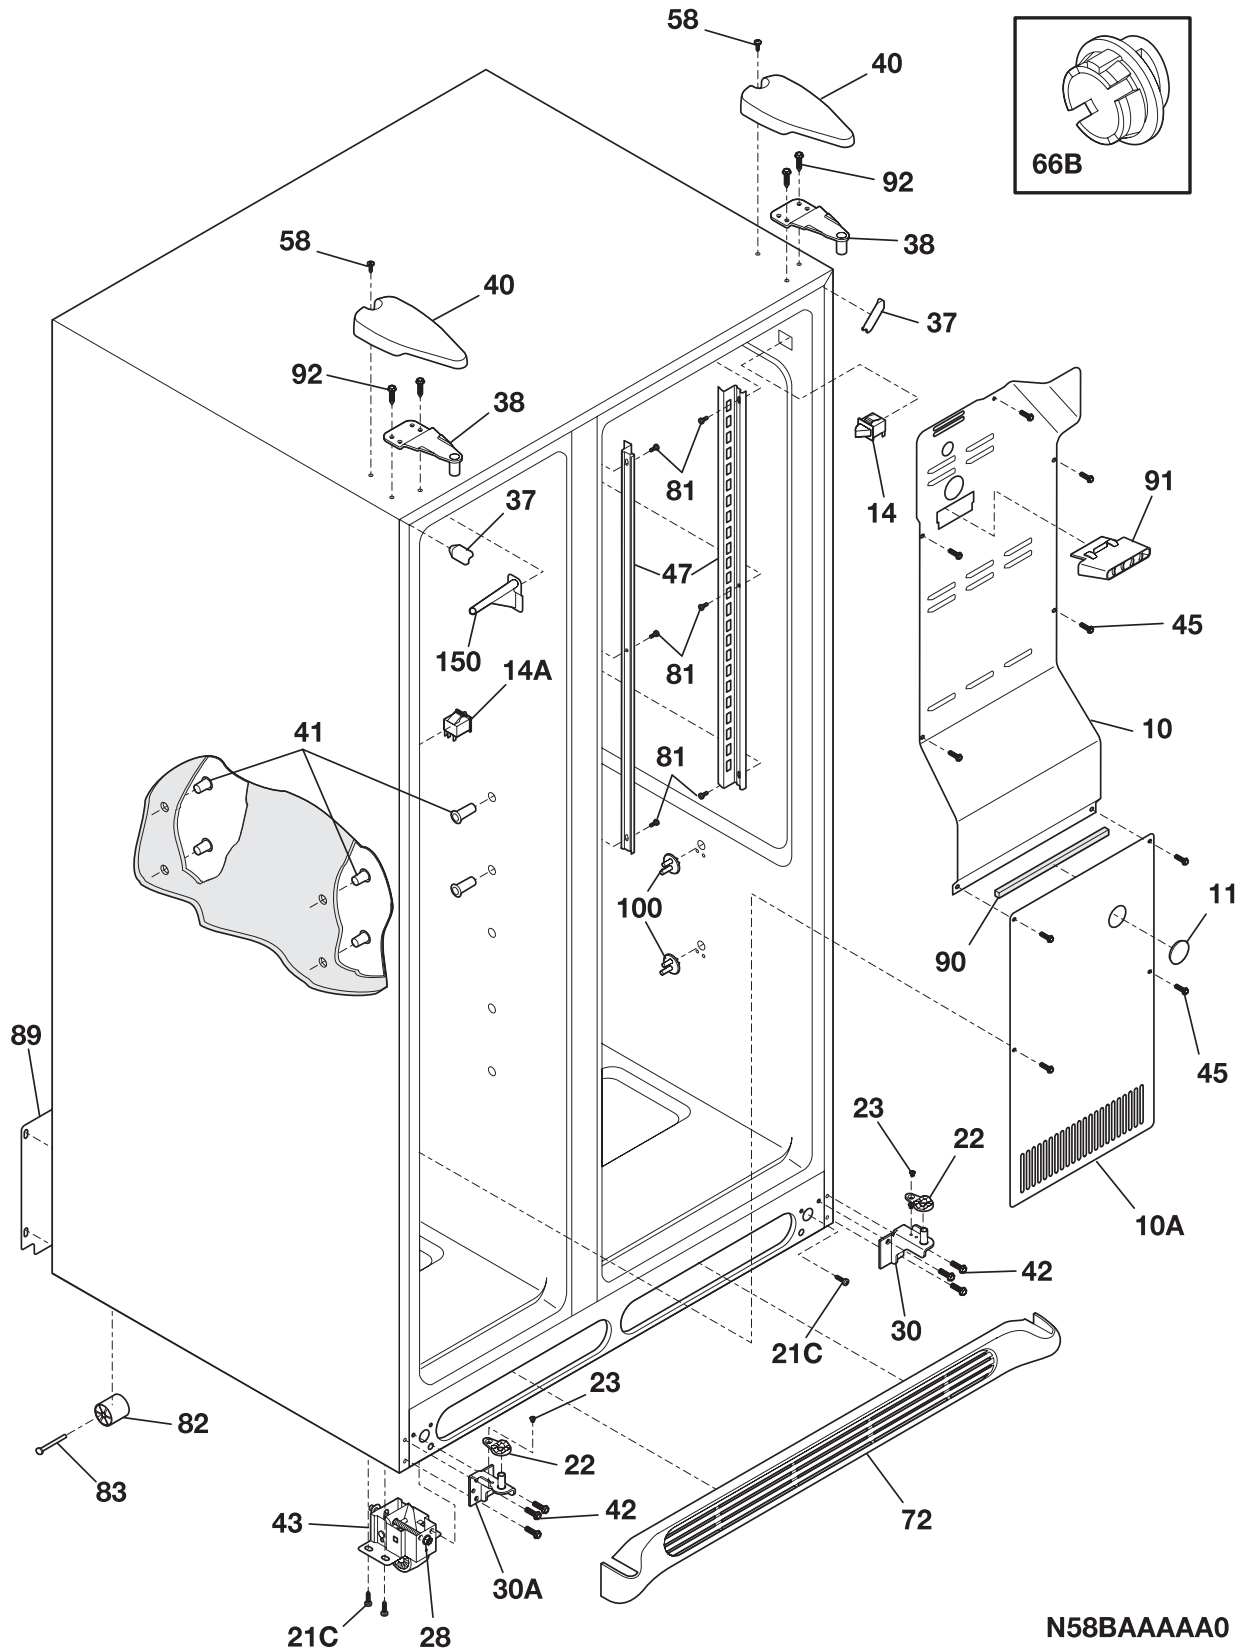

CABINET

N58BAAAAA0

CABINET

Model Index: A FRS6R5ES (FRS6R5ESB0)
B FRS6R5ES (FRS6R5ESB2)

POS. NO	PART NO.		DESCRIPTION
10	240435906	A B	Cover-air duct
10A	240475907	A B	Cover-evap coil, lower
11	5303208309	A B	Plug-hole, factory test
14	240505801	A B	Switch, light/lamp
14A	241547901	A B	Switch-light/lamp, frzr door
21C	218252200	A B	Screw, #8 truss hd, 10-32CA x 0.500
22	240457702	A B	Plate-door closer
23	240402701	A B	Screw-#10-32 x 1/4 flat hd
28	240335501	A B	Bolt-roller adj, hex washer head, 1/4-20 x 4.020, (2), special
30	241603701	A B	Bracket-lower hinge, ref
30A	241603702	A B	Bracket-lower hinge
37	240337603	A B	Trim-cabinet corner, black, (2)
38	240327201	A B	Bracket-upper hinge
40	240327007	A B	Cover-upper hinge, black
41	241550801	A B	Grommet-shelf mtg, 1.40" long
41*	241550701	A B	Grommet-shelf mtg, .96" long
42	240578901	A B	Screw-hinge mtg, hex head, 1/4-20 x 5/8
43	240335003	A B	Roller Assy, adjustable, front, (2)
45	241500301	A B	Screw, hex washer head, 8-18AB x 0.500
47	218659500	A B	Channel-shelf mtg, side, (2)
58	218781100	A B	Screw, pan head, 8-18 x 0.625
66B	240374301	A B	Diffuser-air
66B*	240518802	A B	Pin-push, push-in, plastic
72	240324406	A B	Grille/Kickplate, black
81	5308016566	A B	Screw, hex washer head, 8-15A x 0.625, low profile
82	5304418225	A B	Roller, compressor base, rear, (2)
83	5303316859	A B	Rivet, flat head, 1/4 OD x 1-3/4, roller pin
89	241574602	A B	Cover access
90	218249808	A B	Seal-coil cover
91	240380101	A B	Duct-ice maker
92	216850900	A B	Screw, hex washer hd, 1/4 x 7/8, hinge mtg
100	240423701	A B	Support, crisper cover, front, (4)
100*	240350802	A B	Support, crisper cover, rear, (4)
150	240368701	A B	Guide-control bulb
*	240396801	A B	Clamp, tube/wiring, nylon, black/natural
*	240479601	A B	Plug, button, cab liner holes, (2)
*	241581804	A B	Paint-pen, black