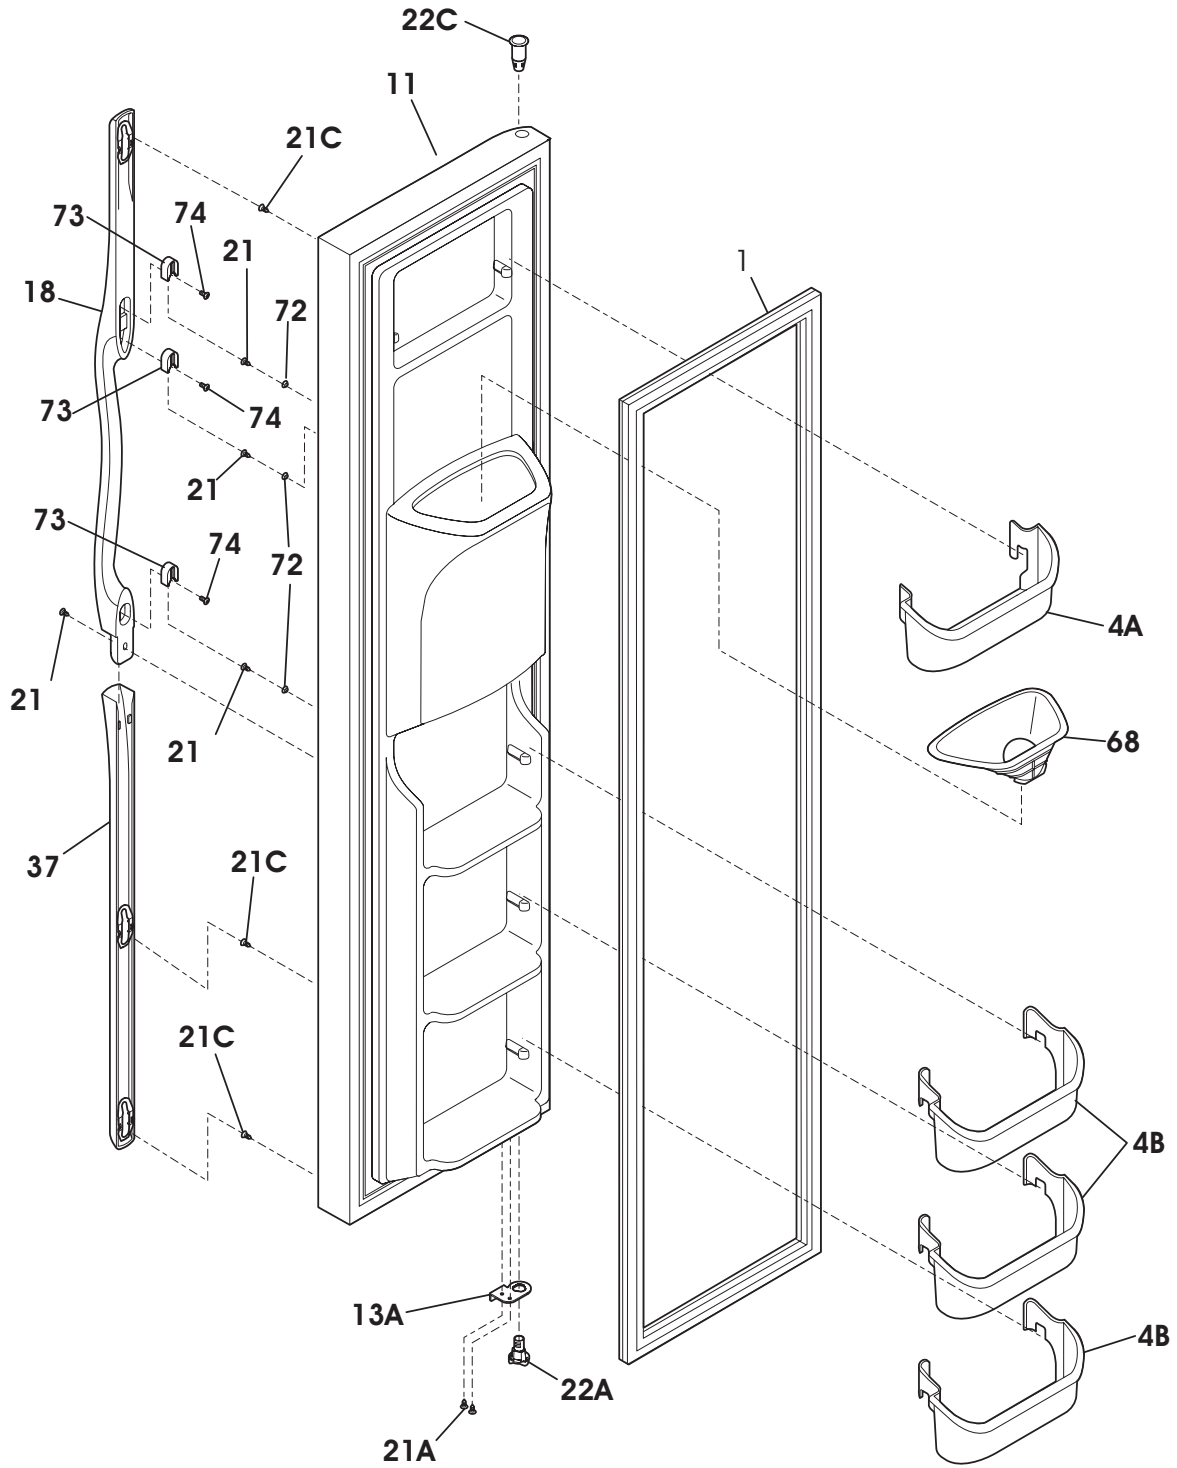

FREEZER DOOR

N58FCCBBB2

FREEZER DOOR

Model Index: A FRS6R5ES (FRS6R5ESB0)
 B FRS6R5ES (FRS6R5ESB2)

POS. NO	PART NO.		DESCRIPTION
1	241569806	A B	Gasket-frzr door, black, magnetic
4A	240334201	A B	Bin-door, frzr-upper
4B	240351601	A B	Bin-door
11	241615103	A B	Door-frzr, stainless, complete assy
13A	240581906	A B	Door Stop, black, frzr
18	240359108	A B	Handle-door, black, LH
21	218781100	A B	Screw, pan head, 8-18 x 0.625
21A	240598401	A B	Screw, 10-32 x 1/2
21C	240521302	A B	Screw, #8-18 x 3/4
22A	240328204	A B	Bearing-hinge(frz), black, closer
22C	240328404	A B	Bearing-hinge, black, upper
37	240359203	A B	Trim-handle, 30.13", black, lower
68	241525101	A B	Chute-ice
72	240421701	A B	Button-handle mtg, dovetail
73	218396700	A B	Block-handle mtg, dovetail
74	215503200	A B	Screw, cr pan hd, 10-16 x 0.500
*	218490901	A B	Cleaner, stainless steel
*	240352102	A B	Connector-water, straight
*	240552101	A B	Harness-wiring, door
*	5303918256	A B	Dispenser heater kit

REFRIGERATOR DOOR

N58RCCBBB11

REFRIGERATOR DOOR

Model Index: A FRS6R5ES (FRS6R5ESB0)
 B FRS6R5ES (FRS6R5ESB2)

POS. NO	PART NO.		DESCRIPTION
2	241569805	A B	Gasket-refr door, black, magnetic
4	240323001	A B	Bin-door, pseudo, bottom
7	240326203	A B	Door-dairy
13	240581905	A B	Door Stop, black, ref
15	241534532	A B	Door-refr, stainless, complete assy
18	240359103	A B	Handle-door, black, RH
21	218781100	A B	Screw, pan head, 8-18 x 0.625
21A	240598401	A B	Screw, 10-32 x 1/2
21C	240521302	A B	Screw, #8-18 x 3/4
22	240328203	A B	Bearing-hinge, black, closer
22B	240328404	A B	Bearing-hinge, black, upper
37	240359203	A B	Trim-handle, 30.13", black, lower
49	240356401	A B	Bin-door, gallon
72	240421701	A B	Button-handle mtg, dovetail
73	218396700	A B	Block-handle mtg, dovetail
74	215503200	A B	Screw, cr pan hd, 10-16 x 0.500
*	218490901	A B	Cleaner, stainless steel