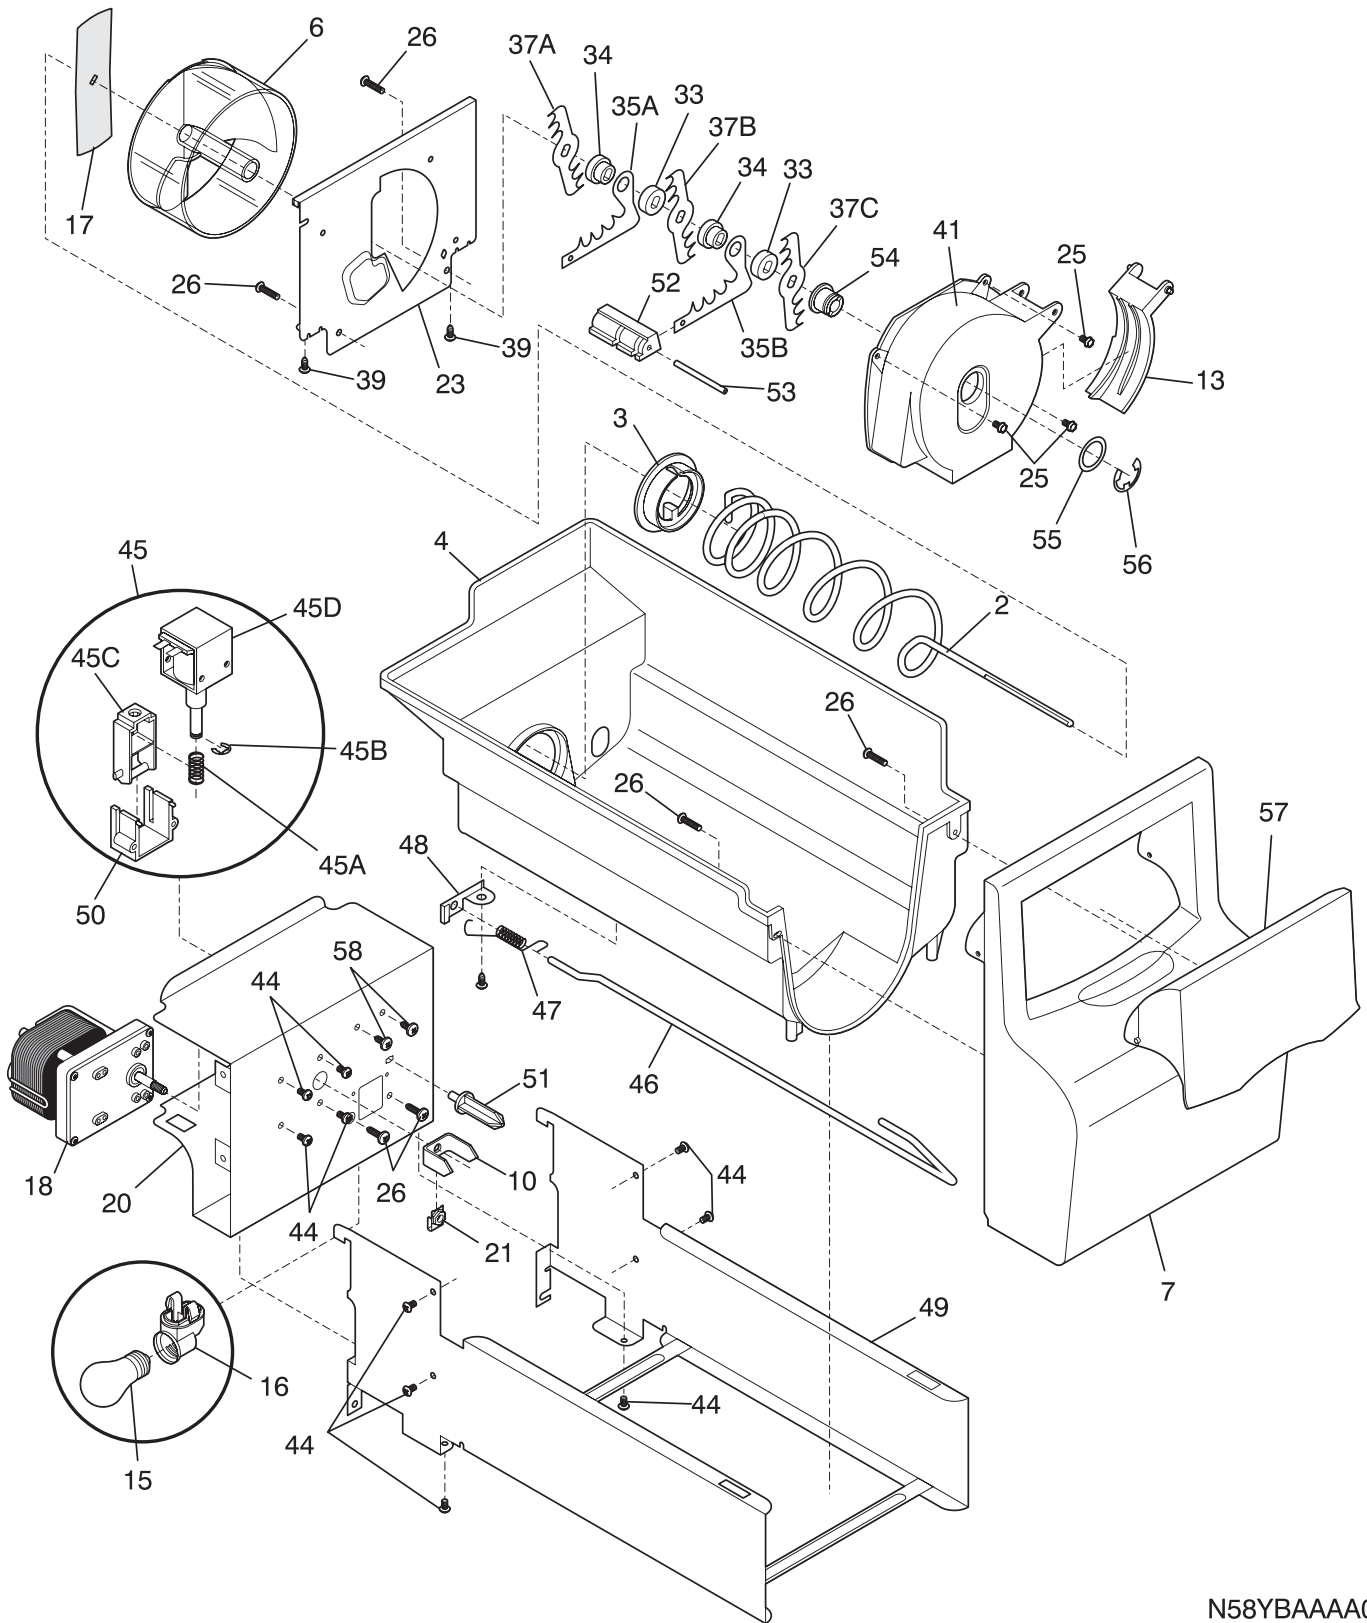

ICE CONTAINER

N58YBAAAA0

ICE CONTAINER

<i>Model Index:</i>		A FRS6R5ES (FRS6R5ESB0)	
		B FRS6R5ES (FRS6R5ESB2)	
POS. NO	PART NO.		DESCRIPTION
2	5304428402	A B	Auger-ice
3	5304404343	A B	Cam-drive
4	218815300	A B	Container-ice, bucket only
6	5304404346	A B	Drum-ice disp
7	218815400	A B	Front-ice container
10	241624801	A B	Bar-drive
13	5304404359	A B	Gate
15	241555401	A B	Light Bulb
16	241559801	A B	Socket-light
17	5304404345	A B	Drive Blade
18 #	5304440392	A B	Motor-auger
18*#	240352601	A B	Wiring Harness, internal, with plug
20	5304404332	A B	Cover-motor
21	215285100	A B	Nut-drive
23	5304404347	A B	Plate-front
25	5304404362	A B	Screw, hex washer head, 8-32T x 0.375
26	215503200	A B	Screw, cr pan hd, 10-16 x 0.500
33	5304404351	A B	Spacer
34	5304404349	A B	Spacer
35A	5304404353	A B	Fixed Blade, round
35B	5304404352	A B	Fixed Blade, square
37A	5304404348	A B	Blade, crusher #1
37B	5304404350	A B	Blade, crusher #2
37C	5304404356	A B	Blade, crusher #3
39	5304404365	A B	Screw
41	5304404358	A B	Housing-crusher
44	218359200	A B	Screw, pan head, 8-32 x 0.250
45 #	5304404333	A B	Solenoid Assy
45A	5304406816	A B	Spring-solenoid
45B	5304406817	A B	E-Ring-solenoid
45C	5304406818	A B	Actuator-solenoid
45D	5304406819	A B	Solenoid
46	5304404341	A B	Control Rod
47	5304404342	A B	Spring-control rod
48	5304404340	A B	Bracket-control rod
48*	5304404364	A B	Screw-bracket
49	5304404329	A B	Rail Assy
50	5304404334	A B	Guide-solenoid
51	5304404336	A B	Rotation Stop
52	5304404354	A B	Spacer-fixed blades
53	5304404355	A B	Pin-spiral, fixed blades
54	5304404357	A B	Nut-auger
55	5304404360	A B	Washer
56	5304404361	A B	E-ring
57	5304404363	A B	Door-access
58	5304404331	A B	Screw-solenoid
*	240323808	A B	Ice Container Assy, w/moving parts
*	240507202	A B	Deflector-ice container