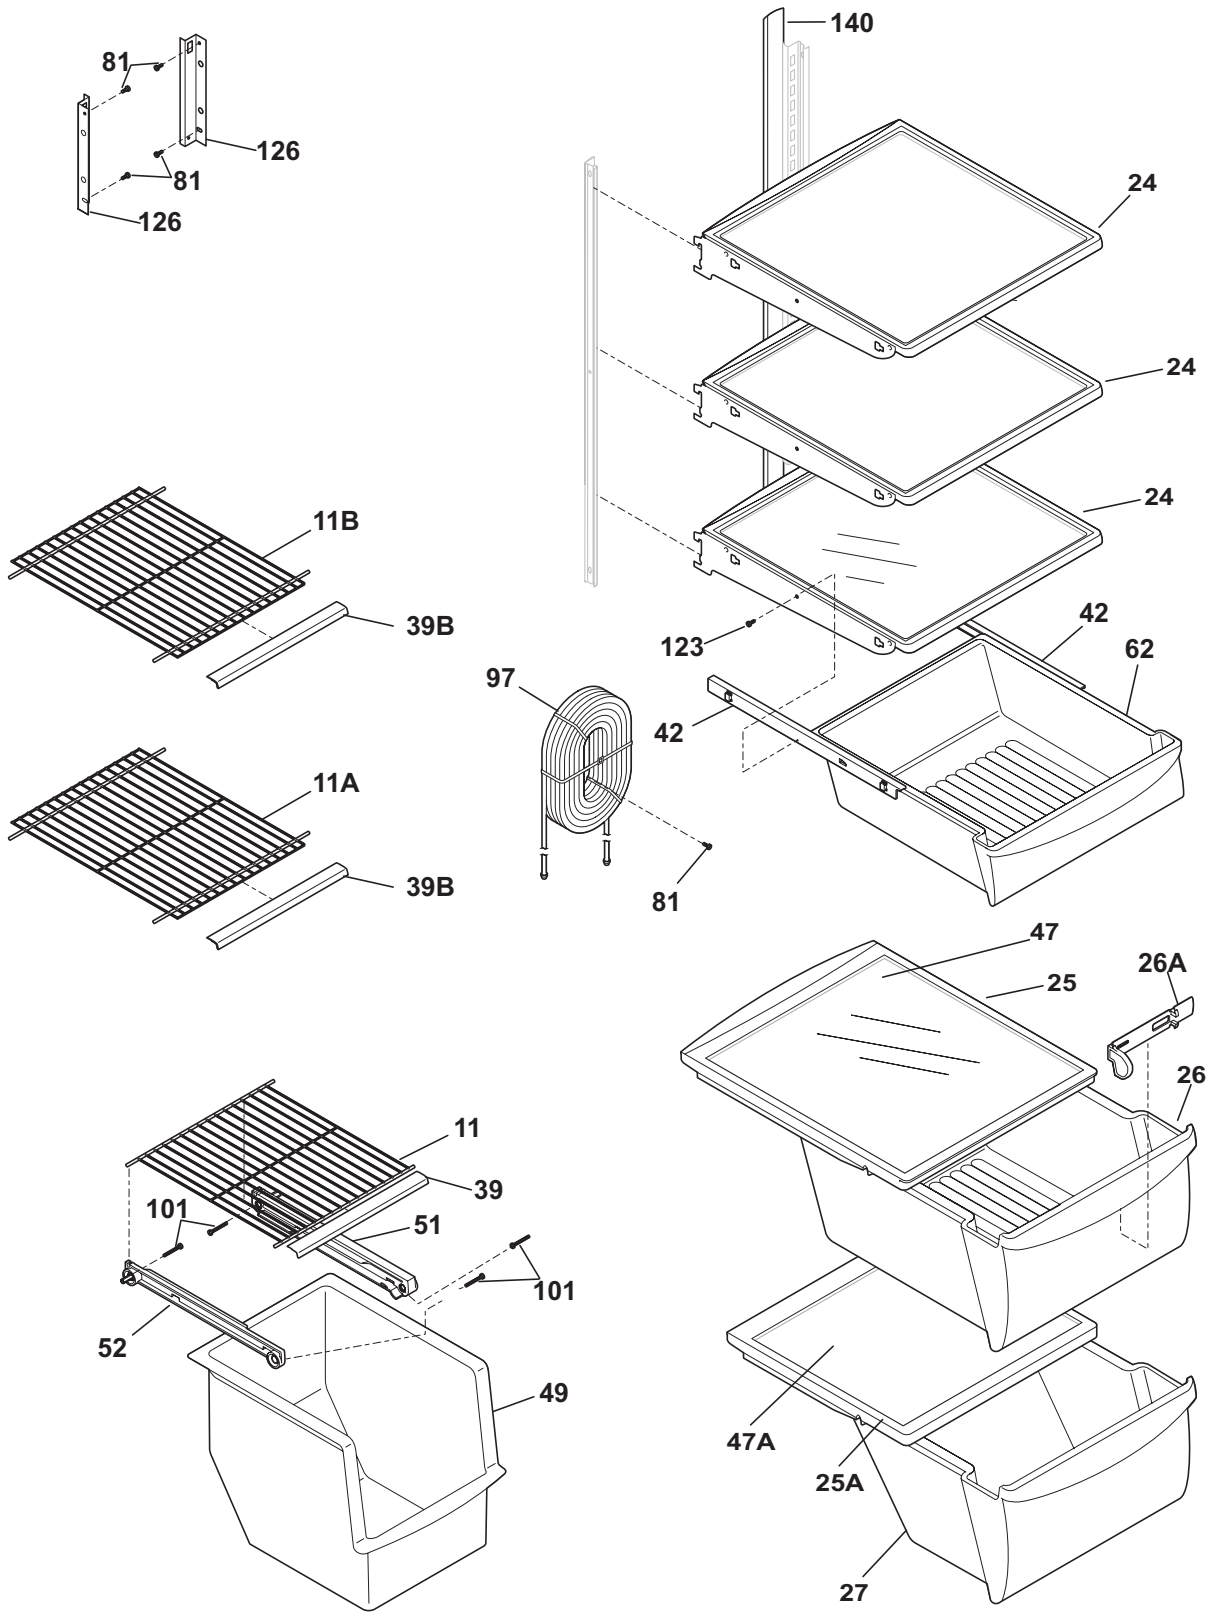

SHELVES

N58SJCAAB12

SHELVES

Model Index: A FRS6R5ES (FRS6R5ESB0)
B FRS6R5ES (FRS6R5ESB2)

POS. NO	PART NO.		DESCRIPTION
11	240338802	A -	Shelf-freezer, flip-up
11	241657602	- B	Shelf, flip up, wire
11A	240338702	A -	Shelf-freezer, fixed wire
11A	241657502	- B	Shelf, fixed, freezer
11B	240338704	A -	Shelf-freezer, fixed wire
11B	241657504	- B	Shelf, fixed, freezer
24	240355208	A B	Shelf-"Spill-Safe", fixed
25	240350702	A B	Cover-crisper pan, upper
25*	240362101	A B	Clip-slide, cover-crisper
25A	240350902	A B	Cover-crisper pan, lower
26	240351005	A B	Pan-crisper, upper
26*	240349801	A B	Clip-slide, pan-crisper
26A	240362201	A B	Control-humidity
27	240351206	A B	Pan-crisper, lower
39	240430706	A B	Trim-shelf, 11.21", front
39B	240430702	A B	Trim-shelf, 12.39", front
42	240356501	A B	Track, meat pan hanger, RH
42	240365401	A B	Track, meat pan hanger, LH
47	240350633	A B	Insert-pan cover, glass
47A	240350603	A B	Insert-pan cover, glass
49	240564401	A B	Basket-sliding
51	240343002	A B	Hanger-basket, RH
52	240343102	A B	Hanger-basket, LH
62	240342806	A B	Pan-meat
81	5308016566	A B	Screw, hex washer head, 8-15A x 0.625, low profile
97	240545302	A B	Water Tank Assy, coiled tubing, rear filter
101	218493100	A B	Screw, hex washer head, 8-18AB x 1-3/4
123	215005100	A B	Screw, hanger/rlr mtg, 8-10 x 0.438
126	241630701	A B	Channel, auger mtg, LH
126	241630702	A B	Channel, auger mtg, RH
140	240430501	A B	Channel, wtr tube cover