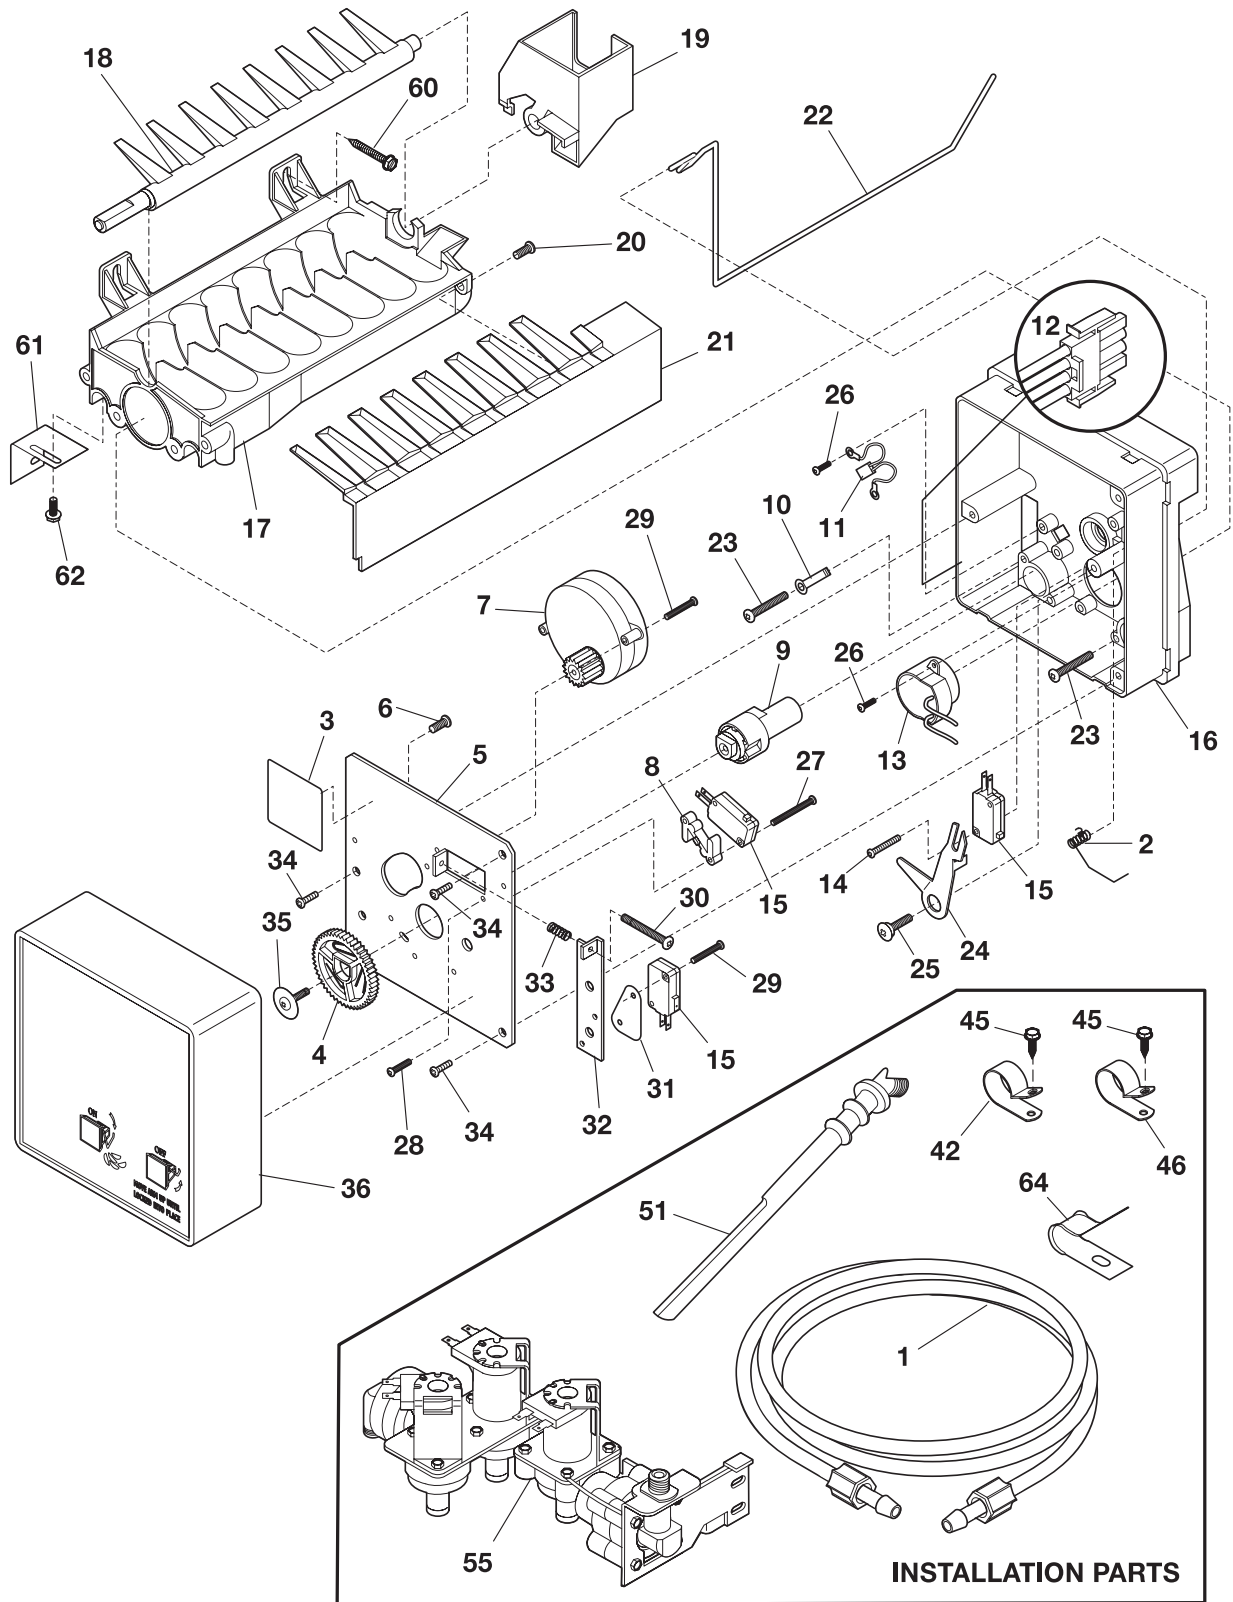

ICE MAKER

N58I115

ICE MAKER

Model Index: A FRS6R5ES (FRS6R5ESB0)
B FRS6R5ES (FRS6R5ESB2)

POS. NO	PART NO.		DESCRIPTION
1	218976409	A B	Tube-water-DOOR
1*	218976901	A B	Tube-water inlet, inlet valve, to ice maker
1*	218976904	A B	Tube-water inlet, valve to filter
1*	218976907	A B	Tube-water inlet, valve to door
1*	240561701	A B	Seal-water inlet, inlet valve, to ice maker
2	5304420650	A B	Spring, shut-off arm
3	3206299	A B	Label, ID plate
4	3206301	A B	Gear
5	3206303	A B	Plate-mounting
6	3206305	A B	Screw-ground wire, 8-32 x 0.250
7 #	3206306	A B	Motor-ice maker
8	3206312	A B	Spacer-hold switch
9	3206313	A B	Cam
10	3206315	A B	Clamp
11 #	3206319	A B	Thermal Cutoff, ICE MAKER, complete assy
12 #	240352601	A B	Wiring Harness, internal, with plug
13 #	3206322	A B	Thermostat Assy, ICE MAKER
14	5304420652	A B	Screw, 4 x 0.750, switch mtg.
15 #	3206324	A B	Switch, (3)
16	5304420653	A B	Support, phenolic
17 #	5303320545	A B	Mold-ice maker, Radius Cube, with heater
18	3206328	A B	Ejector-ice
19	3206330	A B	Bearing & Inlet
20	5304408581	A B	Screw, 8-32 x 0.375
21	3206332	A B	Ice Stripper
22	3206333	A B	Shut-off Arm
23	5304408582	A B	Screw, 8-32 x 0.875, mold-to-support, (3)
24	3206335	A B	Lever Arm
25	3206336	A B	Screw, 8-18 x 0.562, lever arm/sprt
26	5304420654	A B	Screw-thermo/sprt, 4-24 x 0.375, (4)
27	3206338	A B	Screw, 4-40 x 1.000, hold switch mtg, (2)
28	3206339	A B	Screw-timing stop, 4-40 x 0.375
29	3206323	A B	Screw, 4-24 x 0.750, (6)
30	3206341	A B	Screw-timing adj, 8-32 x 1.000
31	3206342	A B	Insulator
32	3206343	A B	Plate-valve switch
33	5304408583	A B	Spring-timing adj
34	5304420655	A B	Screw, plazscrew, 8-10, (3)
35	5304408585	A B	Screw
36	3206347	A B	Cover-ice maker
42	5303001199	A B	Clamp-wiring harness, strain relief, galv steel
42*	218515402	A B	Clip, (2), tube mtg.
45	5308016566	A B	Screw, hex washer head, 8-15A x 0.625, low profile
45*	5303001343	A B	Screw, hex washer head, 8-15A x 0.500
46	5303001193	A B	Clamp, .50 ID, steel, water tube
46*	5308000133	A B	Clamp, nylon, .625 ID
51	240387101	A B	Tube-water, ice mold fill, extension
55 #	240531101	A B	Valve-water, triple solenoid
55*	218709100	A B	Screw, hex head, 10-32 x 0.500