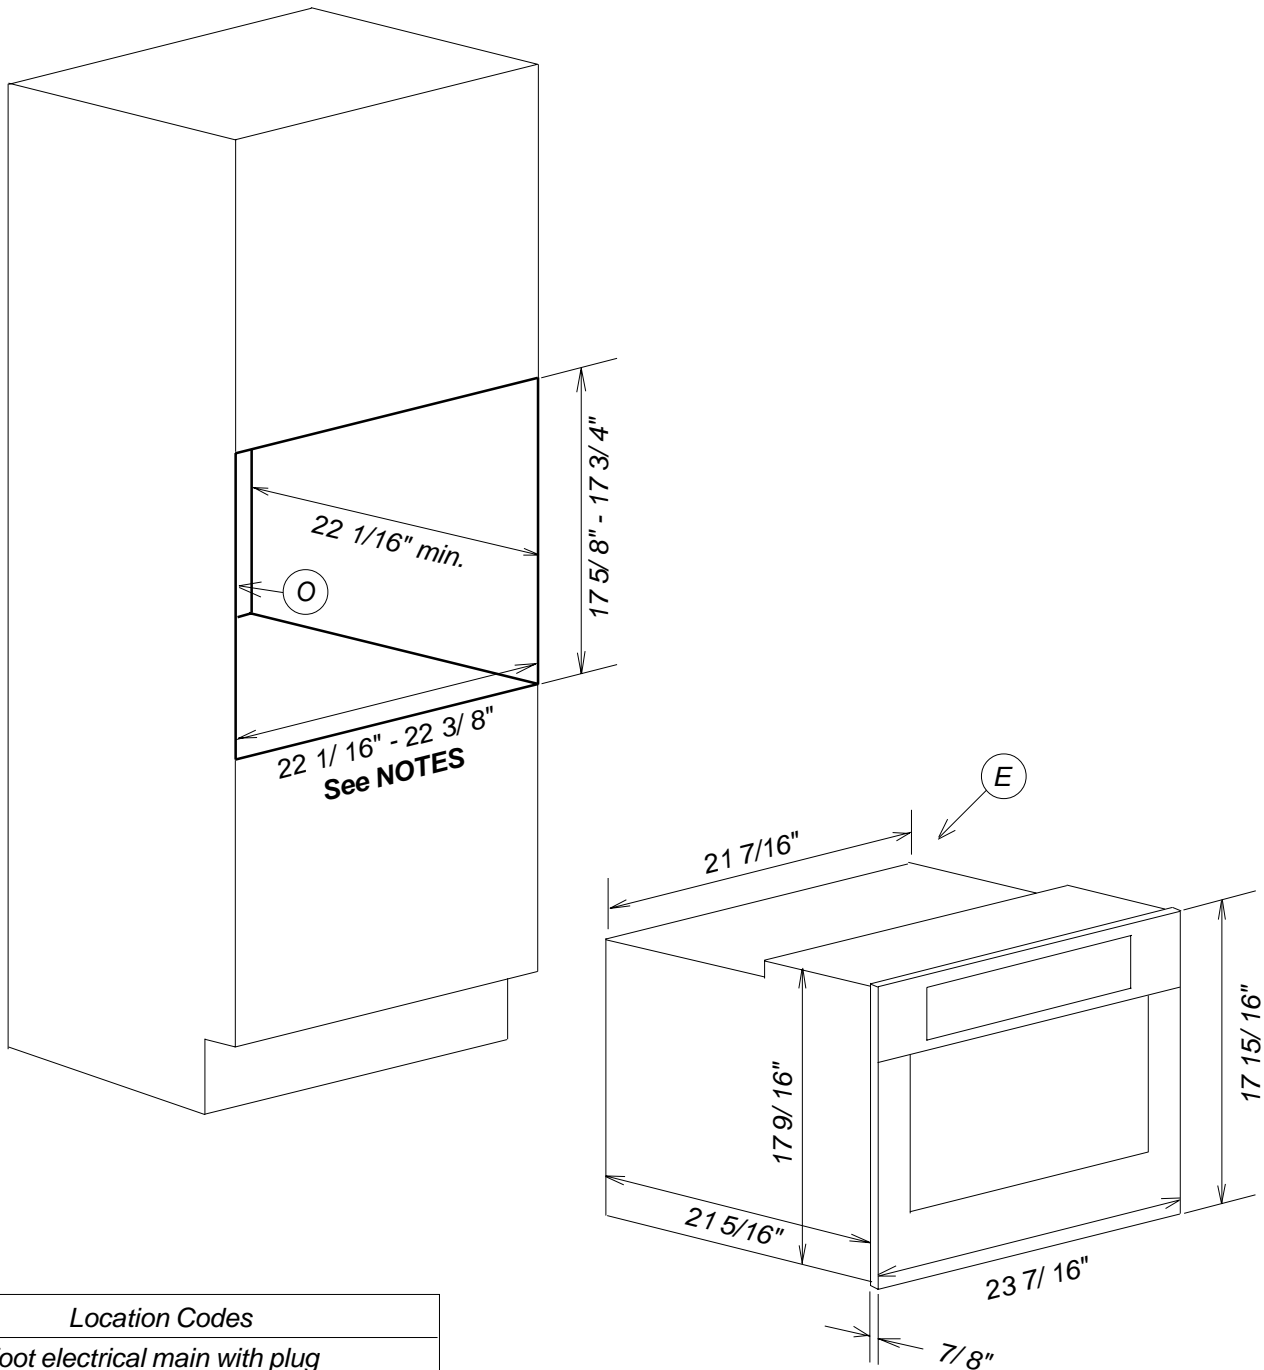

Product and Cut-out Dimensions Combination Microwave Oven H4080BM

Location Codes	
E	5 foot electrical main with plug connects upper rear right side
O	208 - 240 Volt - 20 Amp 4 wire connection with NEMA 14-30R. Location must be accessible
Notes	
<ul style="list-style-type: none"> Width with optional EBA Trim Kits: EBA4470 26" - 26 1/4" EBA4476 28 3/8" - 28 1/2" All installations must be done in accordance with local codes. 	

NOTE: Drawing is not to scale.
SPECIFICATION SHEETS 151105