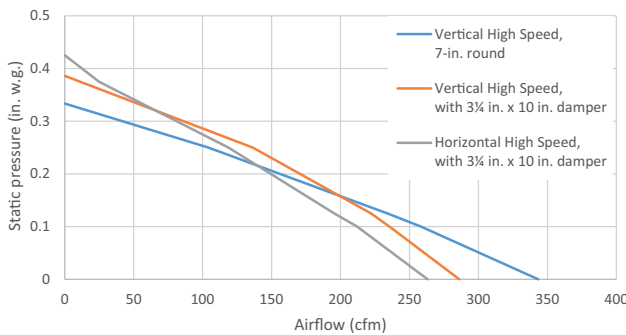

Slim lines and graceful radiused combine to make Tenaya the perfect companion to today's contemporary kitchens. This beautiful design includes halogen lighting to light the cooktop and make cooking a pleasure.

SIZE	BLACK	STAINLESS	WHITE	GREASE FILTER (replacement)	NON-DUCTED FILTER
30 in.	TEN130BL	TEN130SS	TEN130WW	HPFA (Type "A0")	HPF1 (Type "Xa")
36 in.	TEN136BL	TEN136SS	TEN136WW	HPFA (Type "A0")	HPF1 (Type "Xa")

PERFORMANCE						
Duct Orientation	Size	Damper	Sones		CFM	
			Normal	High	Normal	High
Vertical - Rectangular	3¼ in. x 10 in.	Included	1.5	5.0	140	230
Horizontal - Rectangular	3¼ in. x 10 in.	Included	1.5	5.0	110	210
Round - Vertical	7 in.	Sold Separately	1.5	5.0	150	250

FEATURES	
Control type	2-speed Rocker
Delay off	no
Filter Clean Reminder	no
Heat Sentry™	no
ADA Capable	yes
Lighting	2-level Halogen (not included)
Grease Filter	Open Mesh (Qty. 1)
Installation Hardware	Standard
ENERGY STAR®	no
Recirculation	Non-ducted filter sold separately
AC INPUT	
120 V, 60 Hz - 1.4 AMPS	
OPTIONAL ACCESSORIES	
7-in. Round Damper	BP87Q
Make-up Air Dampers	MD6TU, MD8TU and MD10TU
MOUNTING HEIGHT	
18 in. to 24 in. from cooktop to bottom of hood	
LIMITED WARRANTY	
1-year	
FOR INDOOR USE ONLY	

Dimensions shown in inches.

SPECIFICATION SHEET
TEN1 SERIES

HVI-2100 CERTIFIED RATINGS comply with new testing technologies and procedures prescribed by the Home Ventilating Institute, for off-the-shelf products, as they are available to consumers. Product performance is rated at 0.1 in. static pressure, based on tests conducted in AMCA's state-of-the-art test laboratory. Sones are a measure of humanly-perceived loudness, based on laboratory measurements.