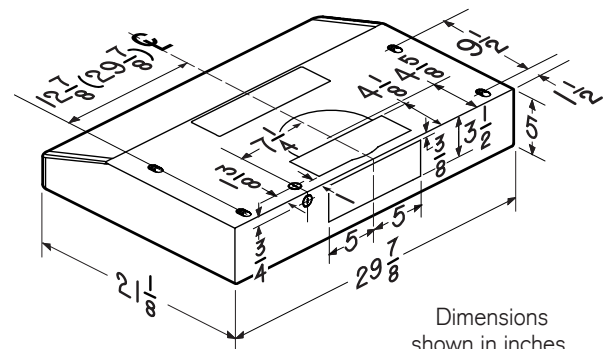

Slim lines and graceful radiused combine to make Tenaya the perfect companion to today's contemporary kitchens. This beautiful design includes halogen lighting to light the cooktop and make cooking a pleasure.

SIZE	BLACK	STAINLESS	WHITE	GREASE FILTER (replacement)	NON-DUCTED FILTER
30 in.	TEN130BL	TEN130SS	TEN130WW	HPFA (Type "A0")	HPF1 (Type "Xa")
36 in.	TEN136BL	TEN136SS	TEN136WW	HPFA (Type "A0")	HPF1 (Type "Xa")

PERFORMANCE						
Duct Orientation	Size	Damper	Sones		CFM	
			Normal	High	Normal	High
Vertical - Rectangular	3¼ in. x 10 in.	Included	1.5	5.0	140	230
Horizontal - Rectangular	3¼ in. x 10 in.	Included	1.5	5.0	110	210
Round - Vertical	7 in.	Sold Separately	1.5	5.0	150	250

FEATURES	
Control type	2-speed Rocker
Delay off	no
Filter Clean Reminder	no
Heat Sentry™	no
ADA Capable	yes
Lighting	2-level Halogen (not included)
Grease Filter	Open Mesh (Qty. 1)
Installation Hardware	Standard
ENERGY STAR®	no
Recirculation	Non-ducted filter sold separately
AC INPUT	
120 V, 60 Hz - 1.4 AMPS	
OPTIONAL ACCESSORIES	
7-in. Round Damper	BP87Q
Make-up Air Dampers	MD6TU, MD8TU and MD10TU
MOUNTING HEIGHT	
18 in. to 24 in. from cooktop to bottom of hood	
LIMITED WARRANTY	
1-year	
FOR INDOOR USE ONLY	

Dimensions shown in inches.

SPECIFICATION SHEET
TEN1 SERIES

HVI-2100 CERTIFIED RATINGS comply with new testing technologies and procedures prescribed by the Home Ventilating Institute, for off-the-shelf products, as they are available to consumers. Product performance is rated at 0.1 in. static pressure, based on tests conducted in AMCA's state-of-the-art test laboratory. Sones are a measure of humanly-perceived loudness, based on laboratory measurements.