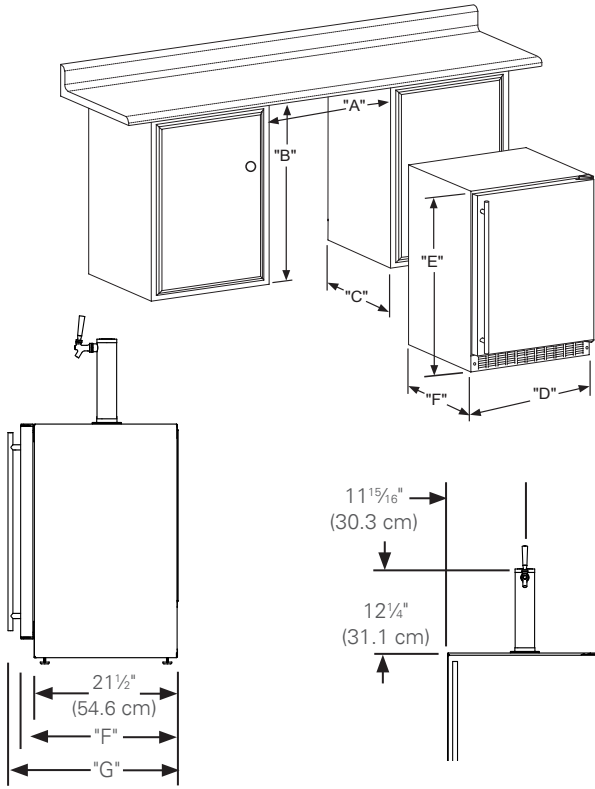

#### STEP TWO: CHOOSE YOUR TAP†

Wine Single Tap Kit with Nitro Tank and Fittings	S42418647-ACCY
Wine Twin Tap Kit with Nitro Tank and Fittings	S42418648-ACCY
Beer Single Tap Kit with CO <sub>2</sub> Tank and Fittings	S42418645-ACCY
Beer Twin Tap Kit with CO <sub>2</sub> Tank and Fittings	S42418646-ACCY

## Product Dimensions

## Rough-In Dimensions

A. Rough-In Width	24"	
B. Rough-In Height	Solid Door	34" to 35"
	Overlay Door	34 1/4" to 35 1/4"
C. Rough-In Depth	24"	

## Product Dimensions

D. Width	23 7/8"	
E. Height	Solid Door	33 3/4" to 34 3/4"
	Overlay Door	34" to 35"
Depth to Front of Case	21 1/2"	
F. Depth to Front of Door	Solid Door	23 23/32"
	Overlay Door	22 7/8" Without Handle
G. Depth to Handle	25 21/32" (Stainless Steel, Black)	
Depth with door at 90°	Solid Door	46 13/32"
	Overlay Door	46 1/2"