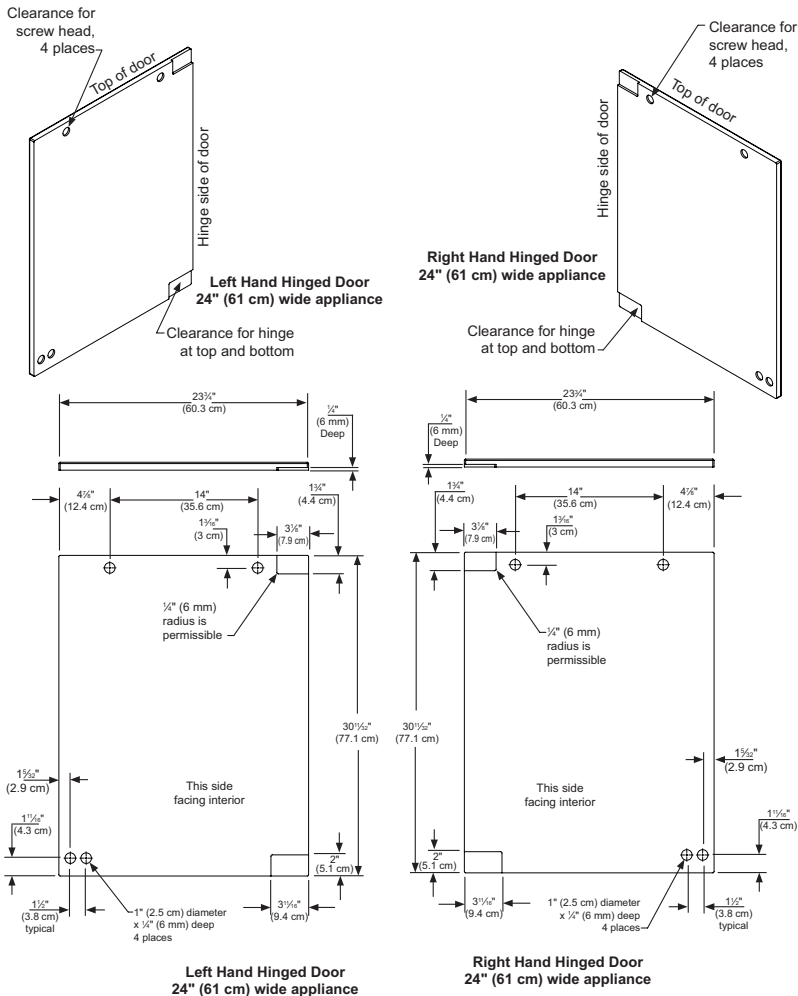

#### STEP TWO: CHOOSE YOUR TAP†

Wine Single Tap Kit with Nitro Tank and Fittings	S42418647-ACCY
Wine Twin Tap Kit with Nitro Tank and Fittings	S42418648-ACCY
Beer Single Tap Kit with CO <sub>2</sub> Tank and Fittings	S42418645-ACCY
Beer Twin Tap Kit with CO <sub>2</sub> Tank and Fittings	S42418646-ACCY

\*Easy installation! No panel kit required. Consult your cabinet maker for overlay panel and handle options.

†Includes tower/tap, regulator, Lo-Boy copuler, gas hose, hose clamps, faucet wrench, tower gasket, tower mounting screws, gas tank, drain pan for undercounter installation

## Product Dimensions

## Rough-In Dimensions

A. Rough-In Width	24"	
B. Rough-In Height	Solid Door	34" to 35"
	Overlay Door	34 1/4" to 35 1/4"
C. Rough-In Depth	24"	