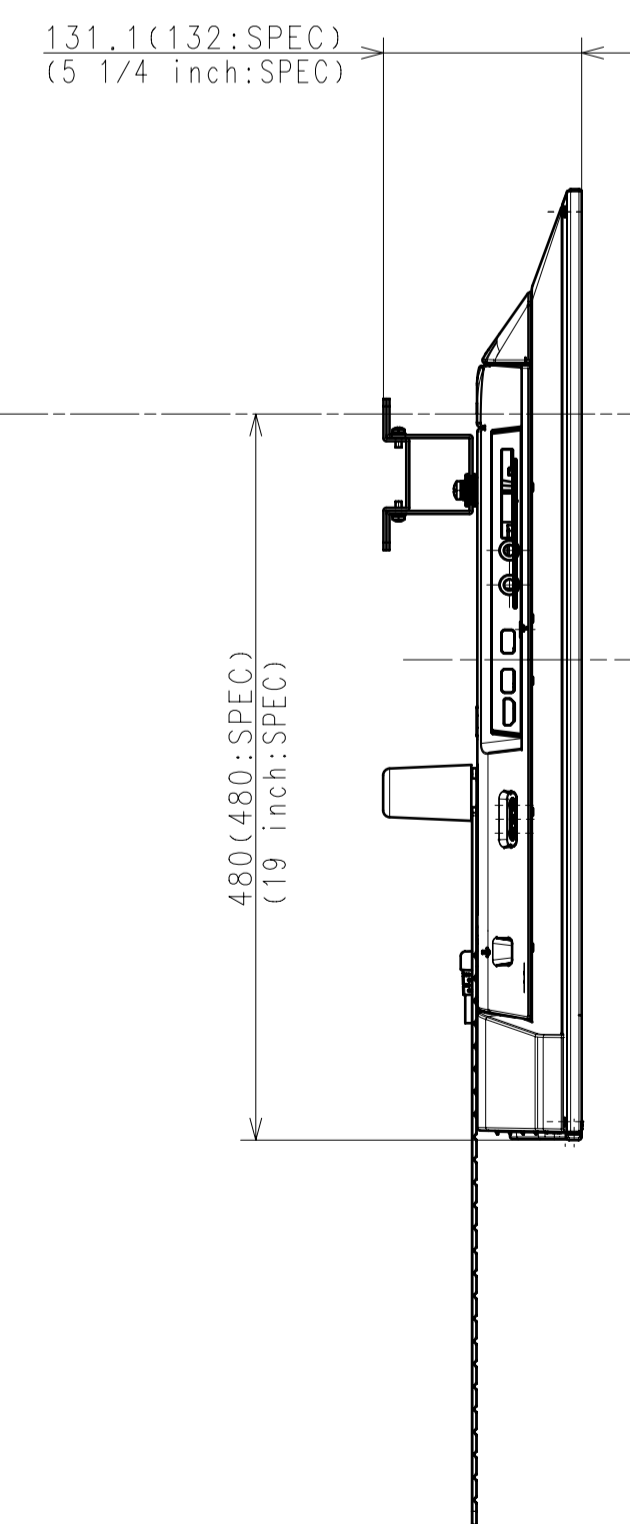

Area	JAPAN	NORTH AMERICA	EUROPE	GENERAL AREA	CHINA	
Model Name	KJ-49X9500H	XBR-49X950H	KD-49XH9505	KD-49X9500H	KD-49X9500H	
SV No.	SV-36421	SV-36411	SV-36419	SV-36413	SV-36416	
DIMENSION	TV only (WxHxD)	109.3x62.9x6.9 cm	1093x629x69 mm / 43 1/8 x 24 7/8 x 2 3/4 inch	Approx. 109.3x62.9x6.9 cm	Approx. 1093x629x69 mm	Approx. 1093x629x69 mm
	TV with Stand (WxHxD)	109.3x69.9x26.1 cm	1093x699x261 mm / 43 1/8 x 27 5/8 x 10 3/8 inch	Approx. 109.3x69.9x26.1 cm	Approx. 1093x699x261 mm	Approx. 1093x699x261 mm
	Media Receiver (WxHxD)	-	-	-	-	-
	Monitor only (WxHxD)	-	-	-	-	-
	Monitor with Stand (WxHxD)	-	-	-	-	-
	Media Receiver with Stand (WxHxD)	-	-	-	-	-
	Satellite Speaker (WxHxD)	-	-	-	-	-
WEIGHT	TV Only	13.3 Kg	13.3 Kg / 29.3 lb	Approx. 13.3 Kg	Approx. 13.3 Kg	Approx. 13.3 Kg
	TV With Stand	14.4 Kg	14.4 Kg / 31.8 lb	Approx. 14.4 Kg	Approx. 14.4 Kg	Approx. 14.4 Kg
Remarks	Media Receiver	-	-	-	-	-
	Monitor Only	-	-	-	-	-
	Monitor With Stand	-	-	-	-	-
	Media Receiver with Stand	-	-	-	-	-
	Satellite Speaker	-	-	-	-	-

WITH STAND

Purchase recycled resins and wire rods only from the business partners that Sony approves as Green Partners.

△A △B △C		HISTORY V. COUNT SUFFIX AREA NO. REV. DATE		RELEASE NO. DATE		REVISION		SIGN.		GENERAL TOLERANCE DATE OF ISSUE 2018.08.29 DOCUMENT TYPE PART TOLERANCING DRAWING (JIS 8 000150 PARTS)	
RESPONSIBLE DEPARTMENT SHES TV Div.		ORIGINAL MODEL 49 (X9500H) EXTERIOR VIEW		CHECKED BY Tappai Watabayashi		APPROVED BY		SCALE 1:5		TENTATIVE MODEL 49 (X9500H) EXTERIOR VIEW	
DRAWN BY Tappai Watabayashi		SIZE A1		UNIT mm		PART NO.		SUFFIX		REV. NO. 1/2	

WITHOUT STAND

SU-WL450

STANDARD MOUNT

SLIM MOUNT

DESCRIPTION	LEGAL OWNER	SCALE
49 (X9500H) EXTERIOR VIEW	Sony Corporation	1:5
DESCRIPTION	PART NO.	SHEET/PAGES
49 (X9500H) EXTERIOR VIEW		2 / 2