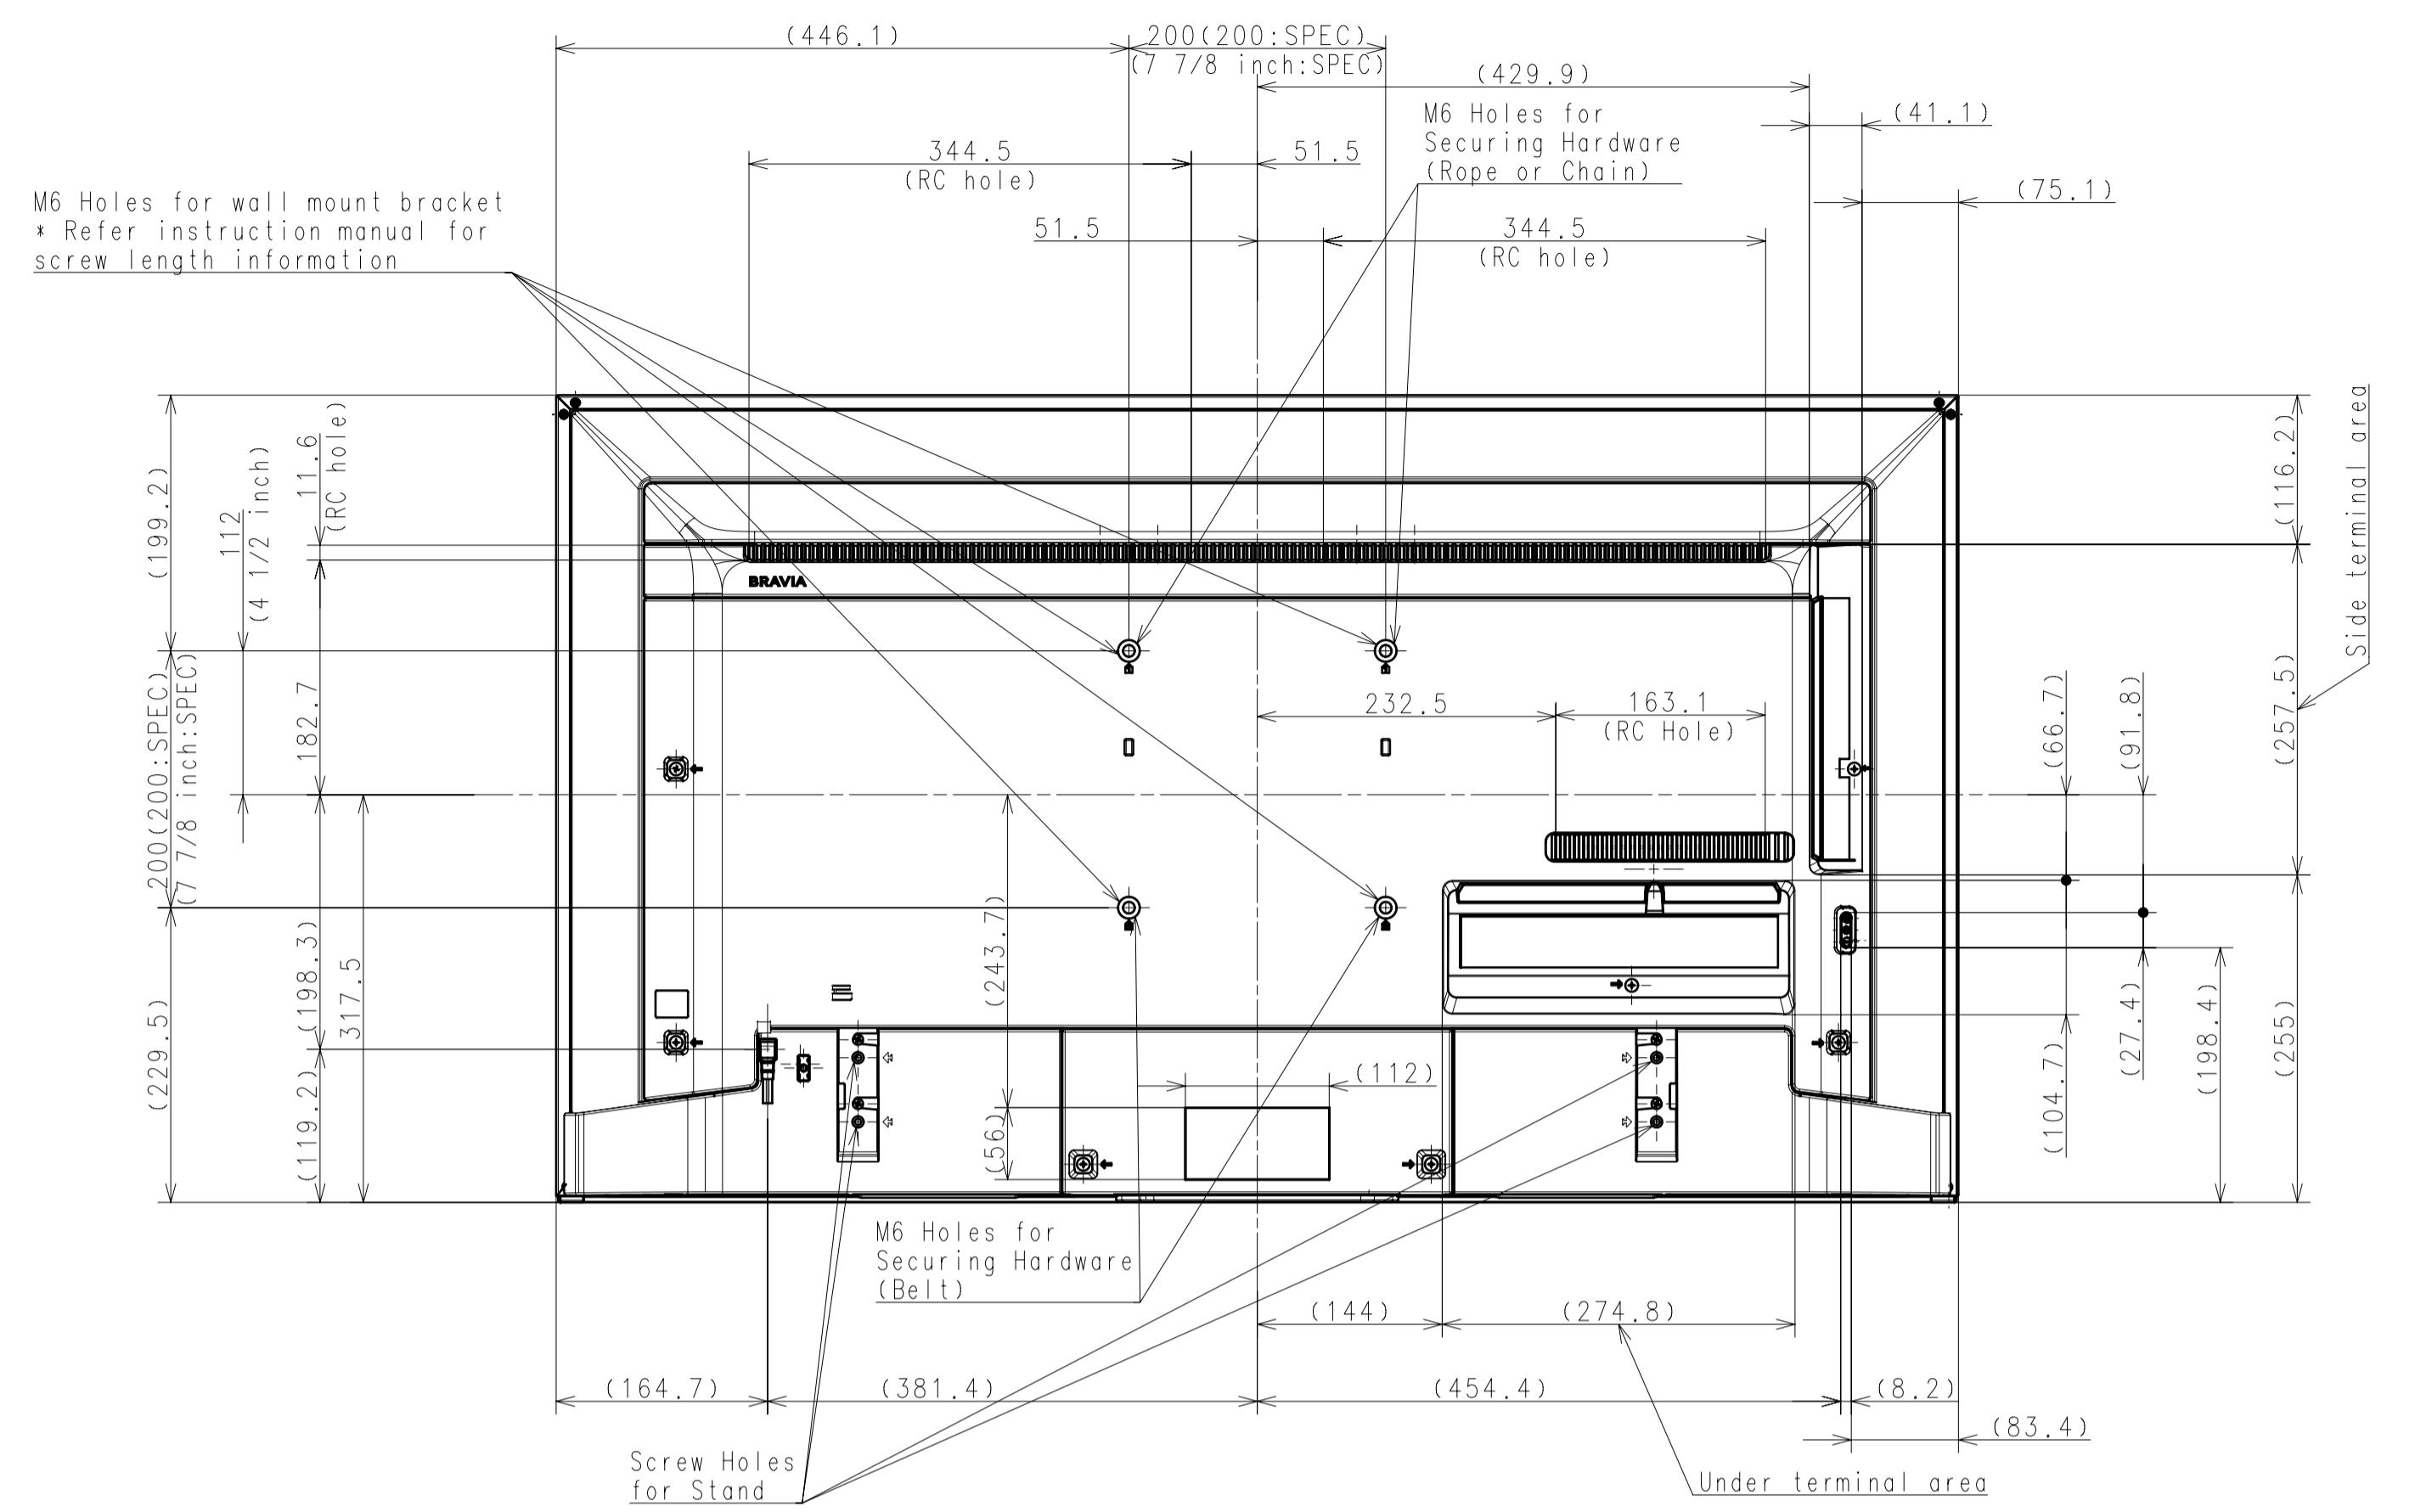

Area	JAPAN	NORTH AMERICA	EUROPE	GENERAL AREA	CHINA	
Model Name	KJ-49X9500H	XBR-49X950H	KD-49XH9505	KD-49X9500H	KD-49X9500H	
SV No.	SV-36421	SV-36411	SV-36419	SV-36413	SV-36416	
DIMENSION	TV only (WxHxD)	109.3x62.9x6.9 cm	1093x629x69 mm / 43 1/8 x 24 7/8 x 2 3/4 inch	Approx. 109.3x62.9x6.9 cm	Approx. 1093x629x69 mm	Approx. 1093x629x69 mm
	TV with Stand (WxHxD)	109.3x69.9x26.1 cm	1093x699x261 mm / 43 1/8 x 27 5/8 x 10 3/8 inch	Approx. 109.3x69.9x26.1 cm	Approx. 1093x699x261 mm	Approx. 1093x699x261 mm
	Media Receiver (WxHxD)	-	-	-	-	-
	Monitor only (WxHxD)	-	-	-	-	-
	Monitor with Stand (WxHxD)	-	-	-	-	-
	Media Receiver with Stand (WxHxD)	-	-	-	-	-
	Satellite Speaker (WxHxD)	-	-	-	-	-
WEIGHT	TV Only	13.3 Kg	13.3 Kg / 29.3 lb	Approx. 13.3 Kg	Approx. 13.3 Kg	Approx. 13.3 Kg
	TV With Stand	14.4 Kg	14.4 Kg / 31.8 lb	Approx. 14.4 Kg	Approx. 14.4 Kg	Approx. 14.4 Kg
Remarks	Media Receiver	-	-	-	-	-
	Monitor Only	-	-	-	-	-
	Monitor With Stand	-	-	-	-	-
	Media Receiver with Stand	-	-	-	-	-
	Satellite Speaker	-	-	-	-	-

WITH STAND

Purchase recycled resins and wire rods only from the business partners that Sony approves as Green Partners.

△A △B △C		HISTORY V. COUNT SUFFIX AREA NO. REV. DATE		RELEASE NO. DATE		REVISION		SIGN.		GENERAL TOLERANCE DATE OF ISSUE 2018.08.29 DOCUMENT TYPE PART TOLERANCING DRAWING (JIS 8 000150 PARTS)	
RESPONSIBLE DEPARTMENT SHES TV Div.		ORIGINAL MODEL 49 (X9500H) EXTERIOR VIEW		CHECKED BY Tappai Watabayashi		APPROVED BY		SCALE 1:5		TENTATIVE MODEL 49 (X9500H) EXTERIOR VIEW	
DRAWN BY Tappai Watabayashi		SIZE A1		UNIT mm		PART NO.		SUFFIX		REV. NO. 1/2	

WITHOUT STAND

SU-WL450

STANDARD MOUNT

SLIM MOUNT

DESCRIPTION	LEGAL OWNER	SCALE
49 (X9500H) EXTERIOR VIEW	Sony Corporation	1:5
DESCRIPTION	PART NO.	SHEET/PAGES
49 (X9500H) EXTERIOR VIEW		2 / 2