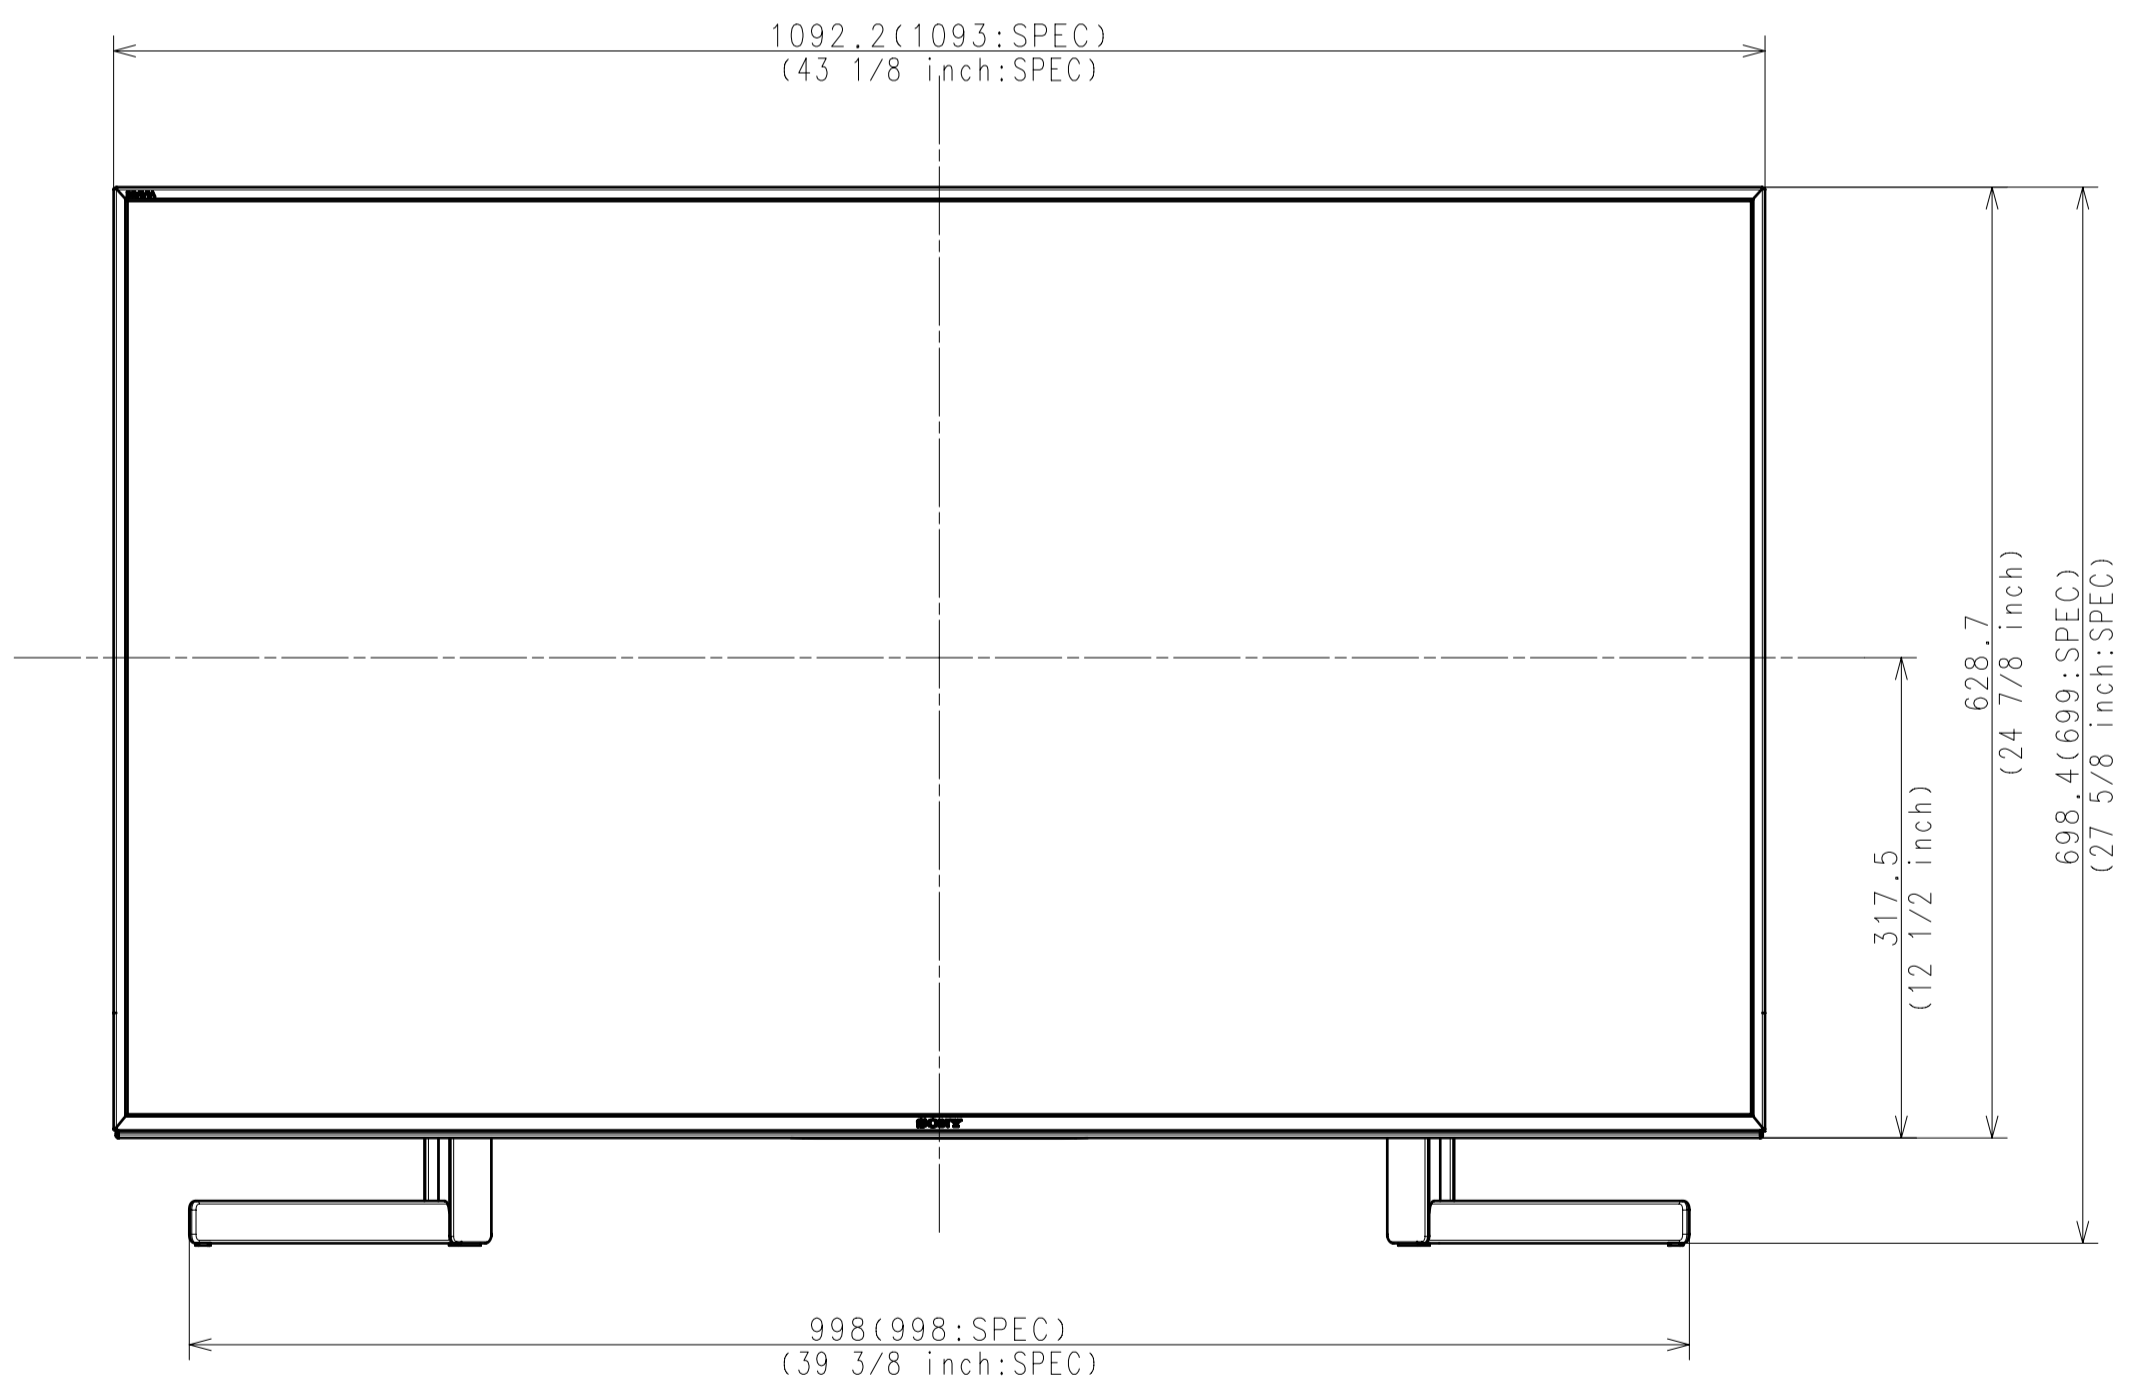

Area	JAPAN	NORTH AMERICA	EUROPE	GENERAL AREA	CHINA	
Model Name	KJ-49X9500H	XBR-49X950H	KD-49XH9505	KD-49X9500H	KD-49X9500H	
SV No.	SV-36421	SV-36411	SV-36419	SV-36413	SV-36416	
DIMENSION	TV only (WxHxD)	109.3x62.9x6.9 cm	1093x629x69 mm / 43 1/8 x 24 7/8 x 2 3/4 inch	Approx. 109.3x62.9x6.9 cm	Approx. 1093x629x69 mm	Approx. 1093x629x69 mm
	TV with Stand (WxHxD)	109.3x69.9x26.1 cm	1093x699x261 mm / 43 1/8 x 27 5/8 x 10 3/8 inch	Approx. 109.3x69.9x26.1 cm	Approx. 1093x699x261 mm	Approx. 1093x699x261 mm
	Media Receiver (WxHxD)	-	-	-	-	-
	Monitor only (WxHxD)	-	-	-	-	-
	Monitor with Stand (WxHxD)	-	-	-	-	-
	Media Receiver with Stand (WxHxD)	-	-	-	-	-
	Satellite Speaker (WxHxD)	-	-	-	-	-
WEIGHT	TV Only	13.3 Kg	13.3 Kg / 29.3 lb	Approx. 13.3 Kg	Approx. 13.3 Kg	Approx. 13.3 Kg
	TV With Stand	14.4 Kg	14.4 Kg / 31.8 lb	Approx. 14.4 Kg	Approx. 14.4 Kg	Approx. 14.4 Kg
Remarks	Media Receiver	-	-	-	-	-
	Monitor Only	-	-	-	-	-
	Monitor With Stand	-	-	-	-	-
	Media Receiver with Stand	-	-	-	-	-
	Satellite Speaker	-	-	-	-	-

WITH STAND

Purchase recycled resins and wire rods only from the business partners that Sony approves as Green Partners.

△A △B △C		HISTORY V. COUNT SUFFIX AREA NO. REV. DATE		RELEASE NO. DATE		REVISION		SIGN.		GENERAL TOLERANCE DATE OF ISSUE 2018.08.29 DOCUMENT TYPE PART TOLERANCING DRAWING (JIS 8 000150 PARTS)	
RESPONSIBLE DEPARTMENT SHES TV Div.		ORIGINAL MODEL 49 (X9500H) EXTERIOR VIEW		CHECKED BY Tappai Watabayashi		APPROVED BY		SCALE 1:5		TENTATIVE MODEL 49 (X9500H) EXTERIOR VIEW	
DRAWN BY Tappai Watabayashi		SIZE A1		UNIT mm		PART NO.		SUFFIX		REV. NO. 1/2	

WITHOUT STAND

SU-WL450

STANDARD MOUNT

SLIM MOUNT

DESCRIPTION	LEGAL OWNER	SCALE
49 (X9500H) EXTERIOR VIEW	Sony Corporation	1:5
DESCRIPTION	PART NO.	SHEET/PAGES
49 (X9500H) EXTERIOR VIEW		2 / 2