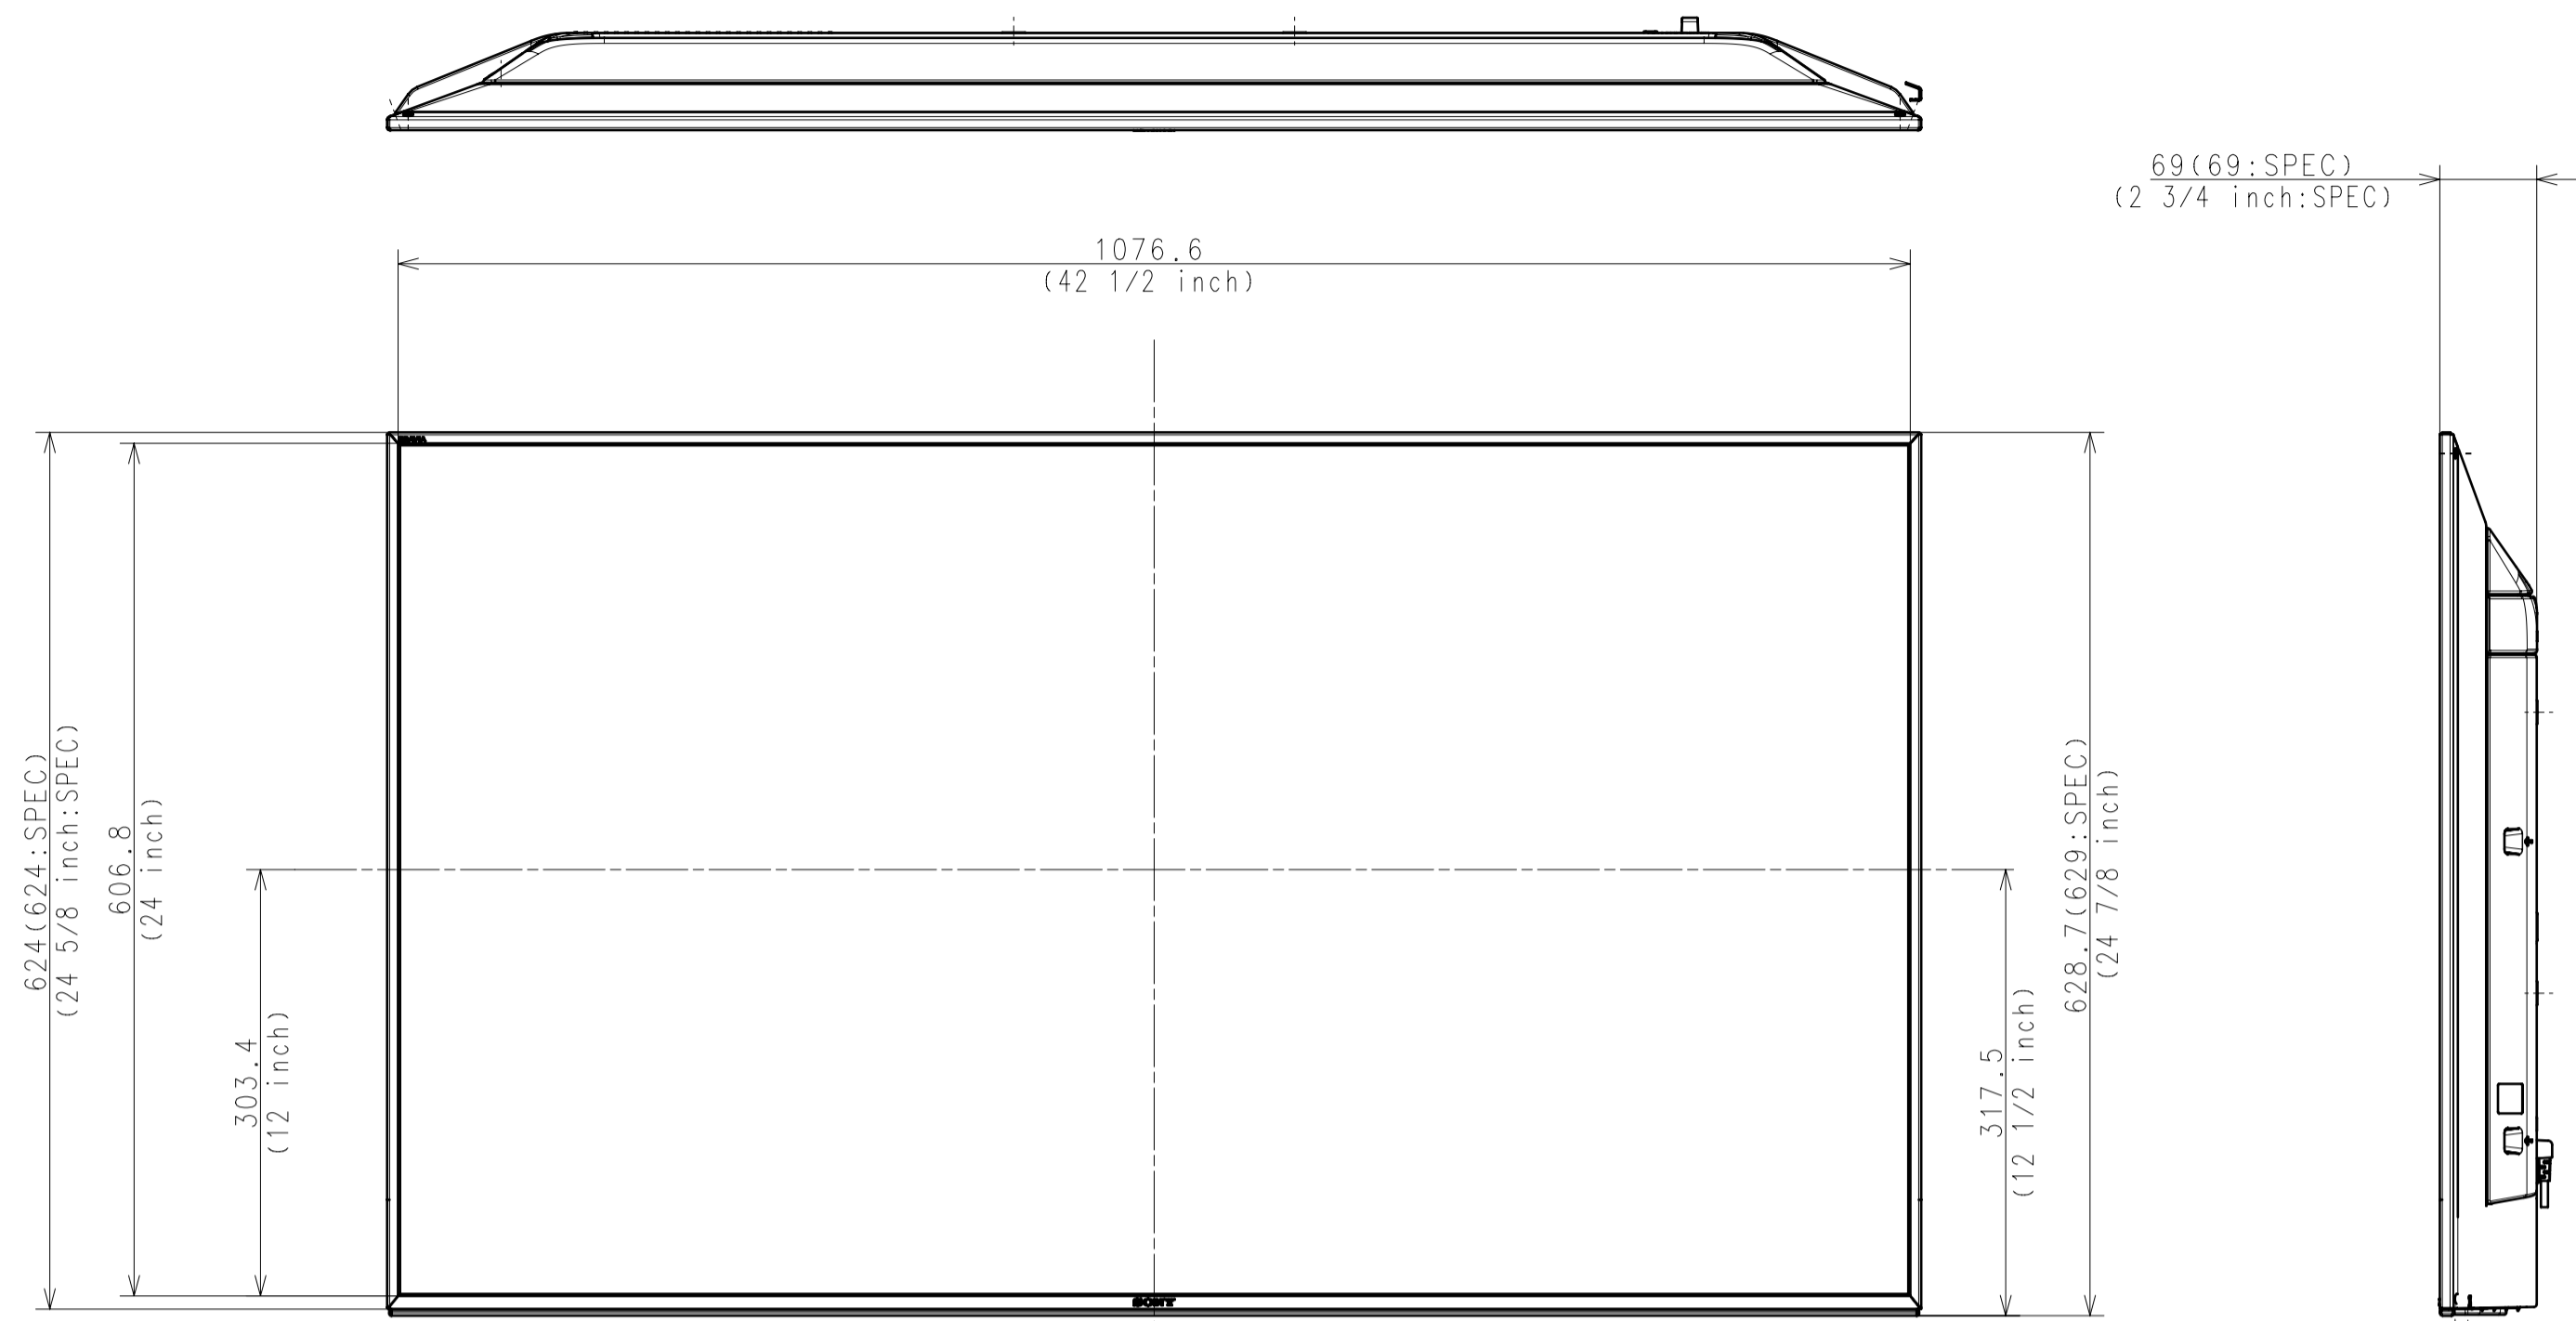

Area	JAPAN	NORTH AMERICA	EUROPE	GENERAL AREA	CHINA	
Model Name	KJ-49X9500H	XBR-49X950H	KD-49XH9505	KD-49X9500H	KD-49X9500H	
SV No.	SV-36421	SV-36411	SV-36419	SV-36413	SV-36416	
DIMENSION	TV only (WxHxD)	109.3x62.9x6.9 cm	1093x629x69 mm / 43 1/8 x 24 7/8 x 2 3/4 inch	Approx. 109.3x62.9x6.9 cm	Approx. 1093x629x69 mm	Approx. 1093x629x69 mm
	TV with Stand (WxHxD)	109.3x69.9x26.1 cm	1093x699x261 mm / 43 1/8 x 27 5/8 x 10 3/8 inch	Approx. 109.3x69.9x26.1 cm	Approx. 1093x699x261 mm	Approx. 1093x699x261 mm
	Media Receiver (WxHxD)	-	-	-	-	-
	Monitor only (WxHxD)	-	-	-	-	-
	Monitor with Stand (WxHxD)	-	-	-	-	-
	Media Receiver with Stand (WxHxD)	-	-	-	-	-
	Satellite Speaker (WxHxD)	-	-	-	-	-
WEIGHT	TV Only	13.3 Kg	13.3 Kg / 29.3 lb	Approx. 13.3 Kg	Approx. 13.3 Kg	Approx. 13.3 Kg
	TV With Stand	14.4 Kg	14.4 Kg / 31.8 lb	Approx. 14.4 Kg	Approx. 14.4 Kg	Approx. 14.4 Kg
Remarks	Media Receiver	-	-	-	-	-
	Monitor Only	-	-	-	-	-
	Monitor With Stand	-	-	-	-	-
	Media Receiver with Stand	-	-	-	-	-
	Satellite Speaker	-	-	-	-	-

WITH STAND

Purchase recycled resins and wire rods only from the business partners that Sony approves as Green Partners.

△A △B △C		HISTORY V. COUNT SUFFIX AREA NO. REV. DATE		RELEASE NO. DATE		REVISION		SIGN.		GENERAL TOLERANCE DATE OF ISSUE 2018.08.29 DOCUMENT TYPE PART TOLERANCING DRAWING (JIS 8 000150 PARTS)	
RESPONSIBLE DEPARTMENT SHES TV Div.		ORIGINAL MODEL 49 (X9500H) EXTERIOR VIEW		CHECKED BY Tappai Watabayashi		APPROVED BY		SCALE 1:5		TENTATIVE MODEL 49 (X9500H) EXTERIOR VIEW	
DRAWN BY Tappai Watabayashi		SIZE A1		UNIT mm		PART NO.		SUFFIX		REV. NO. 1/2	

WITHOUT STAND

SU-WL450

STANDARD MOUNT

SLIM MOUNT

DESCRIPTION	LEGAL OWNER	SCALE
49 (X9500H) EXTERIOR VIEW	Sony Corporation	1:5
DESCRIPTION	PART NO.	SHEET/PAGES
49 (X9500H) EXTERIOR VIEW		2 / 2