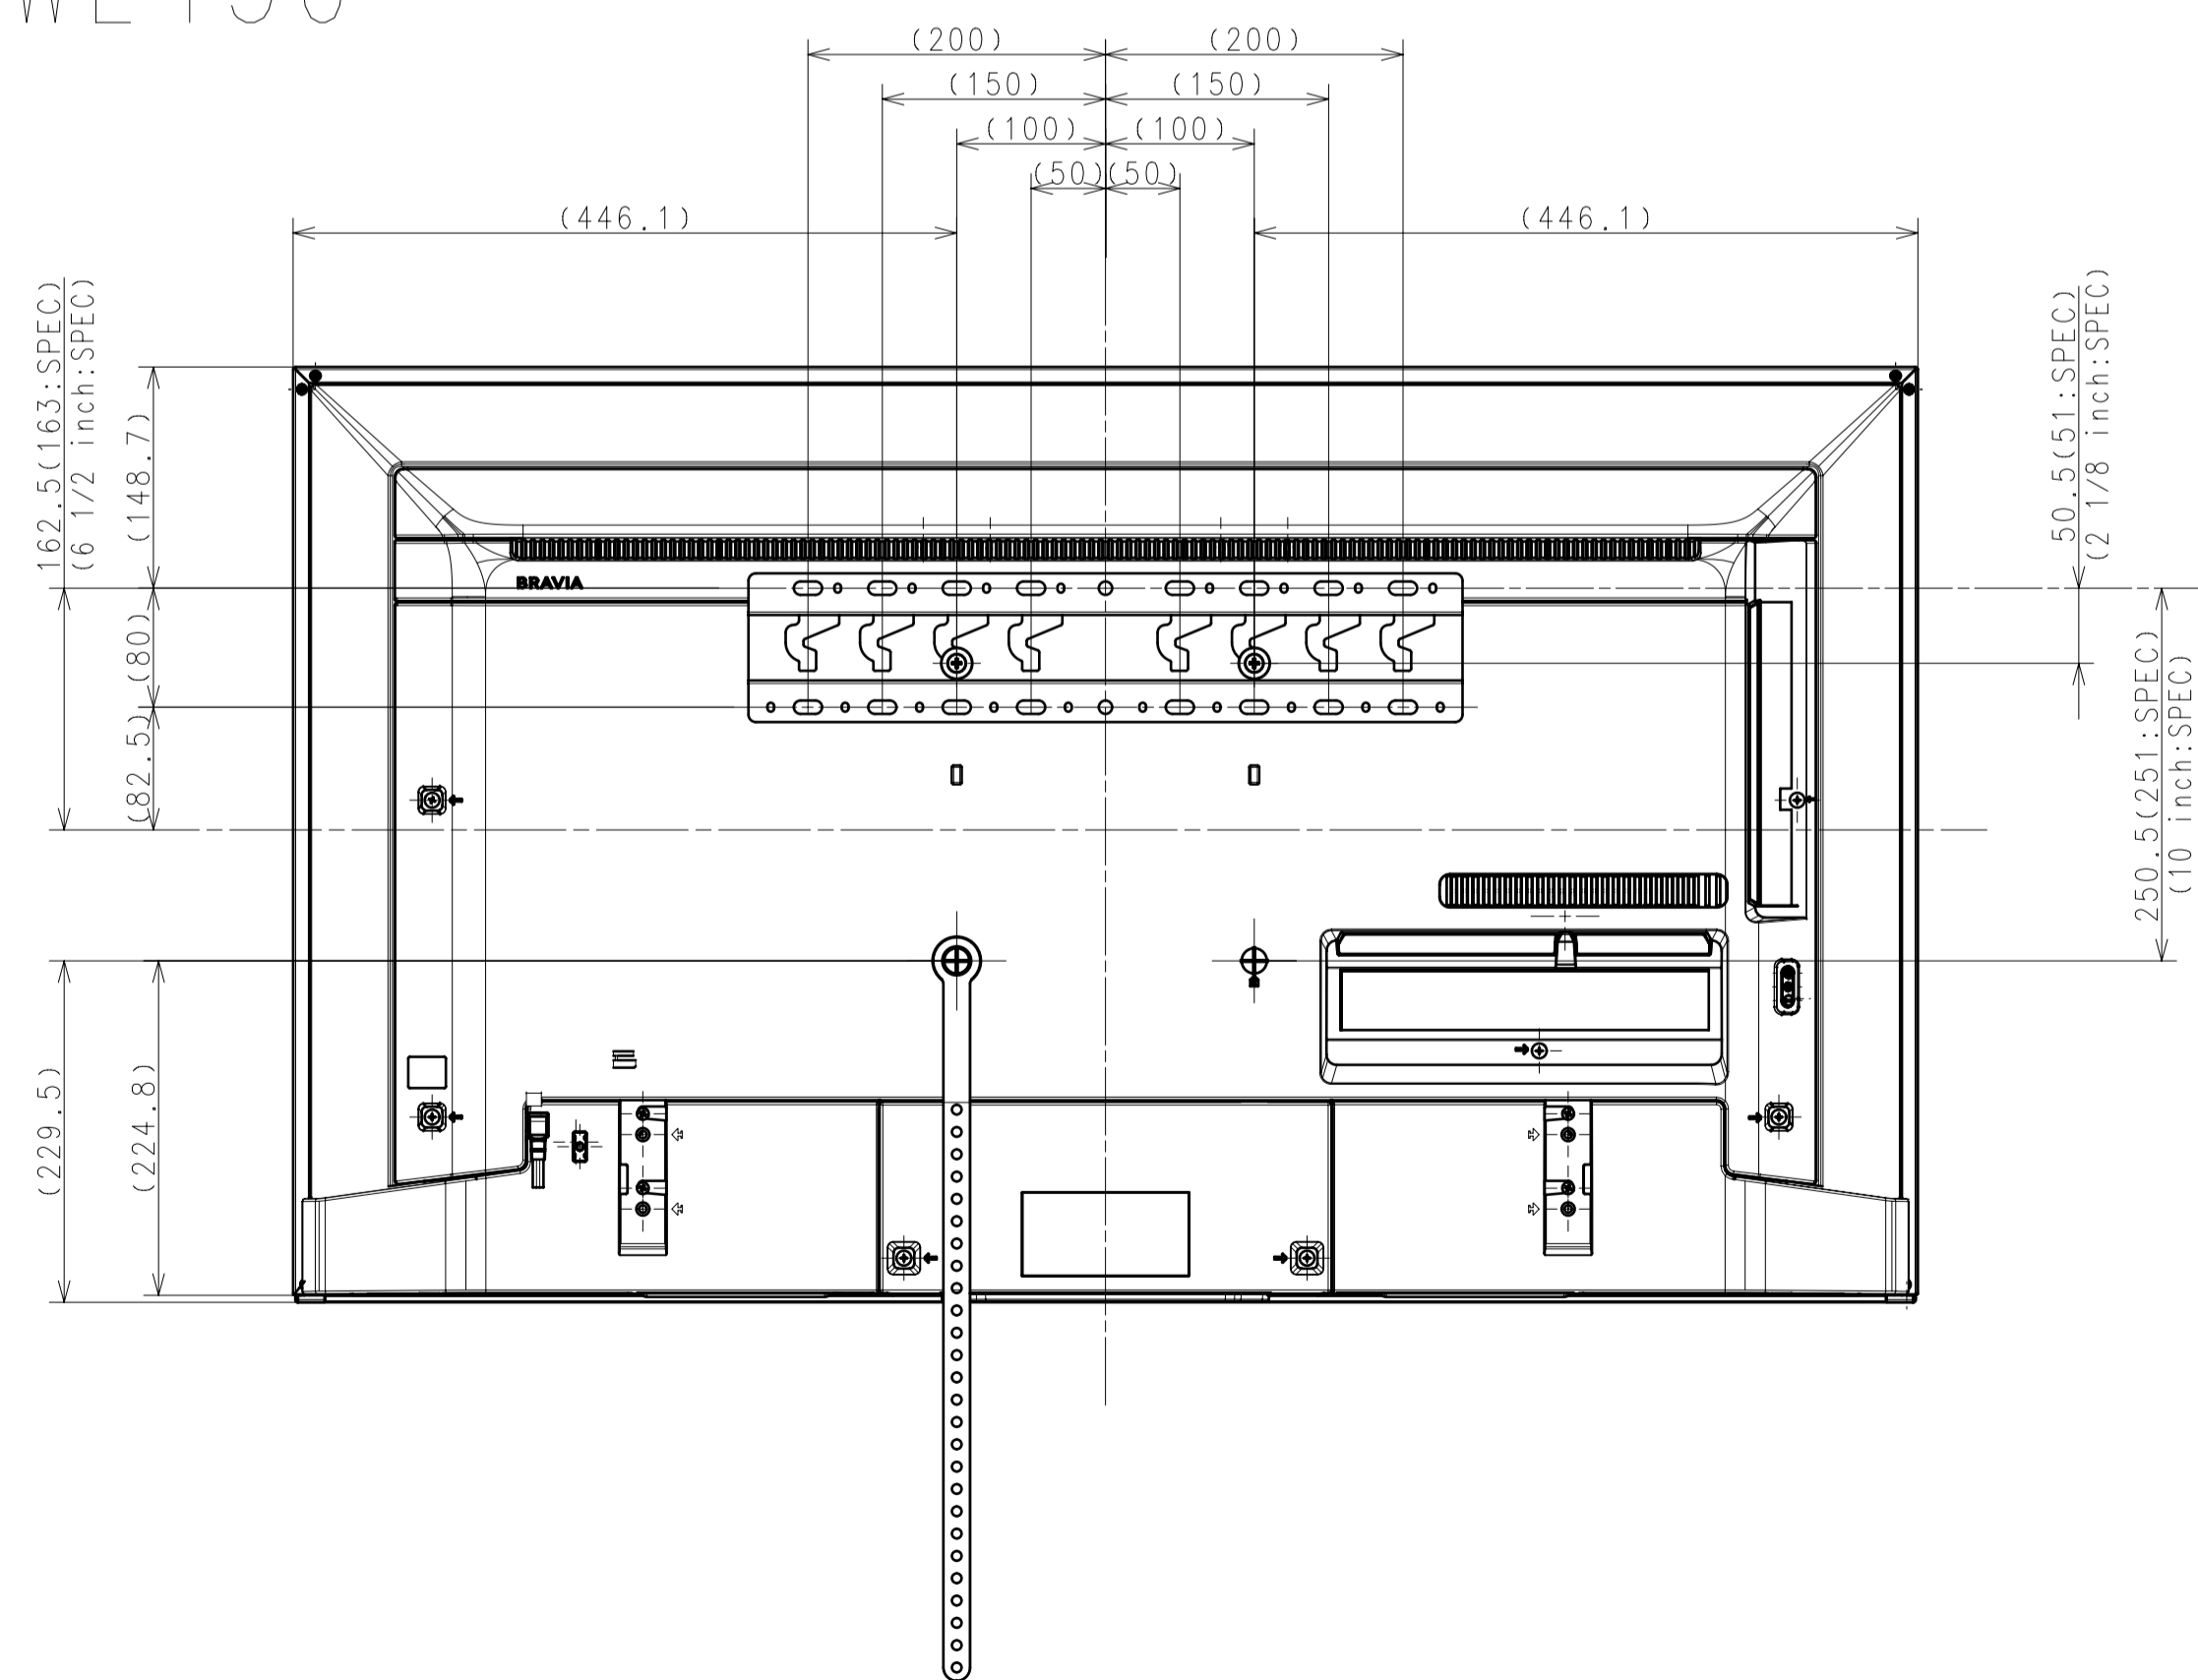

Area	JAPAN	NORTH AMERICA	EUROPE	GENERAL AREA	CHINA	
Model Name	KJ-49X9500H	XBR-49X950H	KD-49XH9505	KD-49X9500H	KD-49X9500H	
SV No.	SV-36421	SV-36411	SV-36419	SV-36413	SV-36416	
DIMENSION	TV only (WxHxD)	109.3x62.9x6.9 cm	1093x629x69 mm / 43 1/8 x 24 7/8 x 2 3/4 inch	Approx. 109.3x62.9x6.9 cm	Approx. 1093x629x69 mm	Approx. 1093x629x69 mm
	TV with Stand (WxHxD)	109.3x69.9x26.1 cm	1093x699x261 mm / 43 1/8 x 27 5/8 x 10 3/8 inch	Approx. 109.3x69.9x26.1 cm	Approx. 1093x699x261 mm	Approx. 1093x699x261 mm
	Media Receiver (WxHxD)	-	-	-	-	-
	Monitor only (WxHxD)	-	-	-	-	-
	Monitor with Stand (WxHxD)	-	-	-	-	-
	Media Receiver with Stand (WxHxD)	-	-	-	-	-
	Satellite Speaker (WxHxD)	-	-	-	-	-
WEIGHT	TV Only	13.3 Kg	13.3 Kg / 29.3 lb	Approx. 13.3 Kg	Approx. 13.3 Kg	Approx. 13.3 Kg
	TV With Stand	14.4 Kg	14.4 Kg / 31.8 lb	Approx. 14.4 Kg	Approx. 14.4 Kg	Approx. 14.4 Kg
Remarks	Media Receiver	-	-	-	-	-
	Monitor Only	-	-	-	-	-
	Monitor With Stand	-	-	-	-	-
	Media Receiver with Stand	-	-	-	-	-
	Satellite Speaker	-	-	-	-	-

WITH STAND

Purchase recycled resins and wire rods only from the business partners that Sony approves as Green Partners.

△A △B △C		HISTORY V. COUNT SUFFIX AREA NO. REV. DATE		RELEASE NO. DATE		REVISION		SIGN.		GENERAL TOLERANCE DATE OF ISSUE 2018.08.29 DOCUMENT TYPE PART TOLERANCING DRAWING (JIS 8 000150 PARTS)	
RESPONSIBLE DEPARTMENT SHES TV Div.		ORIGINAL MODEL 49 (X9500H) EXTERIOR VIEW		CHECKED BY Tappai Watabayashi		APPROVED BY		SCALE 1:5		TENTATIVE MODEL 49 (X9500H) EXTERIOR VIEW	
DRAWN BY Tappai Watabayashi		SIZE A1		UNIT mm		PART NO.		SUFFIX		REV. NO. 1/2	

WITHOUT STAND

SU-WL450

STANDARD MOUNT

SLIM MOUNT

DESCRIPTION	LEGAL OWNER	SCALE
49 (X9500H) EXTERIOR VIEW	Sony Corporation	1:5
DESCRIPTION	PART NO.	SHEET/PAGES
49 (X9500H) EXTERIOR VIEW		2 / 2