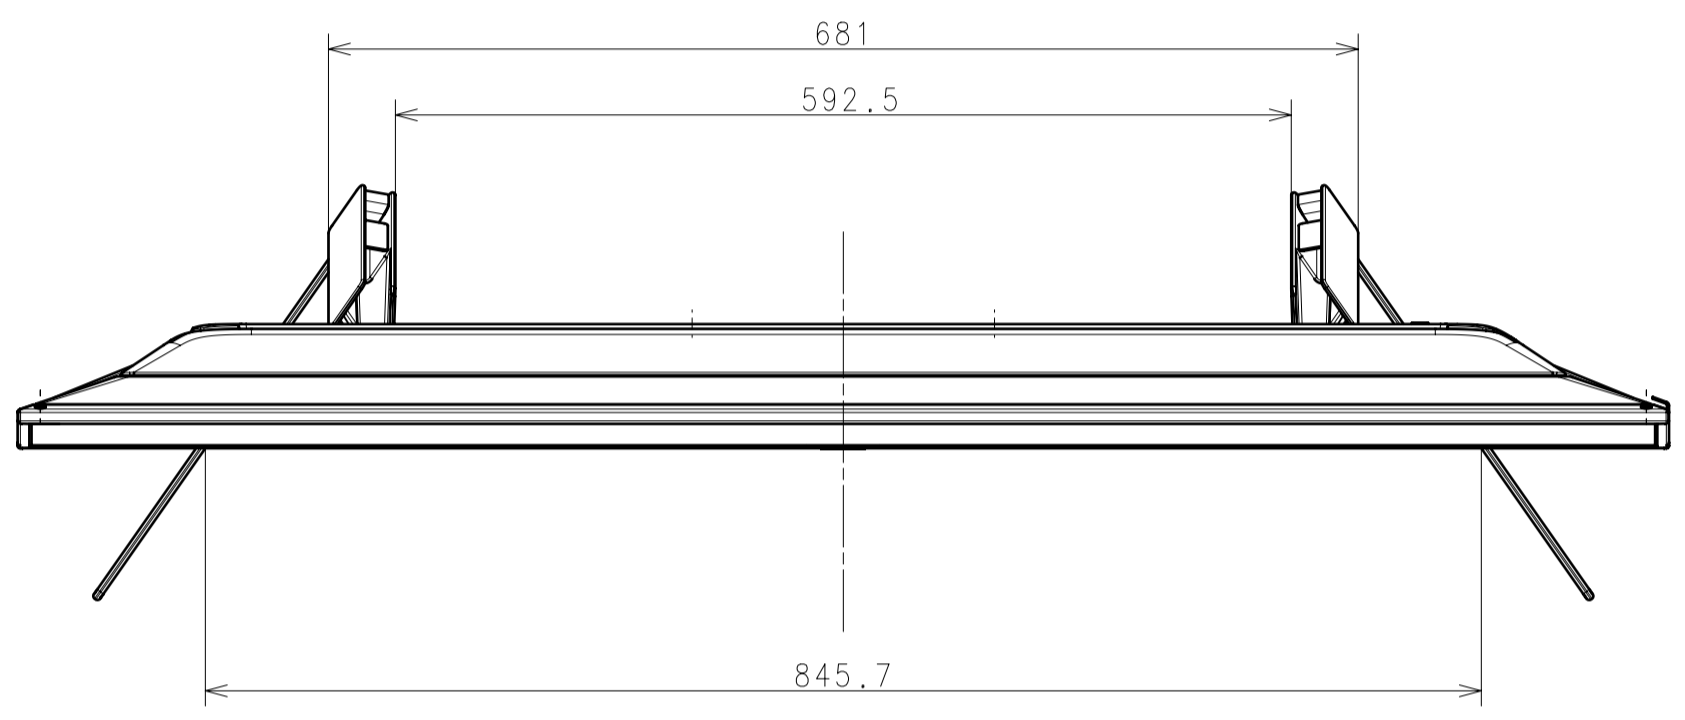

Area	JAPAN	NORTH AMERICA	EUROPE	GENERAL AREA	CHINA	
Model Name	KJ-49X9500H	XBR-49X950H	KD-49XH9505	KD-49X9500H	KD-49X9500H	
SV No.	SV-36421	SV-36411	SV-36419	SV-36413	SV-36416	
DIMENSION	TV only (WxHxD)	109.3x62.9x6.9 cm	1093x629x69 mm / 43 1/8 x 24 7/8 x 2 3/4 inch	Approx. 109.3x62.9x6.9 cm	Approx. 1093x629x69 mm	Approx. 1093x629x69 mm
	TV with Stand (WxHxD)	109.3x69.9x26.1 cm	1093x699x261 mm / 43 1/8 x 27 5/8 x 10 3/8 inch	Approx. 109.3x69.9x26.1 cm	Approx. 1093x699x261 mm	Approx. 1093x699x261 mm
	Media Receiver (WxHxD)	-	-	-	-	-
	Monitor only (WxHxD)	-	-	-	-	-
	Monitor with Stand (WxHxD)	-	-	-	-	-
	Media Receiver with Stand (WxHxD)	-	-	-	-	-
	Satellite Speaker (WxHxD)	-	-	-	-	-
WEIGHT	TV Only	13.3 Kg	13.3 Kg / 29.3 lb	Approx. 13.3 Kg	Approx. 13.3 Kg	Approx. 13.3 Kg
	TV With Stand	14.4 Kg	14.4 Kg / 31.8 lb	Approx. 14.4 Kg	Approx. 14.4 Kg	Approx. 14.4 Kg
Remarks	Media Receiver	-	-	-	-	-
	Monitor Only	-	-	-	-	-
	Monitor With Stand	-	-	-	-	-
	Media Receiver with Stand	-	-	-	-	-
	Satellite Speaker	-	-	-	-	-

WITH STAND

Purchase recycled resins and wire rods only from the business partners that Sony approves as Green Partners.

△A △B △C		HISTORY V. COUNT SUFFIX AREA NO. REV. DATE		RELEASE NO. DATE		REVISION		SIGN.		GENERAL TOLERANCE DATE OF ISSUE 2018.08.29 DOCUMENT TYPE PART TOLERANCING DRAWING (JIS 8 000150 PARTS)	
RESPONSIBLE DEPARTMENT SHES TV Div.		ORIGINAL MODEL 49 (X9500H) EXTERIOR VIEW		CHECKED BY Tappai Watabayashi		APPROVED BY		SCALE 1:5		TENTATIVE MODEL 49 (X9500H) EXTERIOR VIEW	
DRAWN BY Tappai Watabayashi		SIZE A1		UNIT mm		PART NO.		SUFFIX		REV. NO. 1/2	

WITHOUT STAND

SU-WL450

STANDARD MOUNT

SLIM MOUNT

DESCRIPTION	LEGAL OWNER	SCALE
49 (X9500H) EXTERIOR VIEW	Sony Corporation	1:5
DESCRIPTION	PART NO.	SHEET/PAGES
49 (X9500H) EXTERIOR VIEW		2 / 2