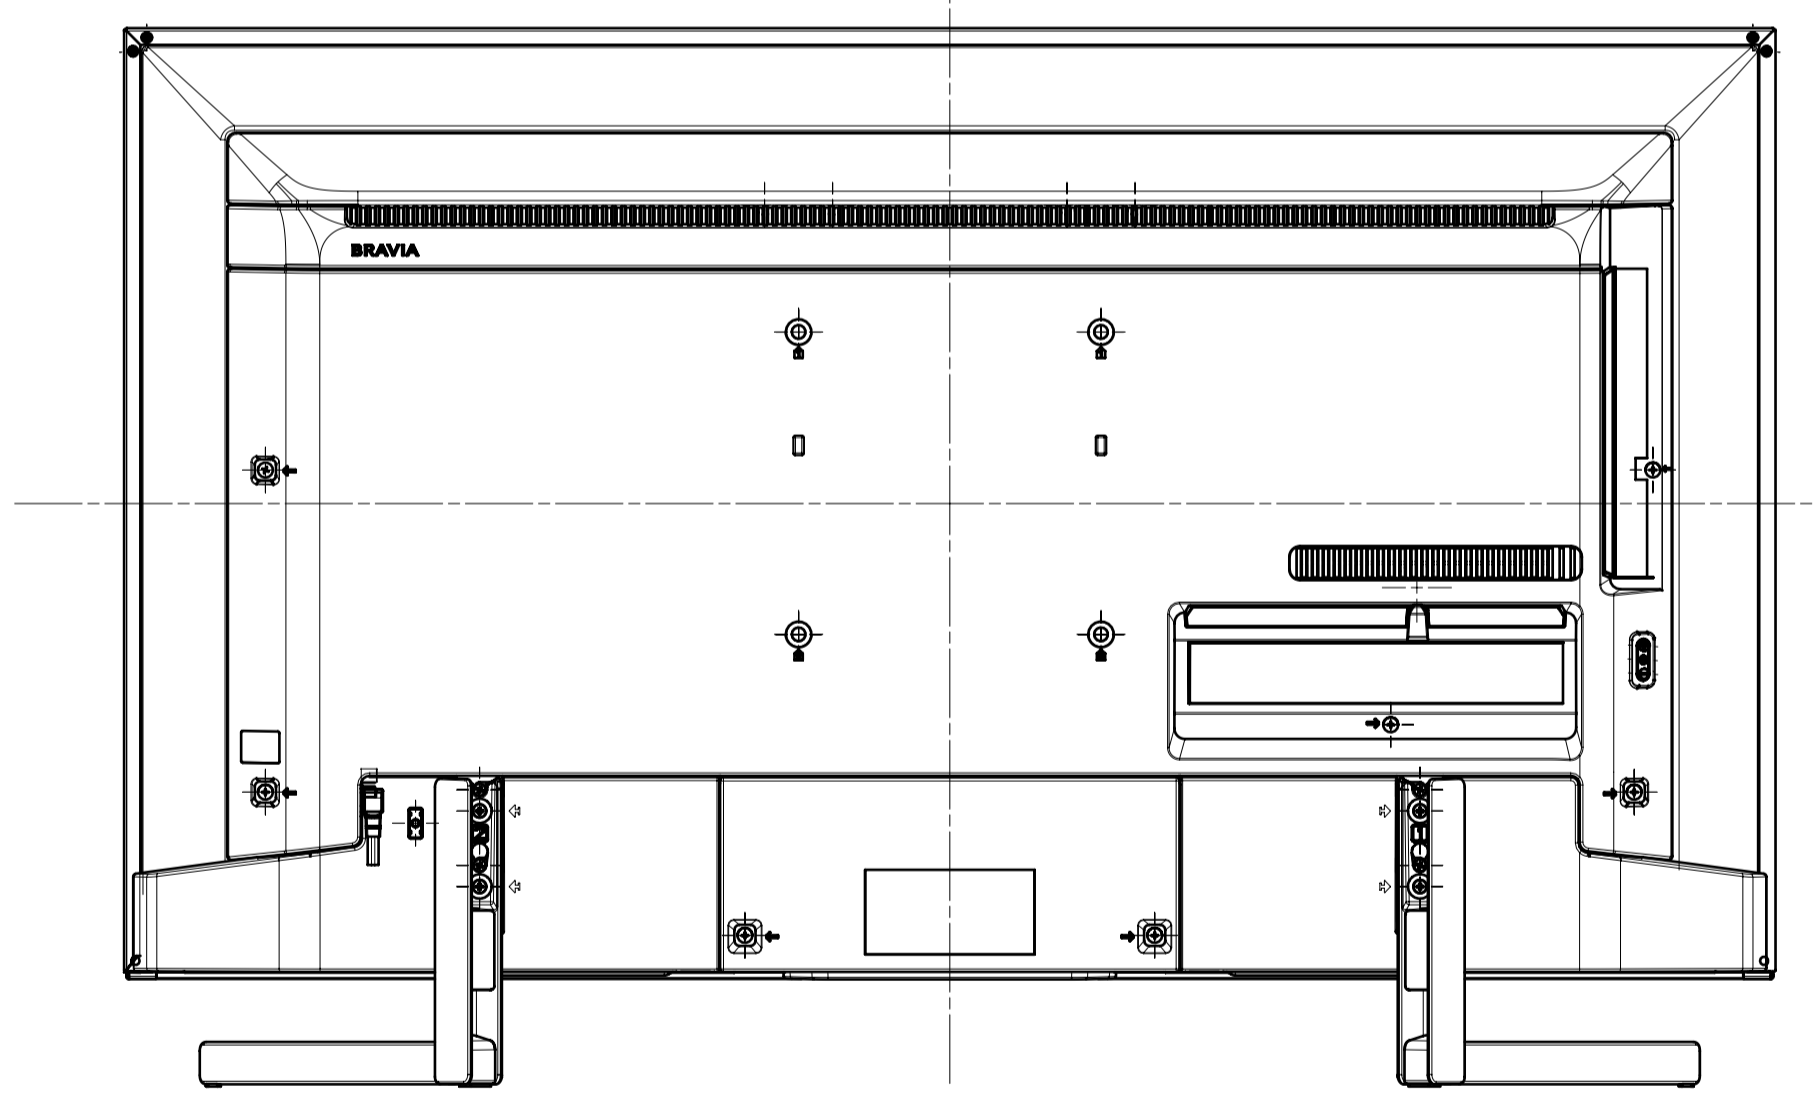

Area	JAPAN	NORTH AMERICA	EUROPE	GENERAL AREA	CHINA	
Model Name	KJ-49X9500H	XBR-49X950H	KD-49XH9505	KD-49X9500H	KD-49X9500H	
SV No.	SV-36421	SV-36411	SV-36419	SV-36413	SV-36416	
DIMENSION	TV only (WxHxD)	109.3x62.9x6.9 cm	1093x629x69 mm / 43 1/8 x 24 7/8 x 2 3/4 inch	Approx. 109.3x62.9x6.9 cm	Approx. 1093x629x69 mm	Approx. 1093x629x69 mm
	TV with Stand (WxHxD)	109.3x69.9x26.1 cm	1093x699x261 mm / 43 1/8 x 27 5/8 x 10 3/8 inch	Approx. 109.3x69.9x26.1 cm	Approx. 1093x699x261 mm	Approx. 1093x699x261 mm
	Media Receiver (WxHxD)	-	-	-	-	-
	Monitor only (WxHxD)	-	-	-	-	-
	Monitor with Stand (WxHxD)	-	-	-	-	-
	Media Receiver with Stand (WxHxD)	-	-	-	-	-
	Satellite Speaker (WxHxD)	-	-	-	-	-
WEIGHT	TV Only	13.3 Kg	13.3 Kg / 29.3 lb	Approx. 13.3 Kg	Approx. 13.3 Kg	Approx. 13.3 Kg
	TV With Stand	14.4 Kg	14.4 Kg / 31.8 lb	Approx. 14.4 Kg	Approx. 14.4 Kg	Approx. 14.4 Kg
Remarks	Media Receiver	-	-	-	-	-
	Monitor Only	-	-	-	-	-
	Monitor With Stand	-	-	-	-	-
	Media Receiver with Stand	-	-	-	-	-
	Satellite Speaker	-	-	-	-	-

WITH STAND

Purchase recycled resins and wire rods only from the business partners that Sony approves as Green Partners.

△A △B △C		HISTORY V. COUNT SUFFIX AREA NO. REV. DATE		RELEASE NO. DATE		REVISION		SIGN.		GENERAL TOLERANCE DATE OF ISSUE 2018.08.29 DOCUMENT TYPE PART TOLERANCING DRAWING (JIS 8 000150 PARTS)	
RESPONSIBLE DEPARTMENT SHES TV Div.		ORIGINAL MODEL 49 (X9500H) EXTERIOR VIEW		CHECKED BY Tappai Watabayashi		APPROVED BY		SCALE 1:5		TENTATIVE MODEL 49 (X9500H) EXTERIOR VIEW	
DRAWN BY Tappai Watabayashi		SIZE A1		UNIT mm		PART NO.		SUFFIX		REV. NO. 1/2	

WITHOUT STAND

SU-WL450

STANDARD MOUNT

SLIM MOUNT

DESCRIPTION	LEGAL OWNER	SCALE
49 (X9500H) EXTERIOR VIEW	Sony Corporation	1:5
DESCRIPTION	PART NO.	SHEET/PAGES
49 (X9500H) EXTERIOR VIEW		2 / 2