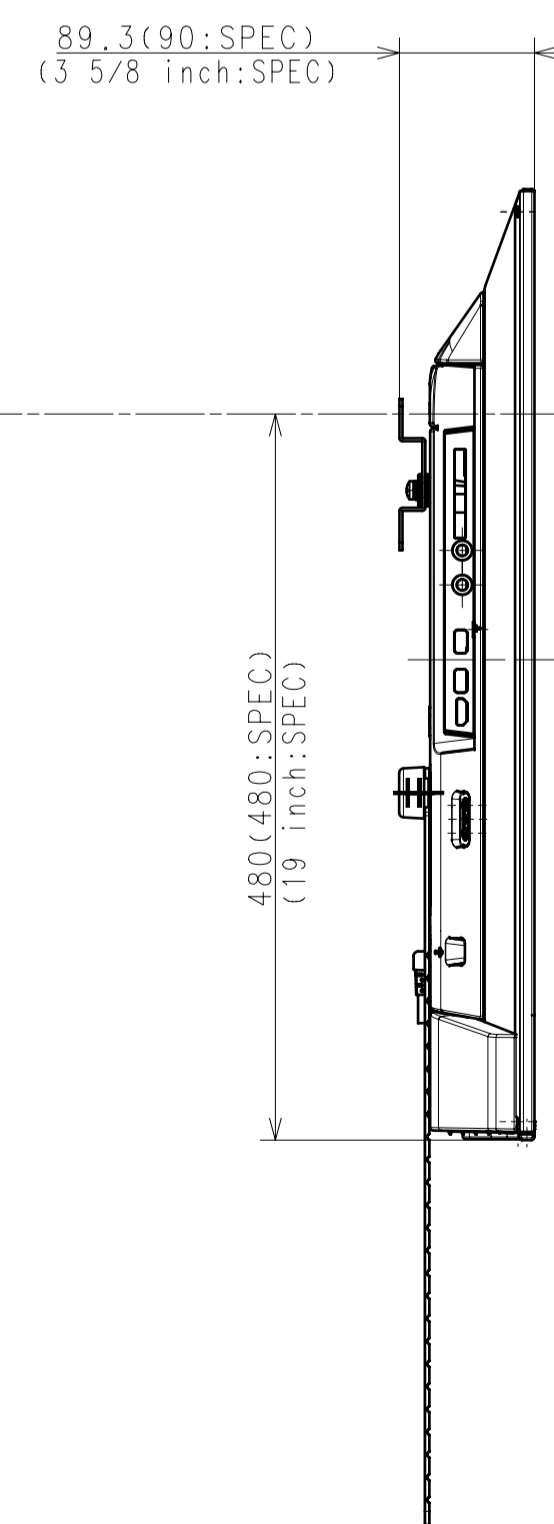

Area	JAPAN	NORTH AMERICA	EUROPE	GENERAL AREA	CHINA	
Model Name	KJ-49X9500H	XBR-49X950H	KD-49XH9505	KD-49X9500H	KD-49X9500H	
SV No.	SV-36421	SV-36411	SV-36419	SV-36413	SV-36416	
DIMENSION	TV only (WxHxD)	109.3x62.9x6.9 cm	1093x629x69 mm / 43 1/8 x 24 7/8 x 2 3/4 inch	Approx. 109.3x62.9x6.9 cm	Approx. 1093x629x69 mm	Approx. 1093x629x69 mm
	TV with Stand (WxHxD)	109.3x69.9x26.1 cm	1093x699x261 mm / 43 1/8 x 27 5/8 x 10 3/8 inch	Approx. 109.3x69.9x26.1 cm	Approx. 1093x699x261 mm	Approx. 1093x699x261 mm
	Media Receiver (WxHxD)	-	-	-	-	-
	Monitor only (WxHxD)	-	-	-	-	-
	Monitor with Stand (WxHxD)	-	-	-	-	-
	Media Receiver with Stand (WxHxD)	-	-	-	-	-
	Satellite Speaker (WxHxD)	-	-	-	-	-
WEIGHT	TV Only	13.3 Kg	13.3 Kg / 29.3 lb	Approx. 13.3 Kg	Approx. 13.3 Kg	Approx. 13.3 Kg
	TV With Stand	14.4 Kg	14.4 Kg / 31.8 lb	Approx. 14.4 Kg	Approx. 14.4 Kg	Approx. 14.4 Kg
Remarks	Media Receiver	-	-	-	-	-
	Monitor Only	-	-	-	-	-
	Monitor With Stand	-	-	-	-	-
	Media Receiver with Stand	-	-	-	-	-
	Satellite Speaker	-	-	-	-	-

WITH STAND

Purchase recycled resins and wire rods only from the business partners that Sony approves as Green Partners.

△A △B △C		HISTORY V. COUNT SUFFIX AREA NO. REV. DATE		RELEASE NO. DATE		REVISION		SIGN.		GENERAL TOLERANCE DATE OF ISSUE 2018.08.29 DOCUMENT TYPE PART TOLERANCING DRAWING (JIS 8 000150 PARTS)	
RESPONSIBLE DEPARTMENT SHES TV Div.		ORIGINAL MODEL 49 (X9500H) EXTERIOR VIEW		CHECKED BY Tappai Watabayashi		APPROVED BY		SCALE 1:5		TENTATIVE MODEL 49 (X9500H) EXTERIOR VIEW	
DRAWN BY Tappai Watabayashi		SIZE A1		UNIT mm		PART NO.		SUFFIX		REV. NO. 1/2	

WITHOUT STAND

SU-WL450

STANDARD MOUNT

SLIM MOUNT

DESCRIPTION	LEGAL OWNER	SCALE
49 (X9500H) EXTERIOR VIEW	Sony Corporation	1:5
DESCRIPTION	PART NO.	SHEET/PAGES
49 (X9500H) EXTERIOR VIEW		2 / 2