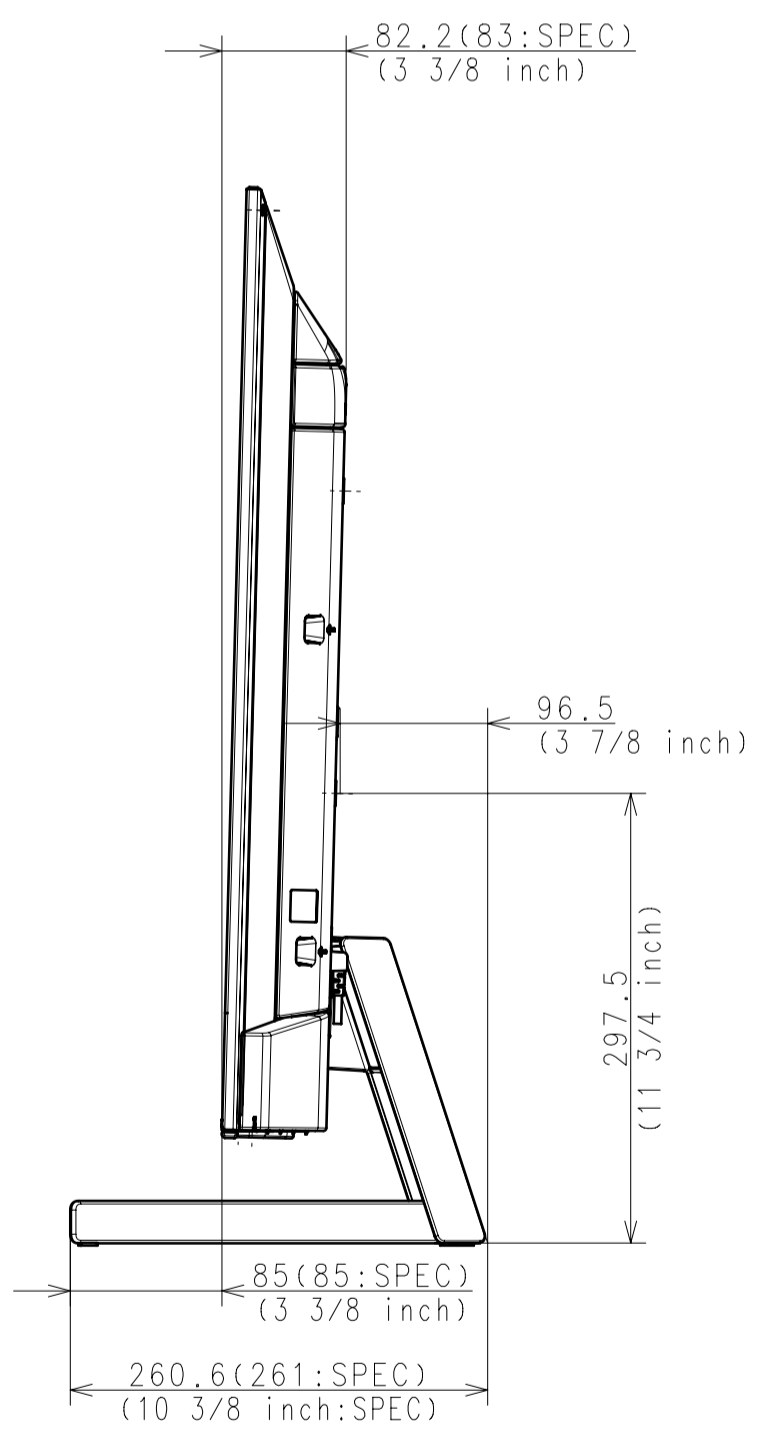

Area	JAPAN	NORTH AMERICA	EUROPE	GENERAL AREA	CHINA	
Model Name	KJ-49X9500H	XBR-49X950H	KD-49XH9505	KD-49X9500H	KD-49X9500H	
SV No.	SV-36421	SV-36411	SV-36419	SV-36413	SV-36416	
DIMENSION	TV only (WxHxD)	109.3x62.9x6.9 cm	1093x629x69 mm / 43 1/8 x 24 7/8 x 2 3/4 inch	Approx. 109.3x62.9x6.9 cm	Approx. 1093x629x69 mm	Approx. 1093x629x69 mm
	TV with Stand (WxHxD)	109.3x69.9x26.1 cm	1093x699x261 mm / 43 1/8 x 27 5/8 x 10 3/8 inch	Approx. 109.3x69.9x26.1 cm	Approx. 1093x699x261 mm	Approx. 1093x699x261 mm
	Media Receiver (WxHxD)	-	-	-	-	-
	Monitor only (WxHxD)	-	-	-	-	-
	Monitor with Stand (WxHxD)	-	-	-	-	-
	Media Receiver with Stand (WxHxD)	-	-	-	-	-
	Satellite Speaker (WxHxD)	-	-	-	-	-
WEIGHT	TV Only	13.3 Kg	13.3 Kg / 29.3 lb	Approx. 13.3 Kg	Approx. 13.3 Kg	Approx. 13.3 Kg
	TV With Stand	14.4 Kg	14.4 Kg / 31.8 lb	Approx. 14.4 Kg	Approx. 14.4 Kg	Approx. 14.4 Kg
Remarks	Media Receiver	-	-	-	-	-
	Monitor Only	-	-	-	-	-
	Monitor With Stand	-	-	-	-	-
	Media Receiver with Stand	-	-	-	-	-
	Satellite Speaker	-	-	-	-	-

WITH STAND

Purchase recycled resins and wire rods only from the business partners that Sony approves as Green Partners.

△A △B △C		HISTORY V. COUNT SUFFIX AREA NO. REV. DATE		RELEASE NO. DATE		REVISION		SIGN.		GENERAL TOLERANCE DATE OF ISSUE 2018.08.29 DOCUMENT TYPE PART TOLERANCING DRAWING (JIS 8 000150 PARTS)	
RESPONSIBLE DEPARTMENT SHES TV Div.		ORIGINAL MODEL 49 (X9500H) EXTERIOR VIEW		CHECKED BY Tappai Watabayashi		APPROVED BY		SCALE 1:5		TENTATIVE MODEL 49 (X9500H) EXTERIOR VIEW	
DRAWN BY Tappai Watabayashi		SIZE A1		UNIT mm		PART NO.		SUFFIX		REV. NO. 1/2	

WITHOUT STAND

SU-WL450

STANDARD MOUNT

SLIM MOUNT

DESCRIPTION	LEGAL OWNER	SCALE
49 (X9500H) EXTERIOR VIEW	Sony Corporation	1:5
DESCRIPTION	PART NO.	SHEET/PAGES
49 (X9500H) EXTERIOR VIEW		2 / 2