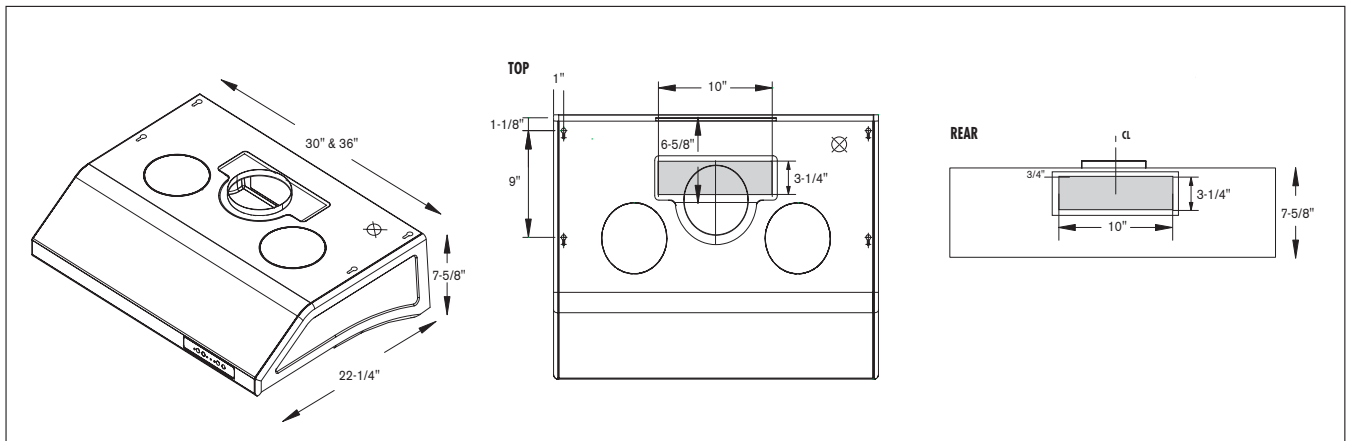

# HURRICANE

<b>MODEL:</b>	<b>AK2500</b>	<b>AK2536</b>
Size	30"	36"
<b>PERFORMANCE</b>		
CFM	695	695
Sones	5.5	5.5
<b>COLOR/ FINISH</b>		
Black/B	•	•
White/W	•	•
Stainless Steel/S	•	•
<b>FEATURES &amp; ACCESSORIES</b>		
Self Cleaning	•	•
Removable Clean Cups	2	2
Removable Safety Grills	•	•
Dishwasher Safe Accessories	•	•
Fully Concealed Underside	•	•
Capture (depth)	22-1/4"	22-1/4"
<b>CONTROLS</b>		
Type	touch	touch
Speed Levels	3	3
Delay Off	•	•
Halogen Lights	2	2
Dual Level Lighting	•	•
<b>DUCT SPECIFICATIONS</b>		
Option 1 (vertical)	6"RD	6"RD
Option 2 (vertical)	3-1/4" x 10	3-1/4" x 10
Option 3 (rear horizontal)	3-1/4" x 10	3-1/4" x 10
Minimum round duct size	6"	6"
Minimum rectangular duct size	3-1/4" x 10	3-1/4" x 10
Duct conversion kit	included	included
Ducting	3-way	3-way