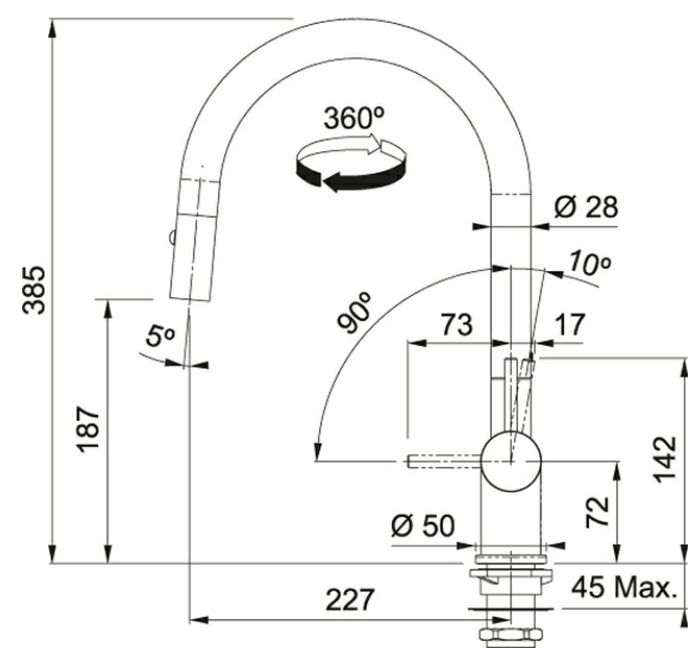

Technical Drawing

Product Information

Version	Pull-Out Spray
Spray Type	Full and Needle Spray
Faucet Operation	Top Lever
Flow Rate	1.75 gpm
Where to buy	Showroom
Countertop hole diameter	1 3/8"

Article Numbers

FUN#	115.0561.518
US Part Number	FF3940