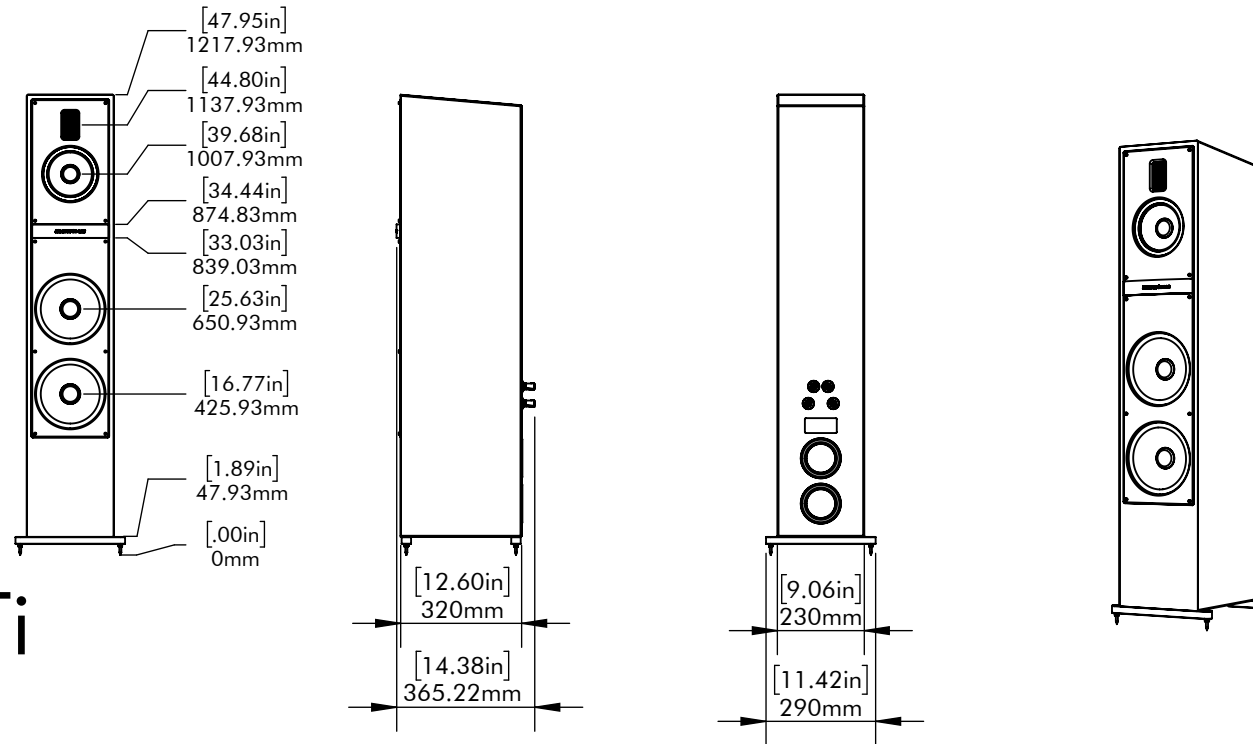

GRILL ON

GRILL OFF

Motion 60XTi

DIMENSION
DRAWING