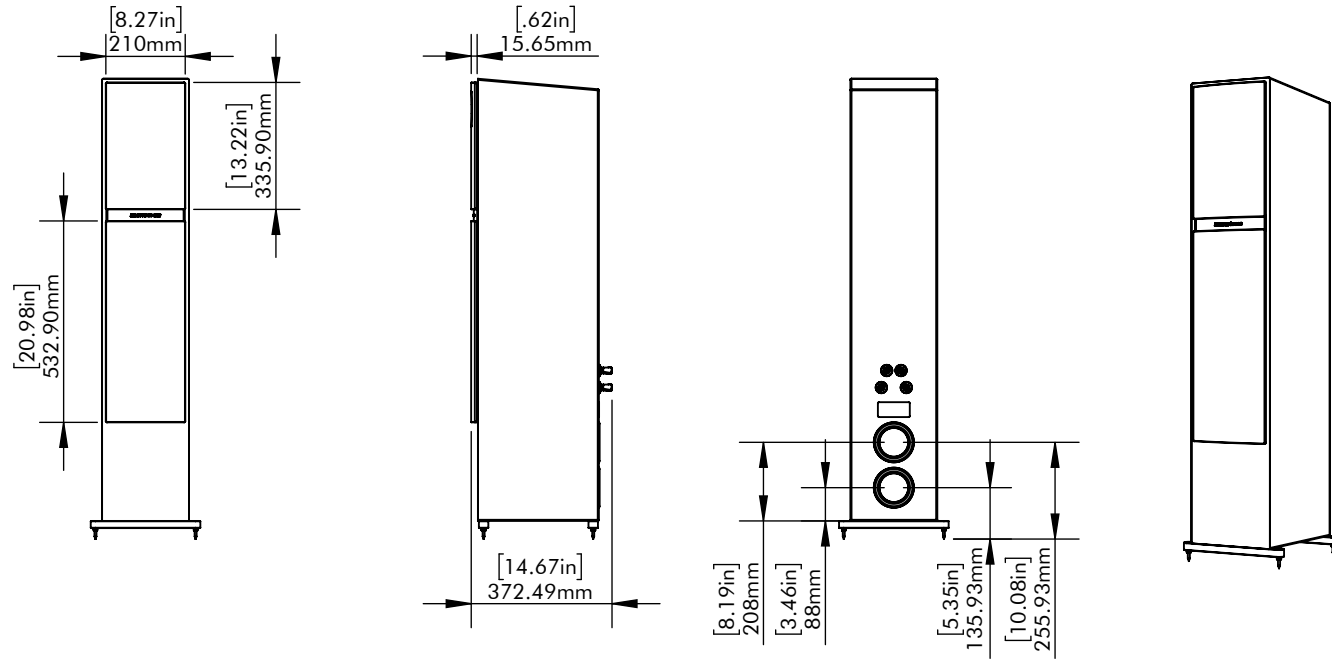

GRILL ON

GRILL OFF

Motion 60XTi

DIMENSION
DRAWING