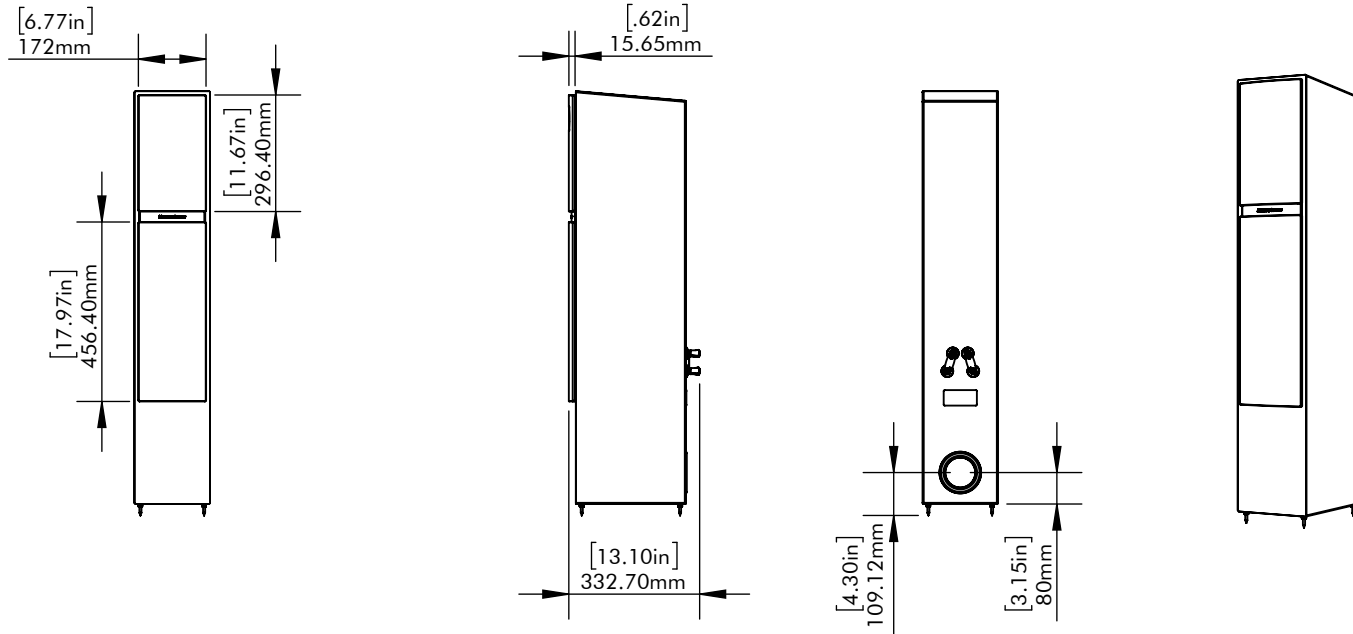

GRILL ON

GRILL OFF

Motion 40i
DIMENSION
DRAWING