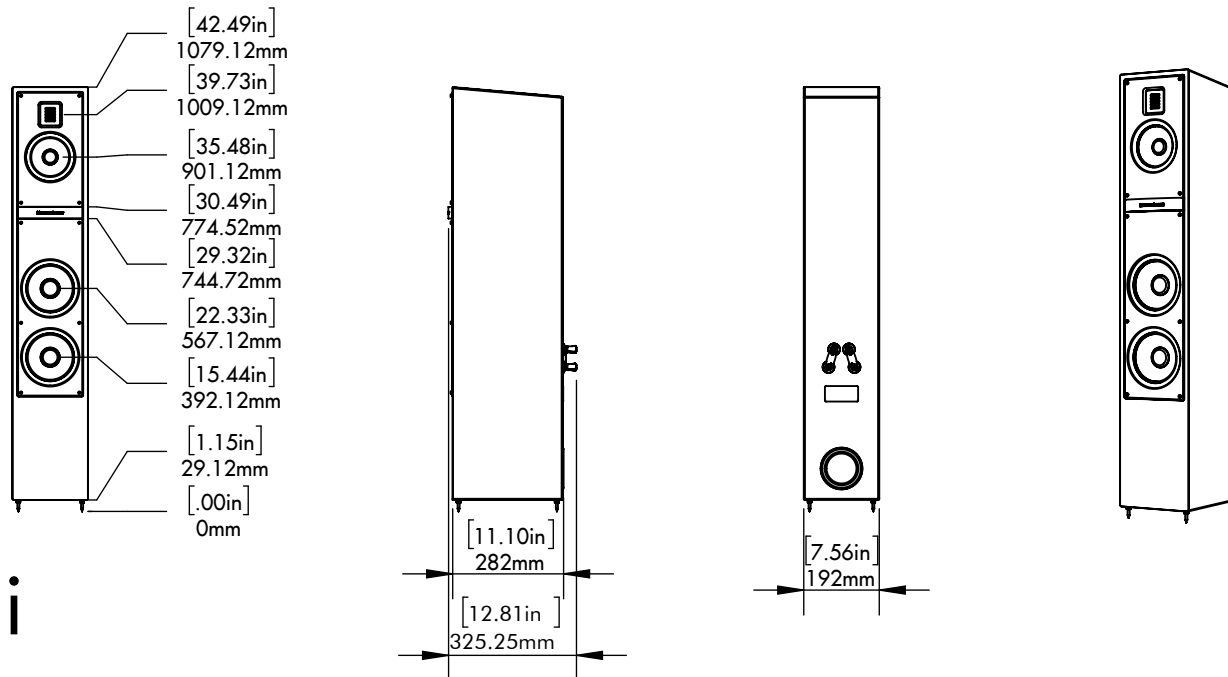

GRILL ON

GRILL OFF

Motion 40i
DIMENSION
DRAWING