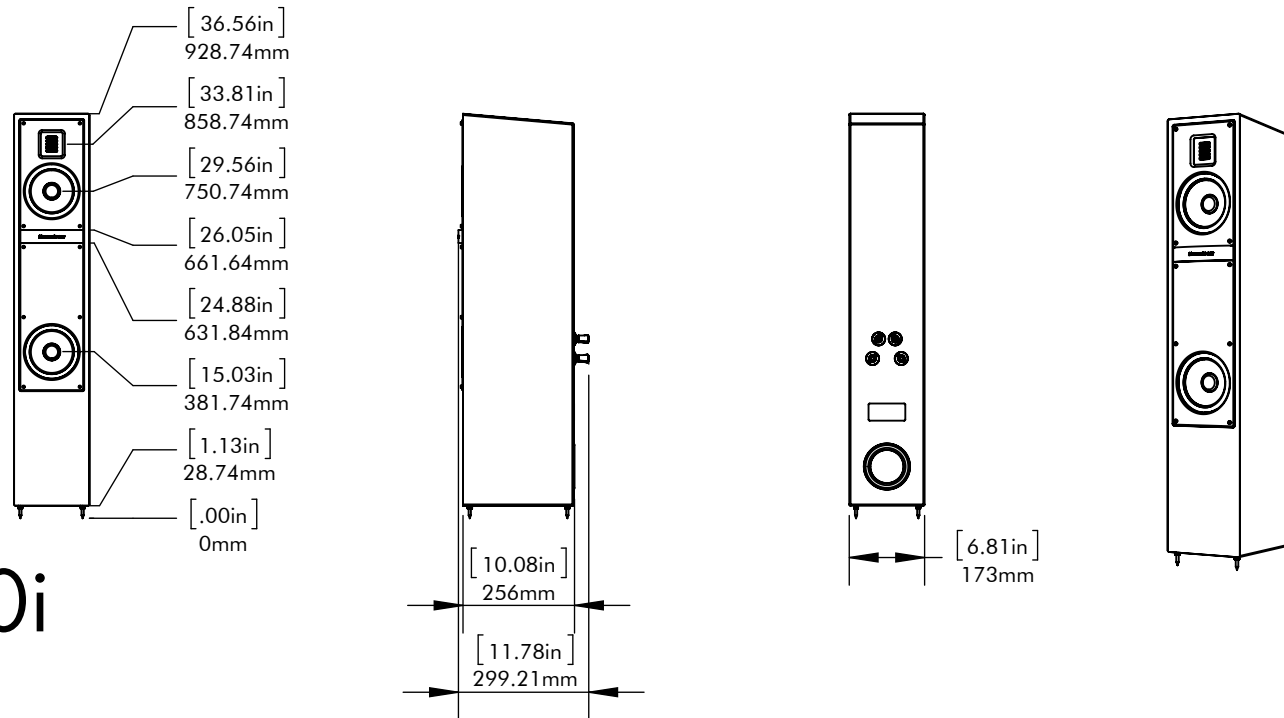

GRILL ON

GRILL OFF

Motion 20i
DIMENSION
DRAWING