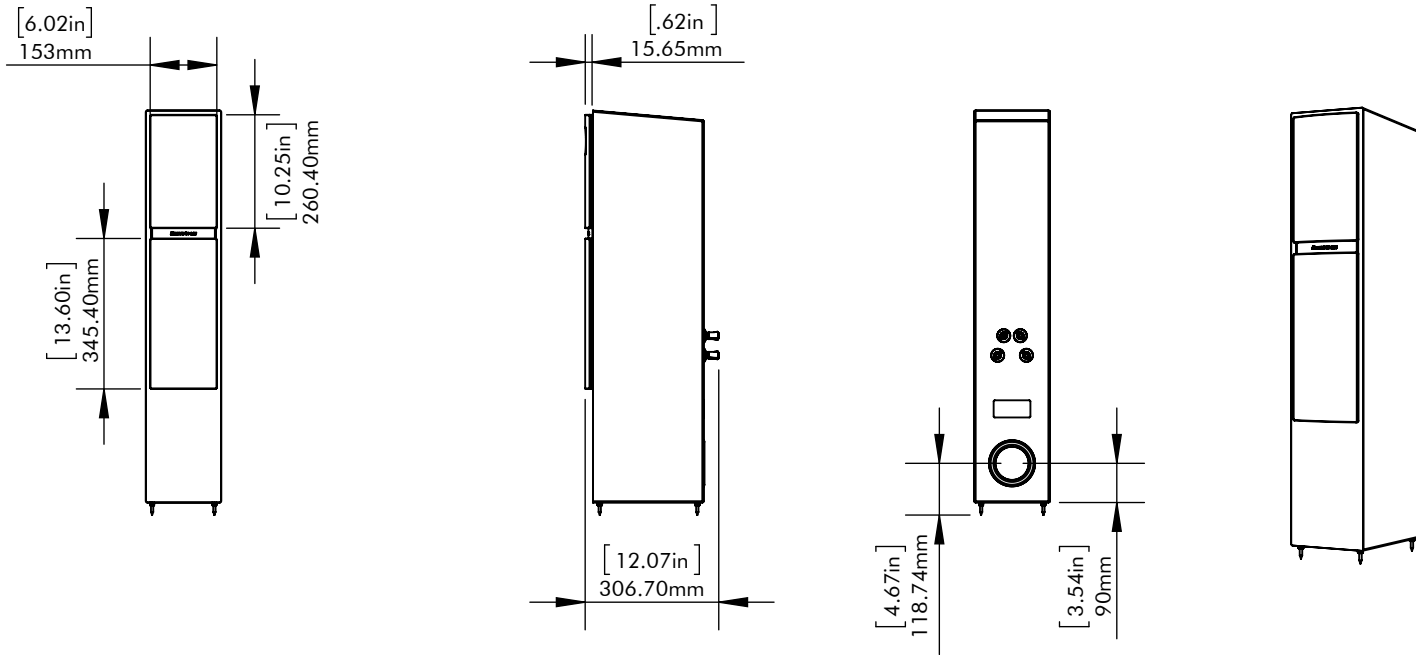

GRILL ON

GRILL OFF

Motion 20i
DIMENSION
DRAWING