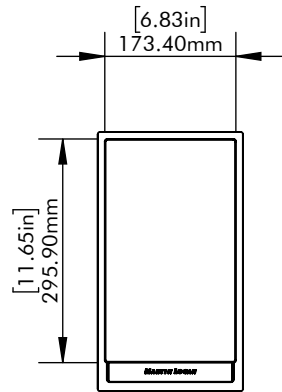

GRILL ON

GRILL OFF

Motion 35XTi

DIMENSION
DRAWING