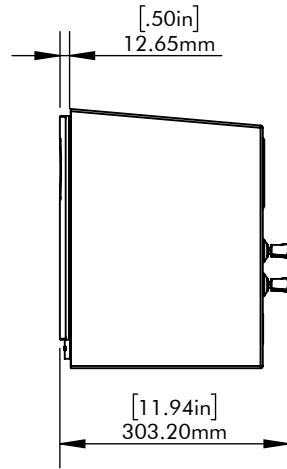

GRILL ON

GRILL OFF

Motion 35XTi

DIMENSION
DRAWING