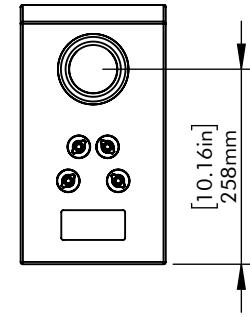

GRILL ON

GRILL OFF

Motion 35XTi

DIMENSION
DRAWING