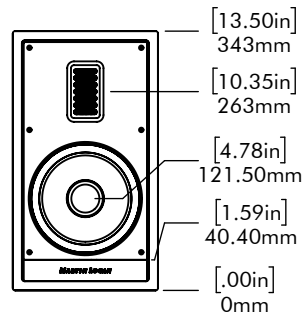

GRILL ON

GRILL OFF

Motion 35XTi

DIMENSION
DRAWING