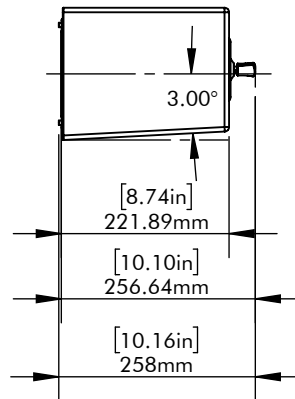

GRILL ON

GRILL OFF

Motion 30i
DIMENSION
DRAWING