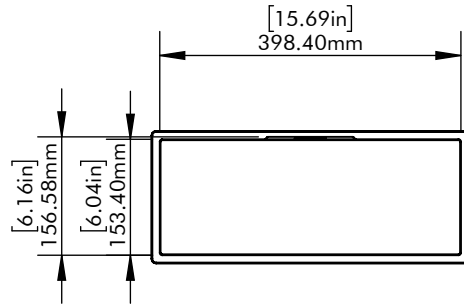

GRILL ON

GRILL OFF

Motion 30i
DIMENSION
DRAWING