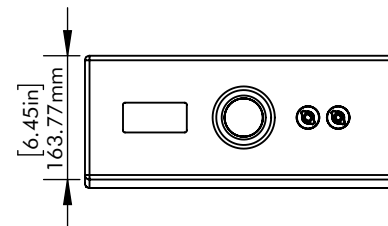

GRILL ON

GRILL OFF

Motion 30i
DIMENSION
DRAWING