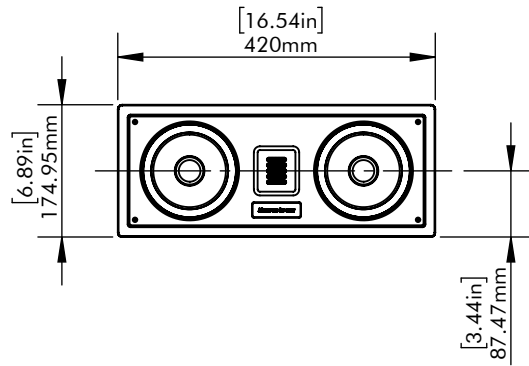

GRILL ON

GRILL OFF

Motion 30i
DIMENSION
DRAWING