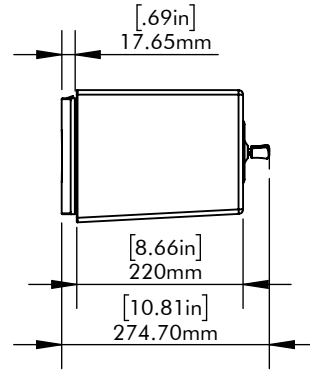

GRILL ON

GRILL OFF

Motion 30i
DIMENSION
DRAWING