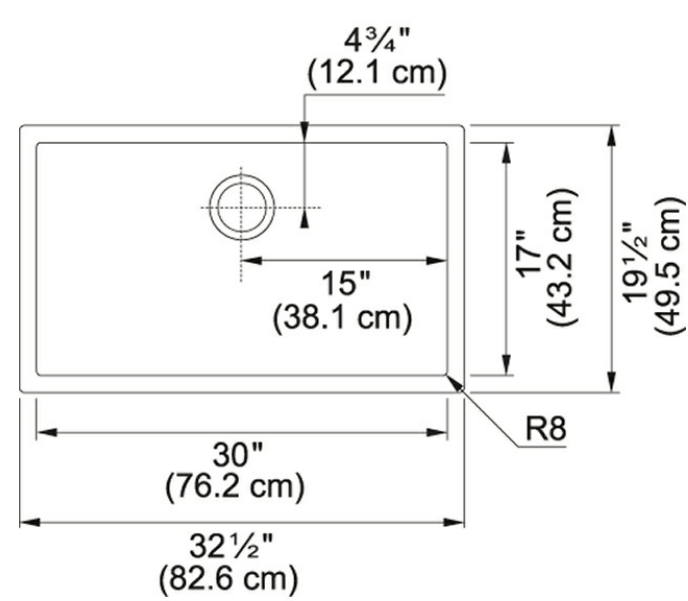

Product Picture

Product Dimensions

Length overall	32 1/2"
Width overall	19 1/2"
Length of large bowl	30"
Width of large bowl	16 15/16"
Depth of large bowl	12"
Minimum Cabinet Size	36"

Technical Drawing

General Information

Type of Material	16 Gauge Stainless Steel
Number of Bowls	1
Installation Clips	Yes
Cut-Out Template	Yes
Where to buy	Showroom

Article Numbers

FUN#	122.0530.930
US Part Number	PS2X110-30-12