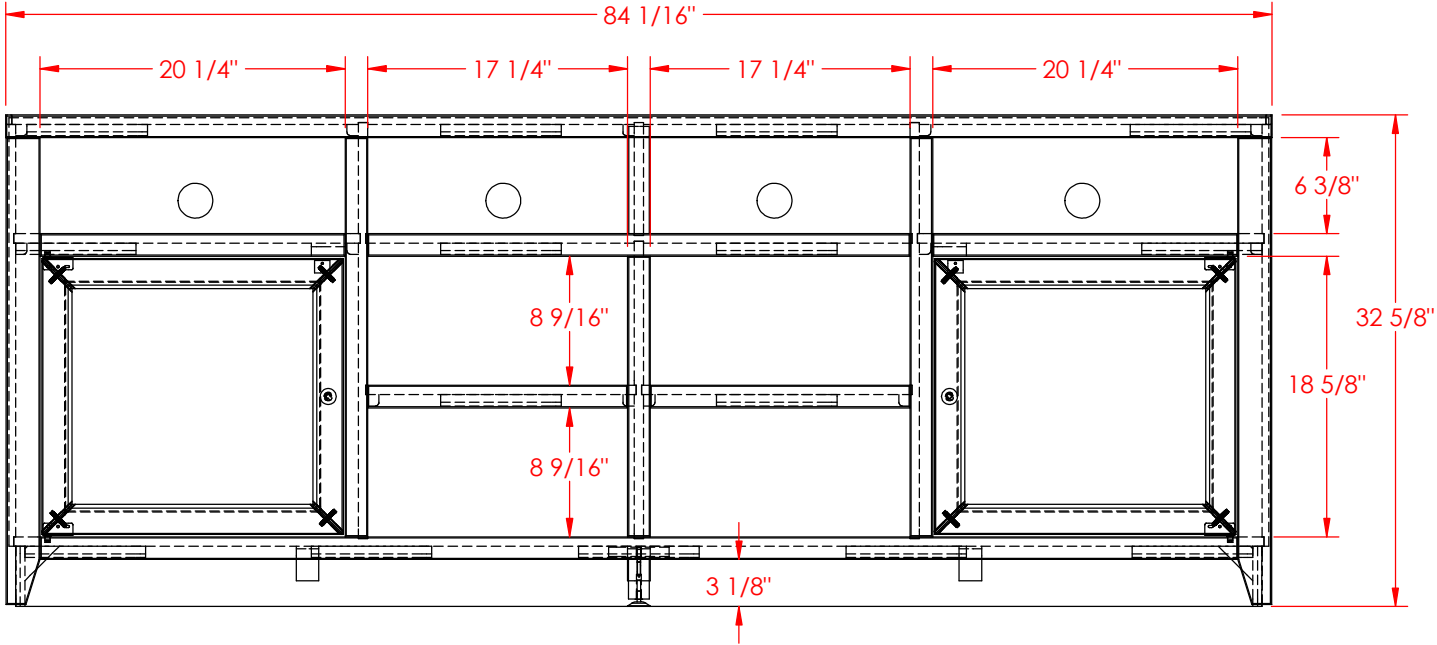

Legends Furniture

Part # UL1284

Part Description: UL1284 Urban Loft 84" Super Console

Date: 03/16/2015

Material: Assembly

Width: 84 1/16"

Height: 32 5/8"

Depth: 16 5/8"

Drawn By: DaveH

Legends Furniture

Part # UL1984

Part Description: UL1984 Urban Loft 84" Super Hutch

Date: 03/16/2015

Material: Assembly

Width: 83 9/16"

Height: 53"

Depth: 12 1/8"

Drawn By: DaveH