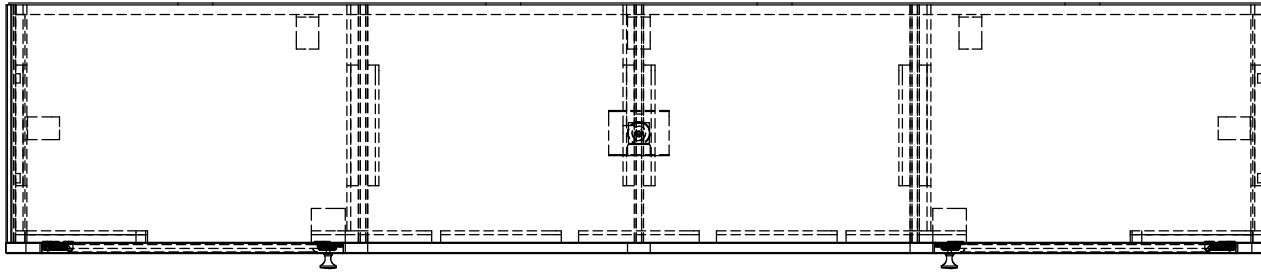

Legends Furniture

Part # UL1284

Part Description: UL1284 Urban Loft 84" Super Console

Date: 03/16/2015

Material: Assembly

Width: 84 1/16"

Height: 32 5/8"

Depth: 16 5/8"

Drawn By: DaveH

Legends Furniture

Part # UL1984

Part Description: UL1984 Urban Loft 84" Super Hutch

Date: 03/16/2015

Material: Assembly

Width: 83 9/16"

Height: 53"

Depth: 12 1/8"

Drawn By: DaveH