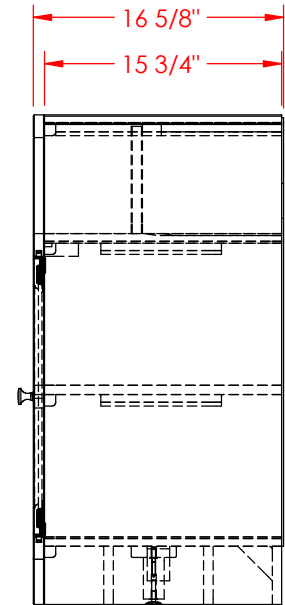

Legends Furniture

Part # UL1284

Part Description: UL1284 Urban Loft 84" Super Console

Date: 03/16/2015

Material: Assembly

Width: 84 1/16"

Height: 32 5/8"

Depth: 16 5/8"

Drawn By: DaveH

Legends Furniture

Part # UL1984

Part Description: UL1984 Urban Loft 84" Super Hutch

Date: 03/16/2015

Material: Assembly

Width: 83 9/16"

Height: 53"

Depth: 12 1/8"

Drawn By: DaveH