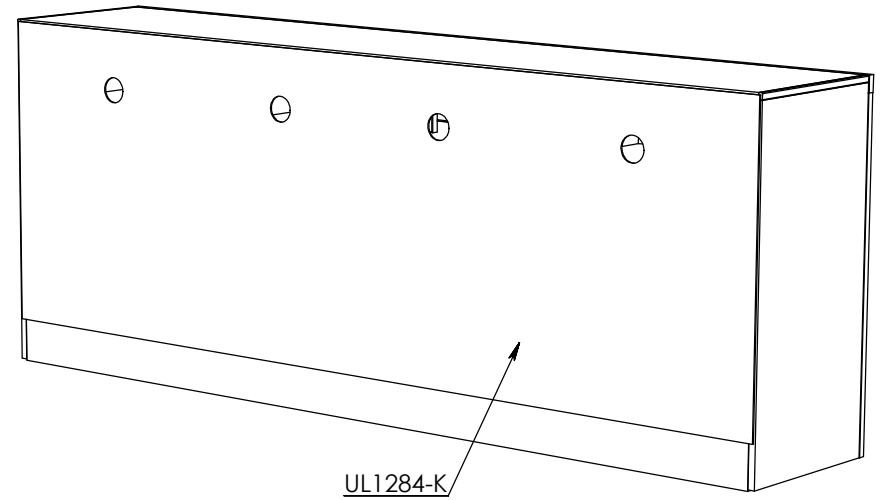

Legends Furniture

UL1284

Some Items In The List To The Right
May Not Show In The Diagrams Below.

PART NUMBER	DESCRIPTION
UL1284-K	UL1284 Luan Backing
UL1284-HA-R	UL1284 Hinged Wood Door Frame
47326	47326 S/A Mitered Maple F&P Door
84006	84006 5mm Pivot Door Hinge Black
84042	84042 21mm x 26mm Metal Strike Plate
84036	Single Magnet Door Touch Latch
84228	84228 1" Brushed Nickel Knob
84214	Furniture Tipping Restraint Kit

PART NUMBER	DESCRIPTION
UL1984-KB	UL1984 Bottom Luan Backing
UL1984-KT	UL1984 Top Luan Backing
84214	Furniture Tipping Restraint Kit