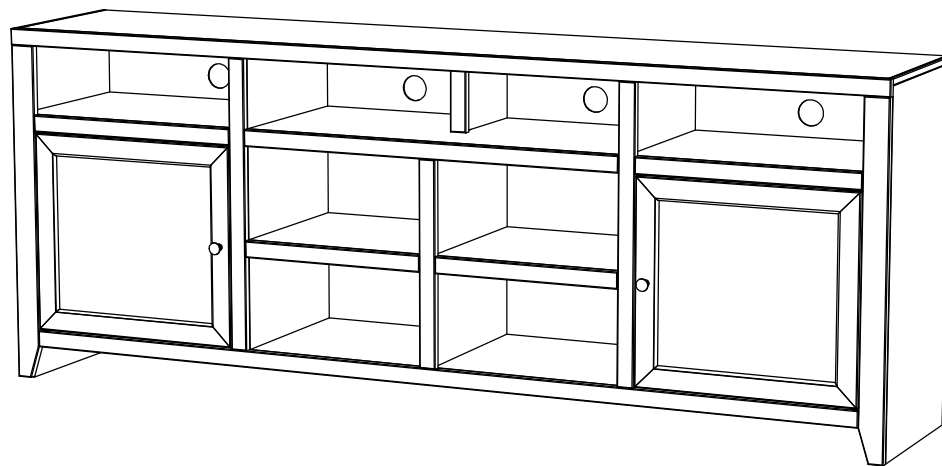

Legends Furniture

UL1284

Some Items In The List To The Right
May Not Show In The Diagrams Below.

PART NUMBER	DESCRIPTION
UL1284-K	UL1284 Luan Backing
UL1284-HA-R	UL1284 Hinged Wood Door Frame
47326	47326 S/A Mitered Maple F&P Door
84006	84006 5mm Pivot Door Hinge Black
84042	84042 21mm x 26mm Metal Strike Plate
84036	Single Magnet Door Touch Latch
84228	84228 1" Brushed Nickel Knob
84214	Furniture Tipping Restraint Kit

PART NUMBER	DESCRIPTION
UL1984-KB	UL1984 Bottom Luan Backing
UL1984-KT	UL1984 Top Luan Backing
84214	Furniture Tipping Restraint Kit