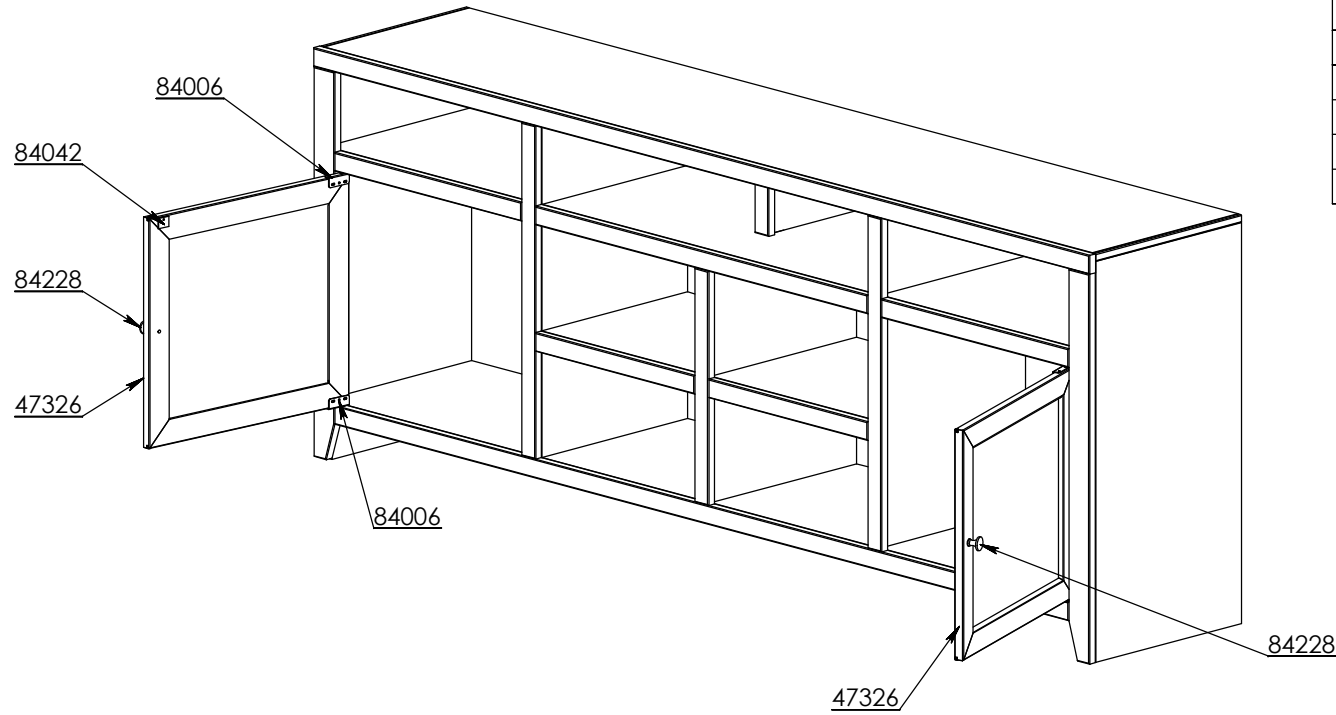

Legends Furniture

UL1284

Some Items In The List To The Right
May Not Show In The Diagrams Below.

PART NUMBER	DESCRIPTION
UL1284-K	UL1284 Luan Backing
UL1284-HA-R	UL1284 Hinged Wood Door Frame
47326	47326 S/A Mitered Maple F&P Door
84006	84006 5mm Pivot Door Hinge Black
84042	84042 21mm x 26mm Metal Strike Plate
84036	Single Magnet Door Touch Latch
84228	84228 1" Brushed Nickel Knob
84214	Furniture Tipping Restraint Kit

PART NUMBER	DESCRIPTION
UL1984-KB	UL1984 Bottom Luan Backing
UL1984-KT	UL1984 Top Luan Backing
84214	Furniture Tipping Restraint Kit