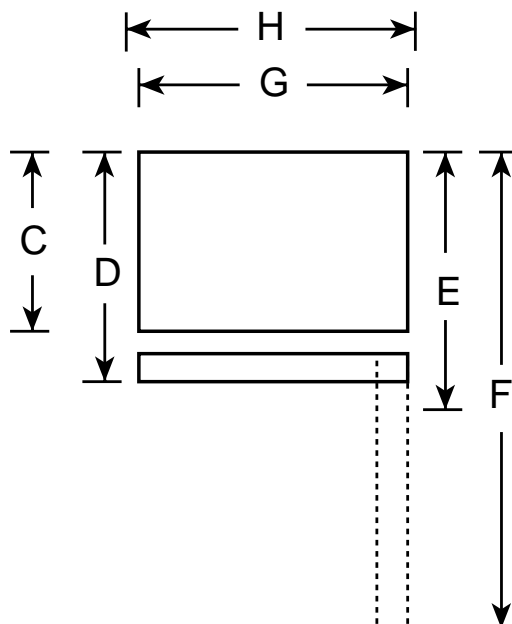

## GTS22KHP – GE 21.7 Cu. Ft. Top-Freezer Refrigerator with Icemaker

Dimensions (in inches)

Front View

Top View

Overall Dimensions	Height to top of hinge (in.) <b>A</b>	<b>67-1/2</b>
	Height to top of case (in.) <b>B</b>	<b>66-7/8</b>
	Height to mid-freezer (in.)	<b>54-1/2</b>
	Case depth without door (in.) <b>C</b>	<b>27-5/8</b>
	Case depth less door handle (in.) <b>D</b>	<b>31-5/8</b>
	Case depth with door handle (in.) <b>E</b>	<b>33-5/8</b>
	Depth with fresh food door open 90° (in.) <b>F</b>	<b>63</b>
	Width (in.) <b>G</b>	<b>32-7/8</b>
Air Clearances	Width with door open 90° less door handle (in.) <b>H</b>	<b>33</b>
	Each side (in.)	<b>1/8</b>
	Top (in.)	<b>1</b>
	Back (in.)	<b>1</b>

**Note: All Top-Freezer No-Frost Right-Hand Refrigerator Doors:** As you face the front of the refrigerator, the handle is on your left and the hinges are on your right.  
**All Top-Freezer No-Frost Left-Hand Refrigerator Doors:** As you face the front of the refrigerator, the handle is on your right and the hinges are on your left.