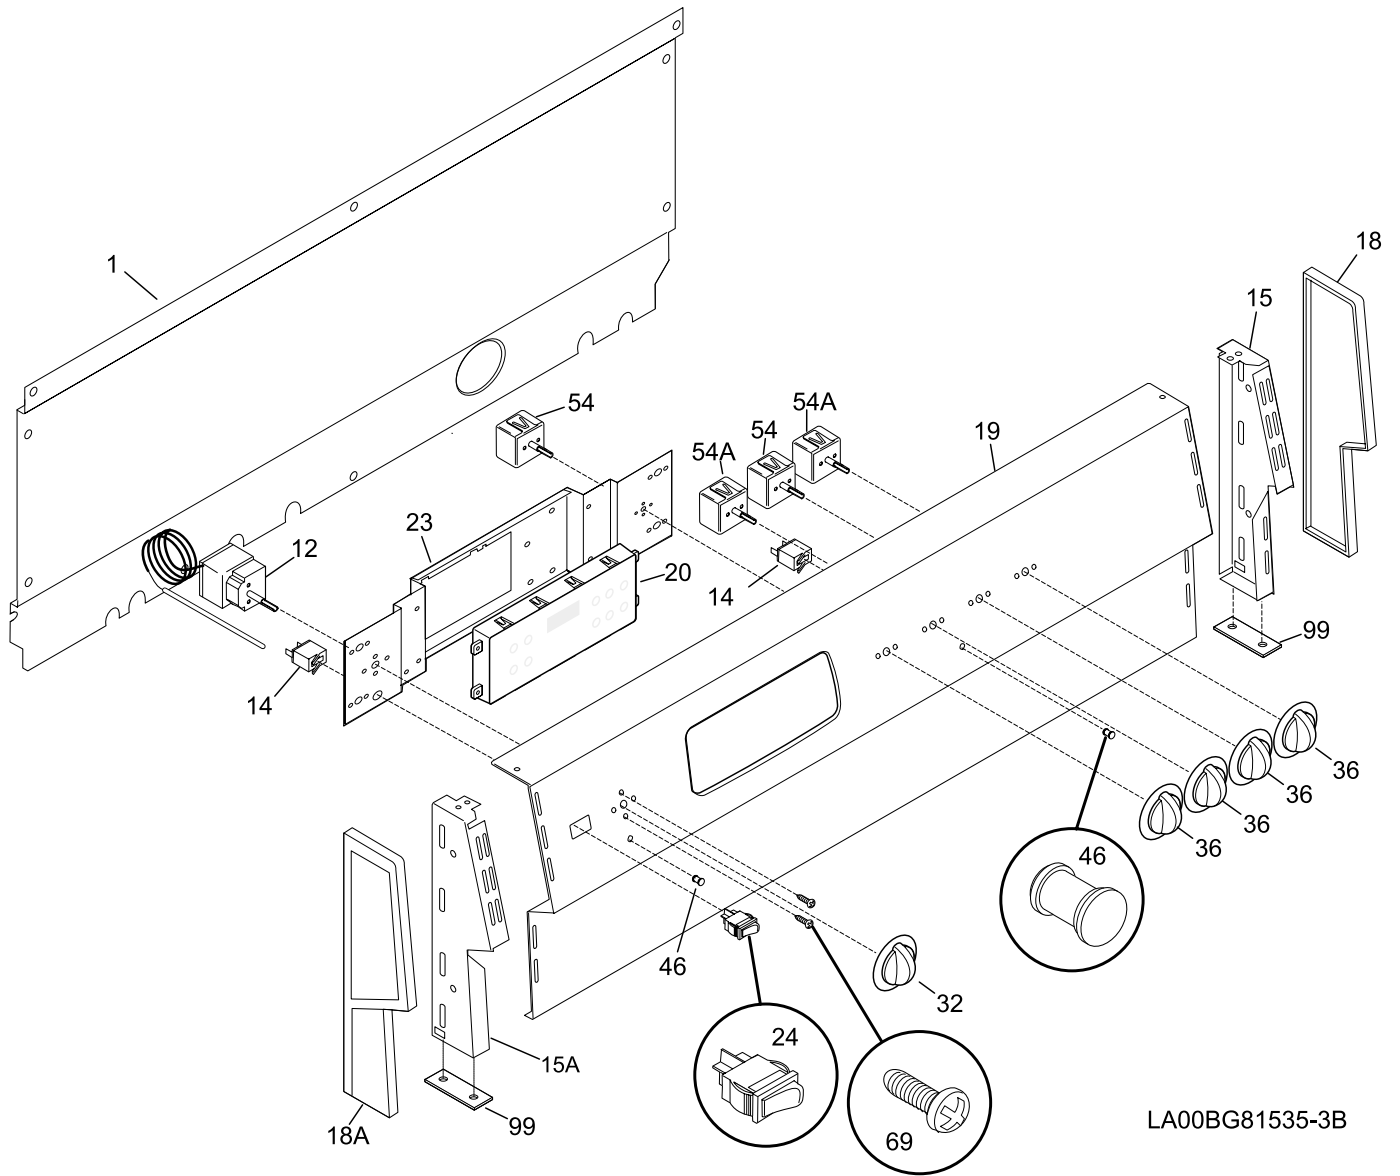

BACKGUARD

LA00BG81535-3B

BACKGUARD

POS. NO	PART NO	DESCRIPTION
1	318086900	Shield,backguard
12 #	5304400505	Thermostat
14	5303323991	Lamp,indicator
15	318161900	Bracket,end cap ,RH
15A	318161901	Bracket,end cap ,LH
18	318190602	End Cap,white ,RH
18A	318190603	End Cap,white ,LH
19	318194102	Panel,control ,white
20 #	318185413	Clock/Timer,electronic ,white
23	318015045	Bracket,clock/timer mtg
24 #	316005607	Switch,rocker ,white
32	318196650	Knob,thermostat ,white
36	318196633	Knob,control ,white
46	5308006417	Lens,indicator lamp ,red ,(2)
54 #	318220006	Switch,surface unit ,small
54A#	318220007	Switch,surface unit ,large
69	5303323134	Screw,switch mtg. ,8-32 x 0.188
99	5303304544	Spacer,end cap mtg.
*	318082981	Wiring Harness
*	08016432	Screw,truss head ,8-18 x 0.375
*	5303211311	Screw,8 x 0.500