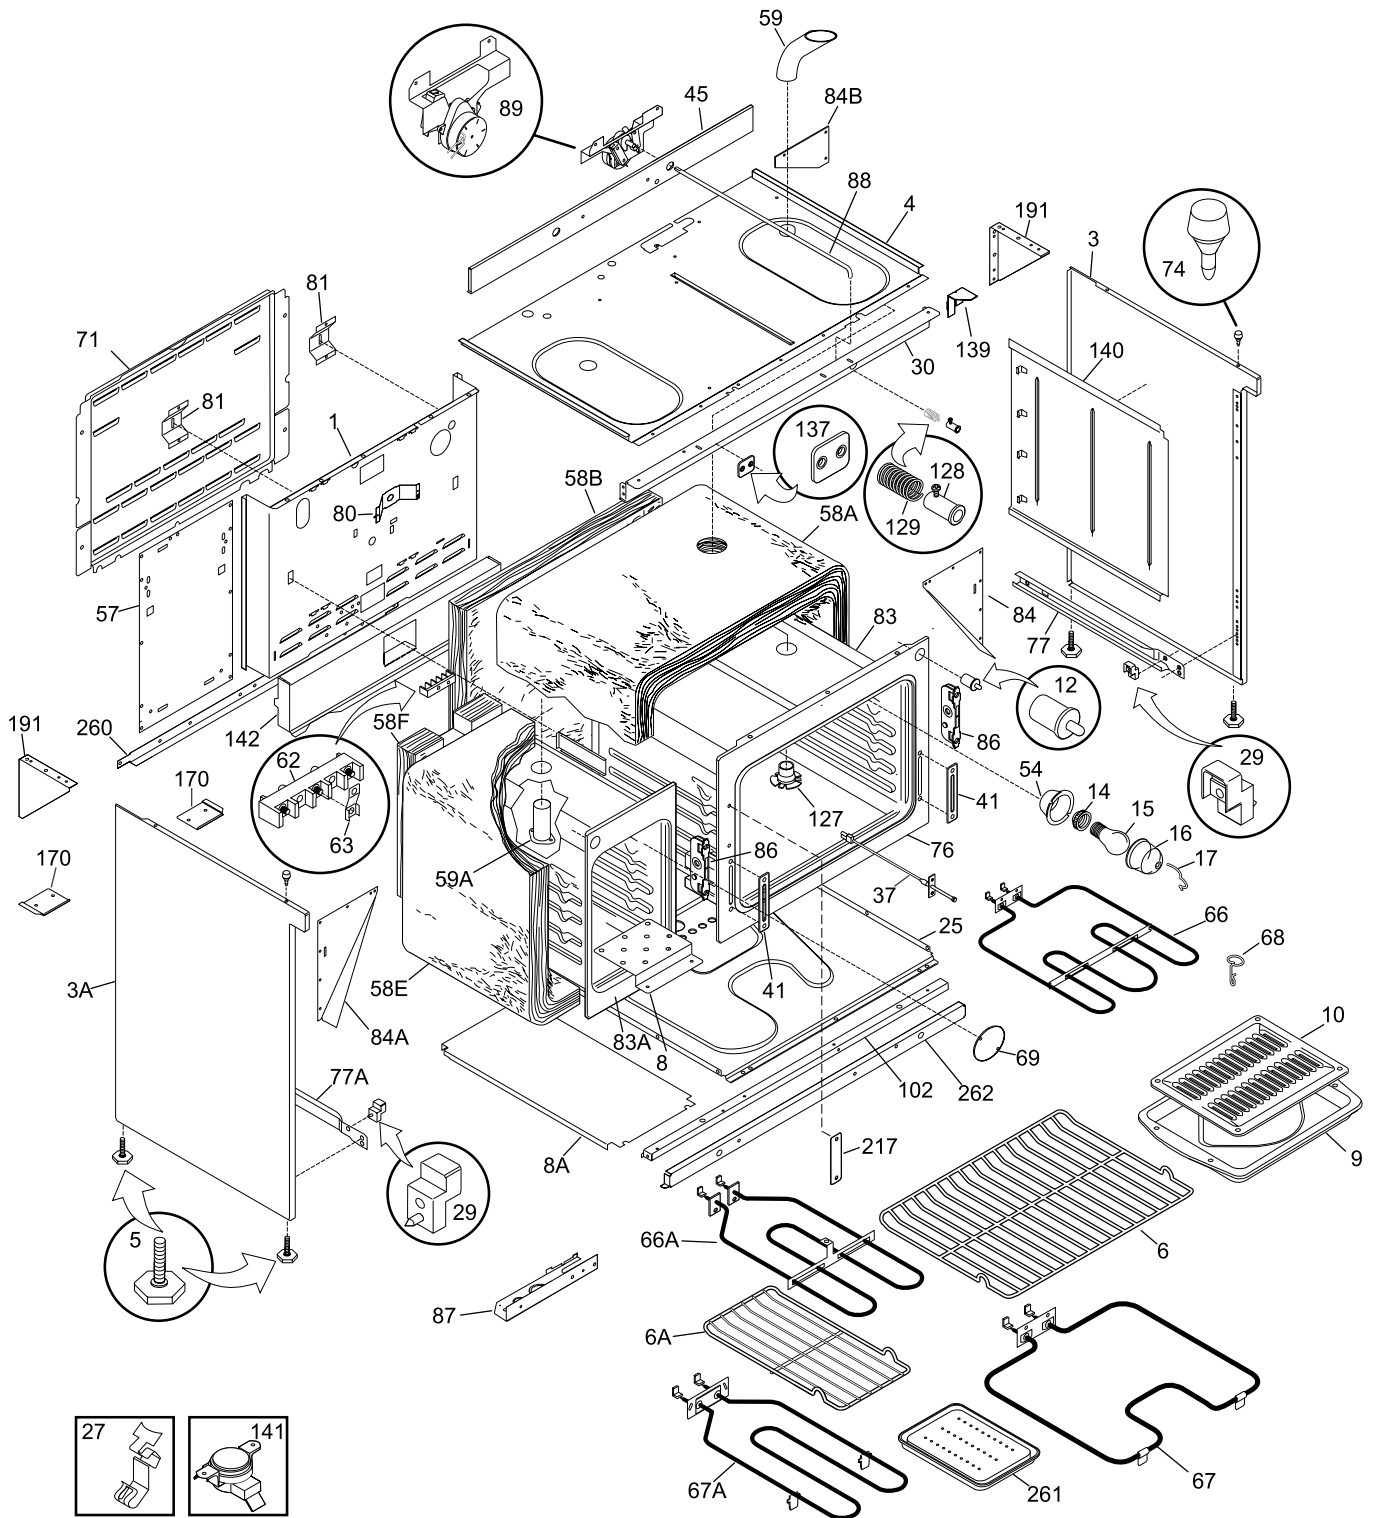

BODY

LA99B81535-1

BODY

POS. NO	PART NO	DESCRIPTION
1	318066402	Panel,main back
3	5308012527	Panel,bodyside ,white ,RH
3A	5308012528	Panel,bodyside ,white ,LH
4	318073704	Burner Box
5	318175503	Screw,leveling
6	318025303	Rack,oven
6A	318119700	Rack,shelf ,small oven
8	318133000	Panel,heat shield ,oven bottom
8A	318071900	Panel,small oven ,bottom
9	5303317977	Pan,broiler
10	5303317976	Insert,broiler pan
12	318089910	Switch,oven light ,door frame
14 #	5308011085	Receptacle,oven light
15	5303013071	Bulb/Lamp,oven light
16	3201911	Cover,oven light ,glass
17	5304400195	Retainer,light cover
25	318179107	Panel,heat shield ,sm oven bottom
27	5303284616	Clip,thermo bulb mtg
29	318161600	Guide,oven drawer ,nylon ,front
30	318023915	Bracket,main top
37 #	318198500	Probe,oven temp
41	5303310526	Cover,hinge cutout
45	318057401	Panel,wiring shield
54	5303310514	Housing,oven light
57	318055701	Panel,small oven back
58A	318133744	Insulation,oven wrapper
58B	318133769	Insulation,oven back
58E	318133720	Insulation,wrapper ,small oven
58F	318133721	Insulation,small oven back
59	318072527	Tube,vent ,oven
59A	318072528	Tube,oven vent ,LH
62 #	5303310518	Terminal Block
62*	5303323144	Nut,10-32
63	5303310517	Plate,ground strap
66 #	5303310513	Element,broil ,2750 W
66A#	318110100	Element,broil ,small oven
67 #	5303310512	Element,bake ,3000 W
67A#	318110600	Element,bake ,small oven
68	5304403015	Support,element hanger
69	318036400	Plate-oven light,small oven
71	5303310515	Panel,wiring cover ,rear
74	318147420	Bumper,base
76	318056004	Frame,oven ,front
77	318018000	Rail,drawer glide ,RH
77A	318018001	Rail,drawer glide ,LH
80	5303324473	Bracket,oven mounting
81	318192400	Spring,oven
83	318089613	Liner,oven
83A	318089200	Liner,small oven
84	5303326184	Gusset,RH rear
84A	5303326185	Gusset,LH rear
84B	318055901	Gusset,rear
86	5303310524	Receptacle,hinge
87	318111800	Plate,cord set mtg
88	5303311160	Rod,latch
89 #	318095940	Motor,latch assy ,w/brkt & switch
89*	318120711	Switch
102	318111901	Channel,oven support ,black
127	5303310542	Adapter,vent tube ,with converter
128	5303311163	Bushing
129	5303311164	Spring
137	318090300	Latch,door
139	318042900	Bracket,filler
140	318071300	Plate,insul retainer
141#	318003600	Thermostat,safety
142	318123901	Deflector
170	5304405241	Anti-tip bracket
191	5303304030	Bracket,angle ,corner