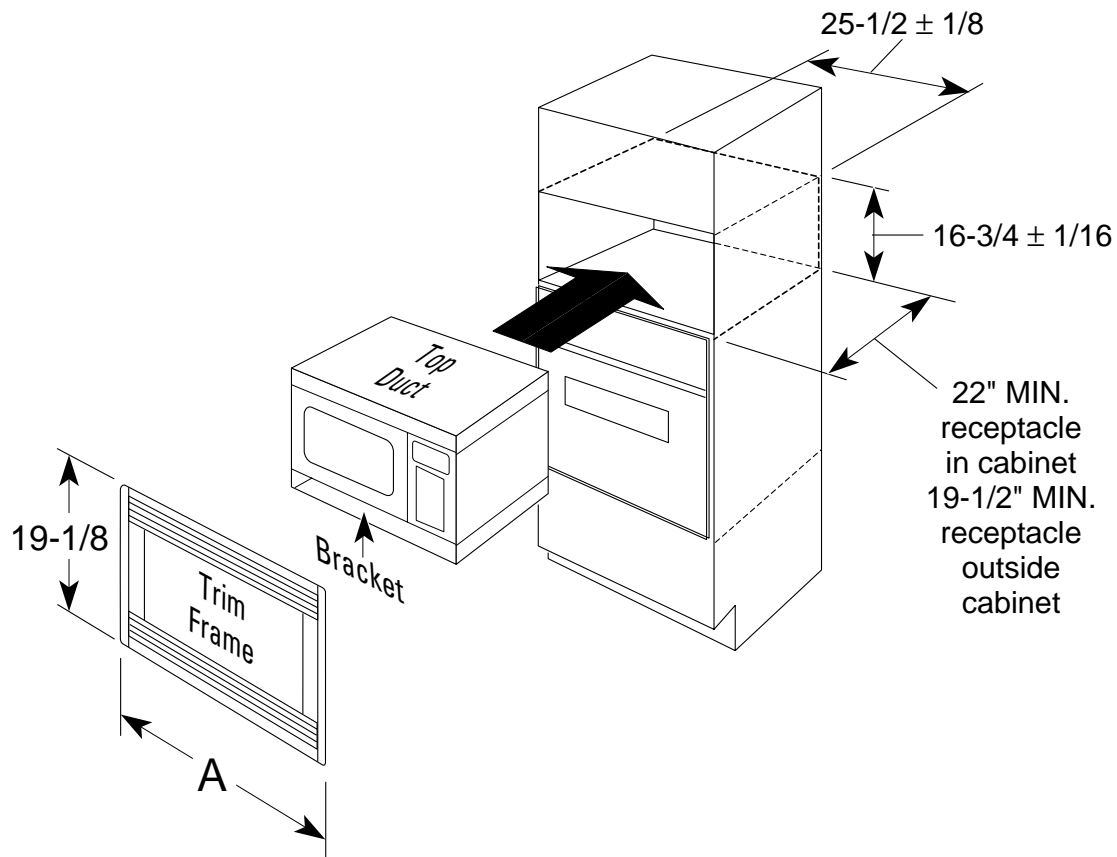

Profile™

JE2160SF – GE Profile™ 2.1 Cu. Ft. Microwave Oven

Dimensions (in inches)

| Exterior Dimensions (in inches) | |
|---------------------------------|-----------------------------|
| W x H x D | 24-1/8 x 13-13/16 x 19-7/16 |

| Accessory Trim Kits | "A" |
|---------------------|---------|
| 30" Deluxe | 29-3/4" |
| 27" Deluxe | 26-5/8" |

Optional Accessory Trim Kits for 2.1 GE Profile™ Microwave Ovens (Available at additional cost)

Note: 120V, 60-cycle, grounded power receptacle location optional on back within cabinet opening.

Installation Information: This information is not intended to be used for installing unit described. Before installing, consult installation instructions packed with product/kit for current dimensional data.