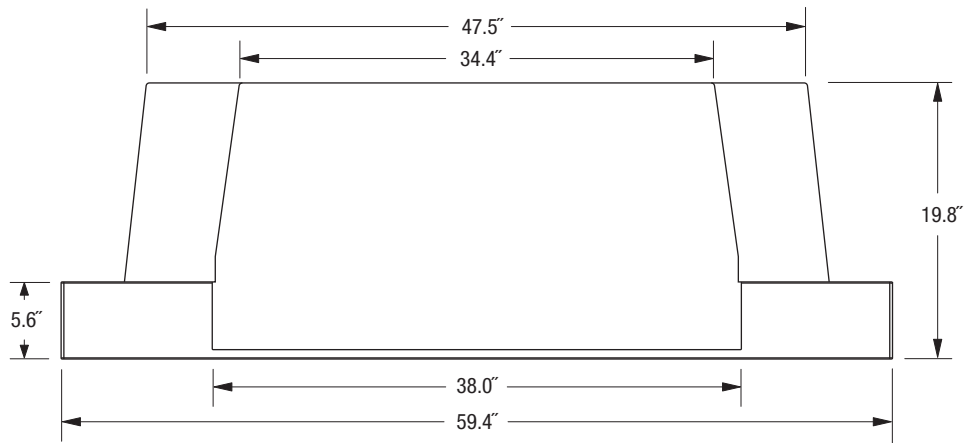

MB-62927

Base for Model
WD-62927

TOP

OVERALL DIMENSIONS (Approx.)

Effective Height	Height with TV	Width	Depth
18.0"	58.5"	59.4"	19.8"

FRONT

LEFT SIDE

GLASS SHELF HEIGHT ADJUSTABLE; SHOWN IN CENTERMOST POSITION

Note: Illustrations not necessarily to scale. Descriptions and specifications subject to change without notice. The dimensions are approximate for general information when deciding the locations and placements of the product. When creating a custom-built environment for this product, please take exact measurements from the specific unit to be installed before doing any finished carpentry. When installing the unit, allow for air circulation, ventilation, and variations due to manufacturing tolerances. The cosmetic appearance of the product may vary from that depicted here. Not responsible for typographical or printed errors.