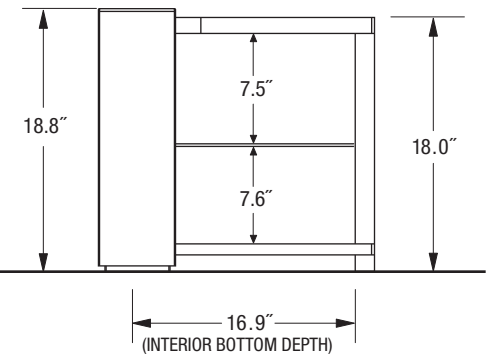

MB-62927

Base for Model
WD-62927

TOP

OVERALL DIMENSIONS (Approx.)

Effective Height	Height with TV	Width	Depth
18.0"	58.5"	59.4"	19.8"

FRONT

LEFT SIDE

GLASS SHELF HEIGHT ADJUSTABLE; SHOWN IN CENTERMOST POSITION

Note: Illustrations not necessarily to scale. Descriptions and specifications subject to change without notice. The dimensions are approximate for general information when deciding the locations and placements of the product. When creating a custom-built environment for this product, please take exact measurements from the specific unit to be installed before doing any finished carpentry. When installing the unit, allow for air circulation, ventilation, and variations due to manufacturing tolerances. The cosmetic appearance of the product may vary from that depicted here. Not responsible for typographical or printed errors.