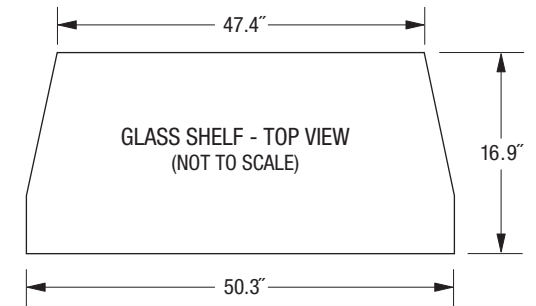

MB-62927

Base for Model
WD-62927

TOP

OVERALL DIMENSIONS (Approx.)

Effective Height	Height with TV	Width	Depth
18.0"	58.5"	59.4"	19.8"

FRONT

LEFT SIDE

GLASS SHELF HEIGHT ADJUSTABLE; SHOWN IN CENTERMOST POSITION

Note: Illustrations not necessarily to scale. Descriptions and specifications subject to change without notice. The dimensions are approximate for general information when deciding the locations and placements of the product. When creating a custom-built environment for this product, please take exact measurements from the specific unit to be installed before doing any finished carpentry. When installing the unit, allow for air circulation, ventilation, and variations due to manufacturing tolerances. The cosmetic appearance of the product may vary from that depicted here. Not responsible for typographical or printed errors.