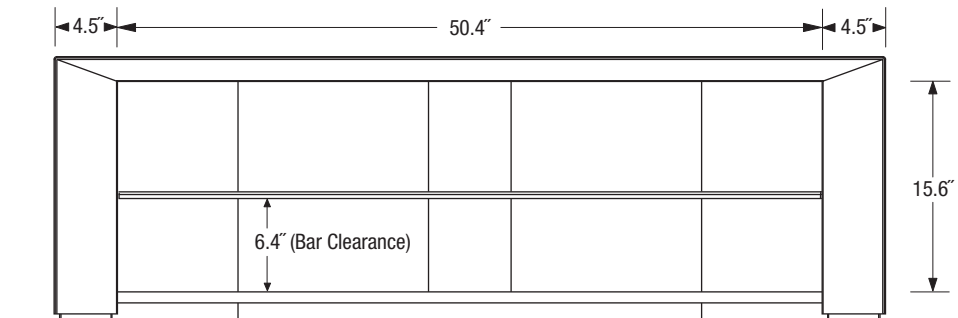

MB-62927

Base for Model
WD-62927

TOP

OVERALL DIMENSIONS (Approx.)

Effective Height	Height with TV	Width	Depth
18.0"	58.5"	59.4"	19.8"

FRONT

LEFT SIDE

GLASS SHELF HEIGHT ADJUSTABLE; SHOWN IN CENTERMOST POSITION

Note: Illustrations not necessarily to scale. Descriptions and specifications subject to change without notice. The dimensions are approximate for general information when deciding the locations and placements of the product. When creating a custom-built environment for this product, please take exact measurements from the specific unit to be installed before doing any finished carpentry. When installing the unit, allow for air circulation, ventilation, and variations due to manufacturing tolerances. The cosmetic appearance of the product may vary from that depicted here. Not responsible for typographical or printed errors.