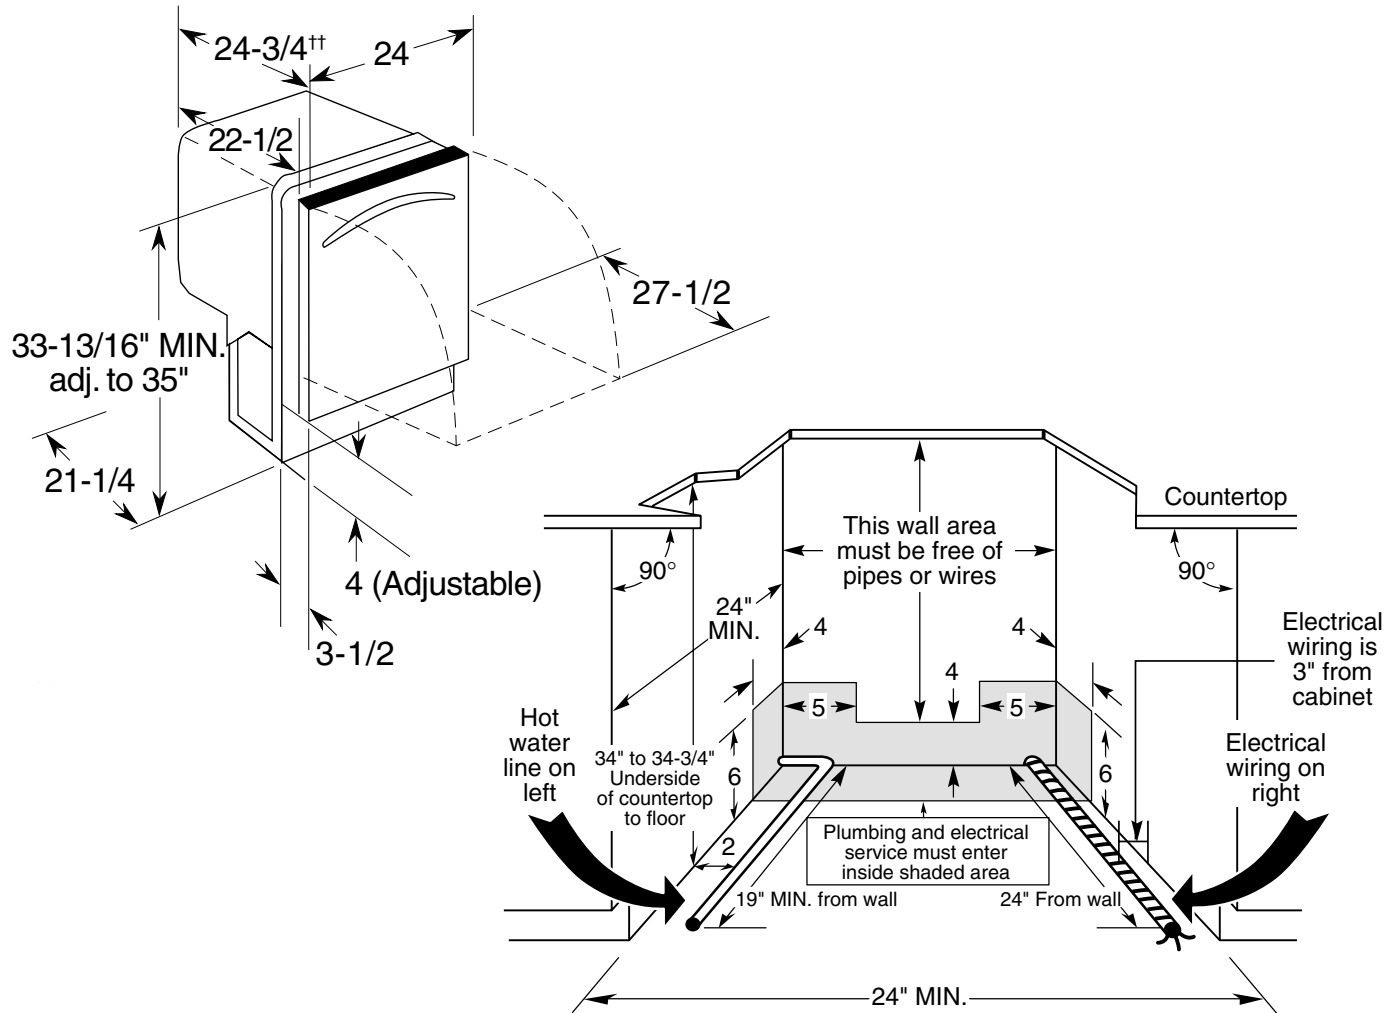

PDW9900/9980LSS

GE Profile™ Dishwasher with SmartDispense™

Dimensions and Installation Information (in inches)

Electrical Rating

Voltage AC.....	120
Hertz.....	60
Total connected load amperage.....	9.1
Calrod® heater watts max.....	875

For use on adequately wired 120-volt, 15-amp circuit having 2-wire service with a separate ground wire. This appliance must be grounded for safe operation.

Installation Information: Before installing, consult installation instructions packed with product for current dimensional data.

†† Add 1/2" for deepest part of contour door. Allow an additional 2" for the handle on PDW9900/9800/9200 Series models.

For answers to your Monogram®, GE Profile™ or GE® appliance questions, visit our website at ge.com or call GE Answer Center® service, 800.626.2000.