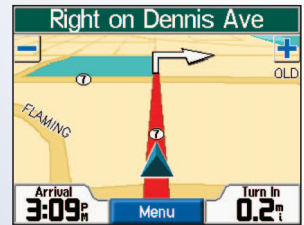

Accessories

- Standard:** pre-programmed with detailed U.S., Canada and Puerto Rico maps (c330/340)
suction cup mount with 12v power adapter
PC/USB interface cable
quick reference guide
MapSource City Select
North America NT DVD (c320)
removable SD card (c320)
- Optional:** remote GPS antenna (GA 27C)
deluxe carrying case
select MapSource® products
faceplate kits
dash mount
GTM™ 10 FM TMC traffic receiver (c340)
owner's manual (on-line)

Use the "find" feature to select an attraction or point of interest.

See your destination on the map.

Get turn-by-turn directions and voice prompts to guide you to your destination.

Screens shown with City Select data