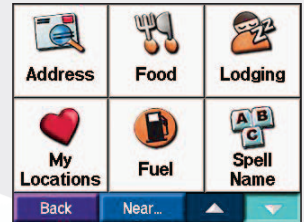

Physical

- **Size:** 4.4"W x 3.2"H x 2.8"D (11.3 x 8.2 x 7.2 cm)
- **Weight:** .59 pounds (269 g)
- **Display:** 2.8"W x 2.1"H (7.2 x 5.4 cm); 320 x 240 pixels; bright, 16-bit LCD, with white backlight and touch screen

- **Case:** Not waterproof or IPX0
- **Temp. range:** 32°F to 140°F (0°C to 60°C)
- **Data storage:** Indefinite; no memory battery required

Power

- **Input:** 12/24v DC
- **Usage:** 15w max. @ 13.8v DC
- **Battery life:** up to 8 hours

Accessories

- **Standard:** pre-programmed with detailed U.S., Canada and Puerto Rico maps (c330/340)
  suction cup mount with 12v power adapter
  PC/USB interface cable
  quick reference guide
  MapSource City Select
  North America NT DVD (c320)
  removable SD card (c320)
- **Optional:** remote GPS antenna (GA 27C)
  deluxe carrying case
  select MapSource® products
  faceplate kits
  dash mount
  GTM™ 10 FM TMC traffic receiver (c340)
  owner's manual (on-line)

Use the "find" feature to select an attraction or point of interest.