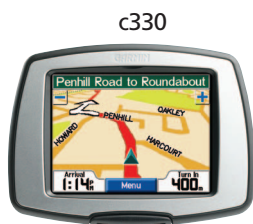

Here's how the units are different

c320

- SD card slot
- full coverage
- City Select NT DVD & blank 128 MB SD card

c330

- SD card slot
- full coverage
- preloaded

c340

- SD card slot
- full coverage
- preloaded
- TTS (Text-To-Speech)
- Traffic alerts using optional GTM 10