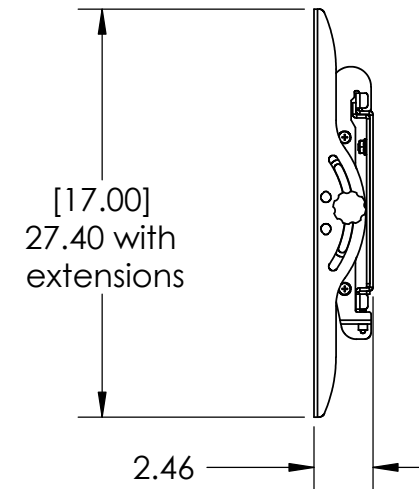

Wall Plate Expansion Range : 27" Minimum to 42.25 Maximum

Dimension Range :
2" Minimum to 40" Maximum

Maximum Weight Capacity: 280 lbs.

Mounting Pattern Universal Including VESA 600

PROPRIETARY AND CONFIDENTIAL
THE INFORMATION CONTAINED IN THIS DRAWING IS THE SOLE PROPERTY OF SANUS SYSTEMS. ANY REPRODUCTION IN PART OR AS A WHOLE WITHOUT THE WRITTEN PERMISSION OF SANUS SYSTEMS IS PROHIBITED.

Tilt Wall Mount

	NAME	DATE
DRAWN	NAS	11/14/05
CHECKED		
ENG APPR.		
MFG APPR.		
Q.A.		

SANUS SYSTEMS

TITLE:

VMPL3

SCALE: 1:4

SHEET 1 OF 1

5