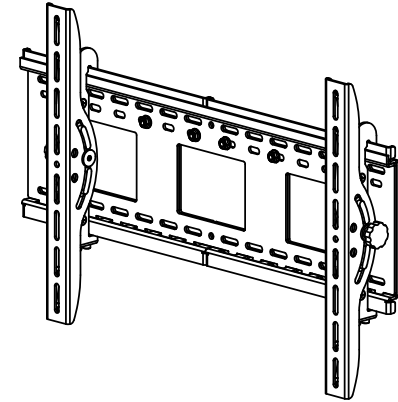

Wall Plate Expansion Range : 27" Minimum to 42.25 Maximum

Dimension Range :
2" Minimum to 40" Maximum

Maximum Weight Capacity: 280 lbs.

Mounting Pattern Universal Including VESA 600

PROPRIETARY AND CONFIDENTIAL
THE INFORMATION CONTAINED IN THIS DRAWING IS THE SOLE PROPERTY OF SANUS SYSTEMS. ANY REPRODUCTION IN PART OR AS A WHOLE WITHOUT THE WRITTEN PERMISSION OF SANUS SYSTEMS IS PROHIBITED.

Tilt Wall Mount

	NAME	DATE
DRAWN	NAS	11/14/05
CHECKED		
ENG APPR.		
MFG APPR.		
Q.A.		

SANUS SYSTEMS

TITLE:

VMPL3

SCALE: 1:4

SHEET 1 OF 1

5