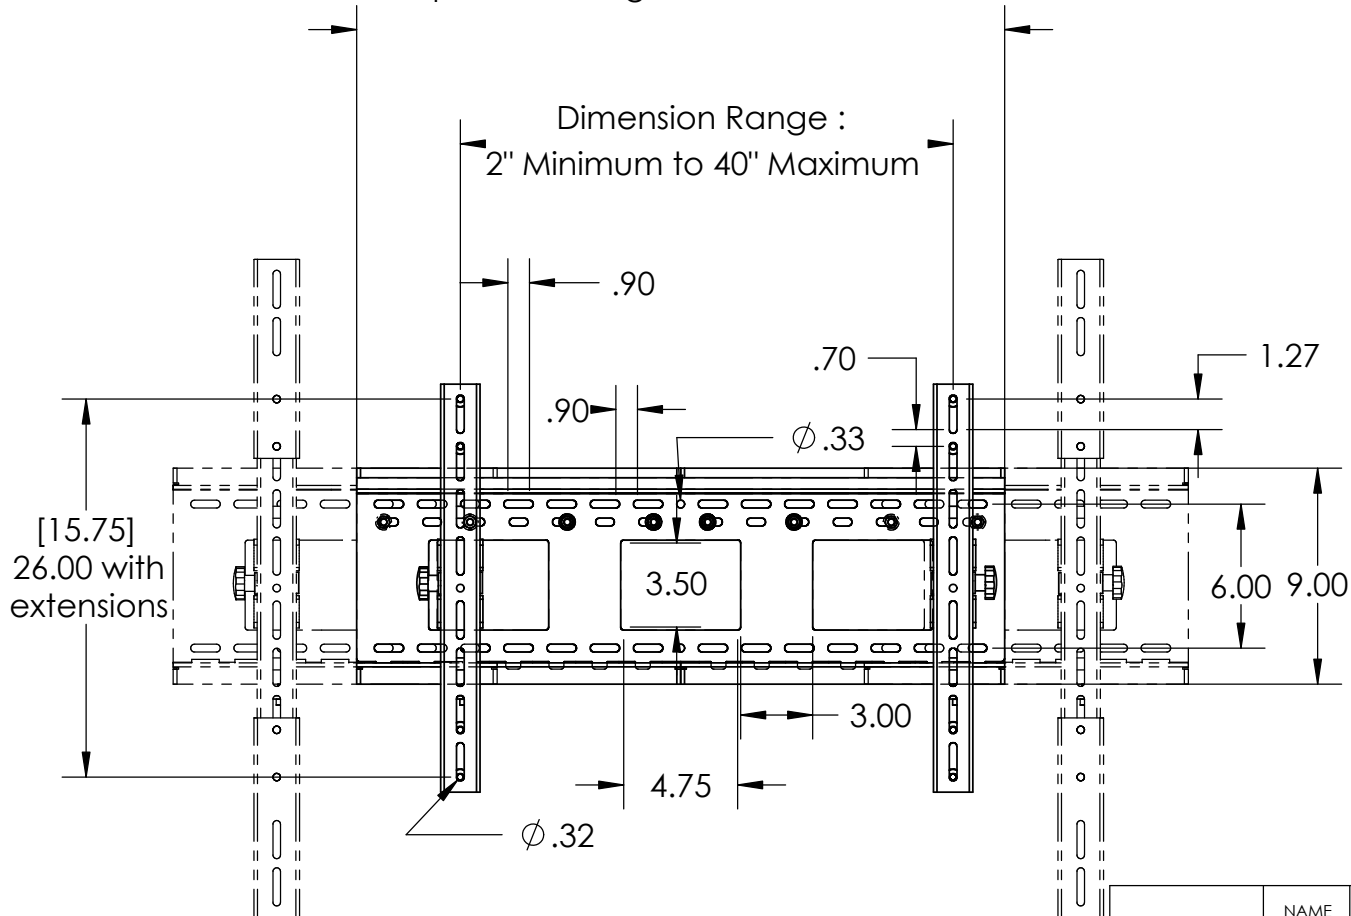

Wall Plate Expansion Range : 27" Minimum to 42.25 Maximum

Dimension Range :
2" Minimum to 40" Maximum

Maximum Weight Capacity: 280 lbs.

Mounting Pattern Universal Including VESA 600

PROPRIETARY AND CONFIDENTIAL
THE INFORMATION CONTAINED IN THIS DRAWING IS THE SOLE PROPERTY OF SANUS SYSTEMS. ANY REPRODUCTION IN PART OR AS A WHOLE WITHOUT THE WRITTEN PERMISSION OF SANUS SYSTEMS IS PROHIBITED.

Tilt Wall Mount

	NAME	DATE
DRAWN	NAS	11/14/05
CHECKED		
ENG APPR.		
MFG APPR.		
Q.A.		

SANUS SYSTEMS

TITLE:

VMPL3

SCALE: 1:4

SHEET 1 OF 1

5