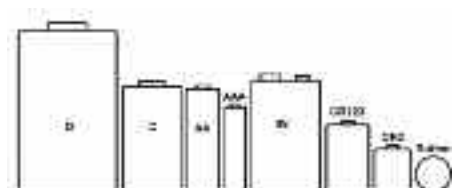

# 5800 Wireless Replacement Battery Chart

Product	Battery Type	Product	Battery Type
5800CO	CR123	5816MN	CR123
5800MICRA	CR1620 coin cell	5816OD	AA Lithium (Qty 2)
5800PIR-RES	CR123	5817XT	CR123
5800PIR	CR123	5817CBXT	CR123
5800PIR-COM	CR123	5818	CR123
5800PIR-OD	AA lithium (Qty 4)	5818MNL	AAA lithium*
5800RPS	CR1620 coin cell	5819	CR123
5800SS1	CR2	5819WHS	CR123
5800WAVE	WALYNX-RCHB-SC	5819BRS	CR123
5801	CR123	5820L	AAA lithium*
5802	CR1/3N (not replaceable)	5821	CR123
5802MN	CR2032 coin cell	5827	9 volt alkaline
5802WXT/5802WXT-2	CR2032 coin cell	5828V	AA alkaline (Qty 3)
5804	CR2025 coin cell	5839	9 volt Lithium
5804BD	CR2430 (Qty 2)	5853	CR123 (Qty 2)
5804BDV	CR2430 (Qty 2)	5869	CR123
5804Watch	CR2025 coin cell	5870API-WH	CR2
5805-6	CR2032 coin cell	5870API-GY	CR2
5806	9 volt alkaline (Qty 2)	5878	CR2032 coin cell
5806W3	CR123	5890	CR123 (Qty 2)
5808	CR123 (Qty 2)	5890PI	CR123 (Qty 2)
5808LST	CR123 (Qty 2)	5894PI	CR123 (Qty 3)
5808W3	CR123	5897-35	CR123 (Qty 4)
5809	CR123	5898	AA lithium (Qty 4)
5811	CR2032 coin cell		
5811BR	CR2032 coin cell		
5814	CR2430 coin cell		
5815	CR123		
5816	CR123		
		LYNX Plus/LYNX Touch	LYNXRCHKIT-HC LYNXRCHKIT-SC LYNXRCHKIT-SHA