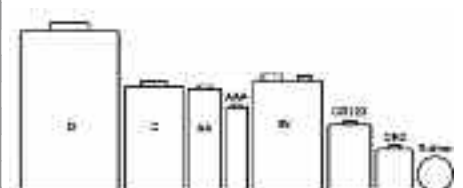

# 5800 Wireless Replacement Battery Chart

Product	Battery Type	Product	Battery Type
5800CO	CR123	5816MN	CR123
5800MICRA	CR1620 coin cell	5816OD	AA Lithium (Qty 2)
5800PIR-RES	CR123	5817XT	CR123
5800PIR	CR123	5817CBXT	CR123
5800PIR-COM	CR123	5818	CR123
5800PIR-OD	AA lithium (Qty 4)	5818MNL	AAA lithium*
5800RPS	CR1620 coin cell	5819	CR123
5800SS1	CR2	5819WHS	CR123
5800WAVE	WALYNX-RCHB-SC	5819BRS	CR123
5801	CR123	5820L	AAA lithium*
5802	CR1/3N (not replaceable)	5821	CR123
5802MN	CR2032 coin cell	5827	9 volt alkaline
5802WXT/5802WXT-2	CR2032 coin cell	5828V	AA alkaline (Qty 3)
5804	CR2025 coin cell	5839	9 volt Lithium
5804BD	CR2430 (Qty 2)	5853	CR123 (Qty 2)
5804BDV	CR2430 (Qty 2)	5869	CR123
5804Watch	CR2025 coin cell	5870API-WH	CR2
5805-6	CR2032 coin cell	5870API-GY	CR2
5806	9 volt alkaline (Qty 2)	5878	CR2032 coin cell
5806W3	CR123	5890	CR123 (Qty 2)
5808	CR123 (Qty 2)	5890PI	CR123 (Qty 2)
5808LST	CR123 (Qty 2)	5894PI	CR123 (Qty 3)
5808W3	CR123	5897-35	CR123 (Qty 4)
5809	CR123	5898	AA lithium (Qty 4)
5811	CR2032 coin cell		
5811BR	CR2032 coin cell		
5814	CR2430 coin cell		
5815	CR123		
5816	CR123		
		LYNX Plus/LYNX Touch	LYNXRCHKIT-HC LYNXRCHKIT-SC LYNXRCHKIT-SHA