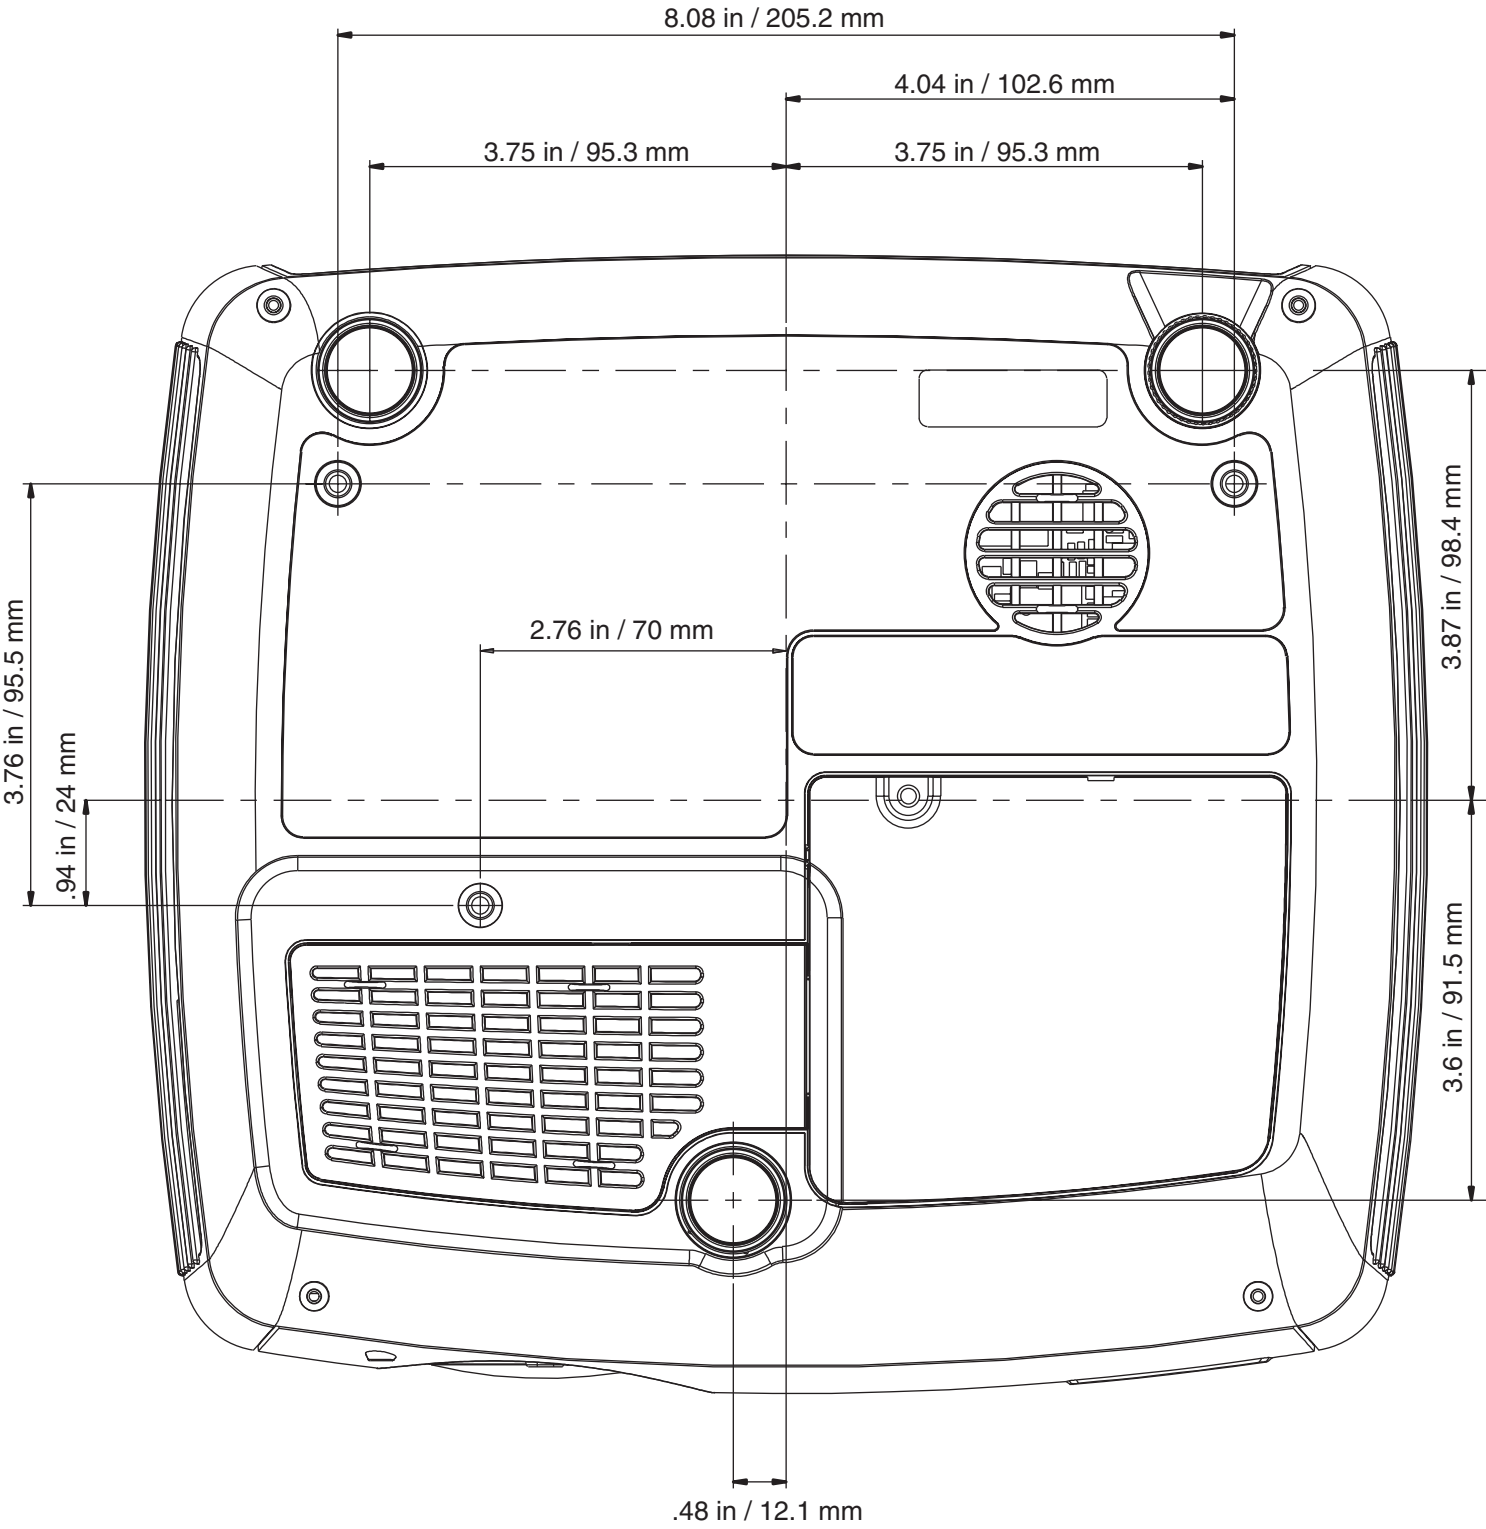

SP5000 top view

11.57 in / 293.84 mm

# SP5000 bottom view

# SP5000 front and rear views