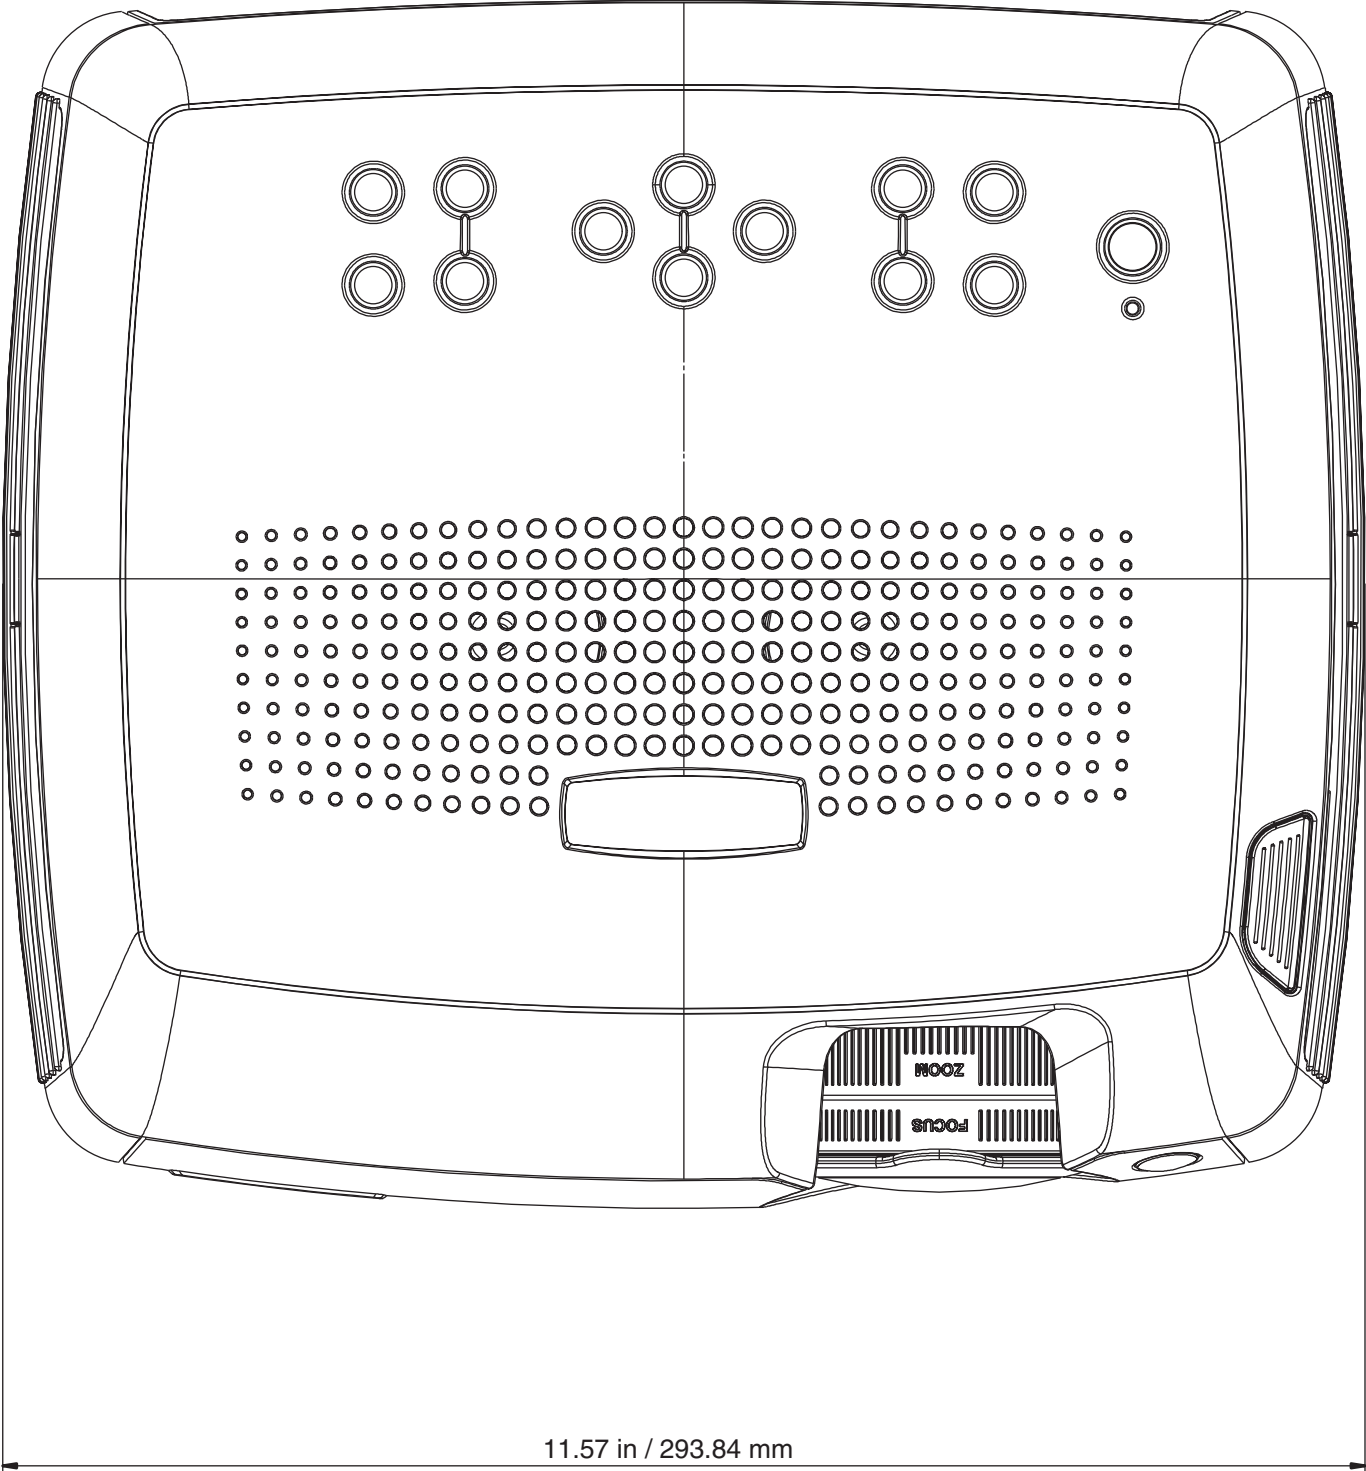

SP5000 top view

11.57 in / 293.84 mm

# SP5000 bottom view

# SP5000 front and rear views