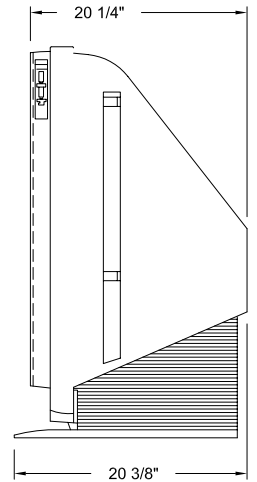

SONY

KDF60WF655

DESCRIPTION: _____

POWER REQUIREMENTS: _____

DIMENSIONS (WHD): 62"X 39 5/8"X 20 3/8"

POWER CONSUMPTION: _____

WEIGHT: _____

FRONT VIEW

SIDE VIEW

TOP VIEW

BACK VIEW

NOTE: This drawing is based on prototype and/or pre-production models, not final product and should be used to estimate space and electrical requirements only!

NOTE:

WHERE THERE ARE CLOSE TOLERANCES INVOLVED IN CABINET BUILDING OR APPLICATIONS WHICH REQUIRE A GREAT DEGREE OF PRECISION WE RECOMMEND THAT THE PRODUCT ITSELF BE USED TO MAKE THE ACTUAL MEASUREMENTS. SONY WILL NOT BE RESPONSIBLE FOR INACCURACIES IN THE DESIGN OR MANUFACTURE OF ENCLOSURES.