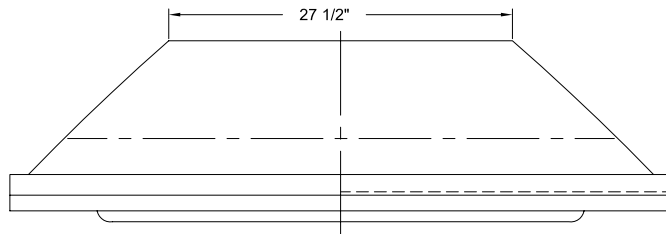

SONY

KDF60WF655

DESCRIPTION: _____

POWER REQUIREMENTS: _____

DIMENSIONS (WHD): 62"X 39 5/8"X 20 3/8"

POWER CONSUMPTION: _____

WEIGHT: _____

FRONT VIEW

SIDE VIEW

TOP VIEW

BACK VIEW

NOTE: This drawing is based on prototype and/or pre-production models, not final product and should be used to estimate space and electrical requirements only!

NOTE:

WHERE THERE ARE CLOSE TOLERANCES INVOLVED IN CABINET BUILDING OR APPLICATIONS WHICH REQUIRE A GREAT DEGREE OF PRECISION WE RECOMMEND THAT THE PRODUCT ITSELF BE USED TO MAKE THE ACTUAL MEASUREMENTS. SONY WILL NOT BE RESPONSIBLE FOR INACCURACIES IN THE DESIGN OR MANUFACTURE OF ENCLOSURES.