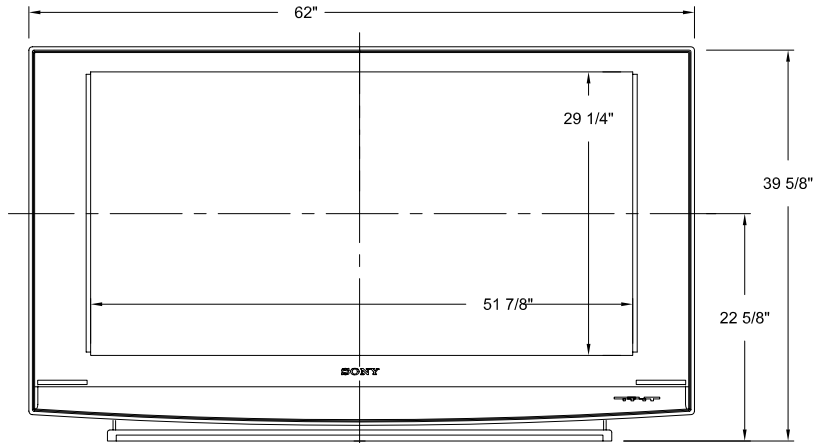

SONY

KDF60WF655

DESCRIPTION: _____

POWER REQUIREMENTS: _____

DIMENSIONS (WHD): 62"X 39 5/8"X 20 3/8"

POWER CONSUMPTION: _____

WEIGHT: _____

FRONT VIEW

SIDE VIEW

TOP VIEW

BACK VIEW

NOTE: This drawing is based on prototype and/or pre-production models, not final product and should be used to estimate space and electrical requirements only!

NOTE:

WHERE THERE ARE CLOSE TOLERANCES INVOLVED IN CABINET BUILDING OR APPLICATIONS WHICH REQUIRE A GREAT DEGREE OF PRECISION WE RECOMMEND THAT THE PRODUCT ITSELF BE USED TO MAKE THE ACTUAL MEASUREMENTS. SONY WILL NOT BE RESPONSIBLE FOR INACCURACIES IN THE DESIGN OR MANUFACTURE OF ENCLOSURES.