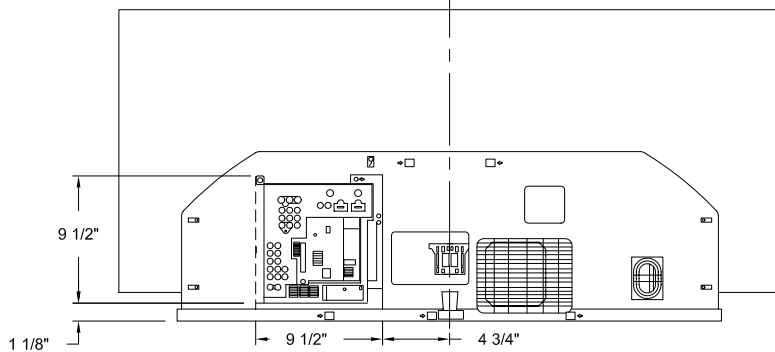

SONY

KDF60WF655

DESCRIPTION: _____

POWER REQUIREMENTS: _____

DIMENSIONS (WHD): 62"X 39 5/8"X 20 3/8"

POWER CONSUMPTION: _____

WEIGHT: _____

FRONT VIEW

SIDE VIEW

TOP VIEW

BACK VIEW

NOTE: This drawing is based on prototype and/or pre-production models, not final product and should be used to estimate space and electrical requirements only!

NOTE:

WHERE THERE ARE CLOSE TOLERANCES INVOLVED IN CABINET BUILDING OR APPLICATIONS WHICH REQUIRE A GREAT DEGREE OF PRECISION WE RECOMMEND THAT THE PRODUCT ITSELF BE USED TO MAKE THE ACTUAL MEASUREMENTS. SONY WILL NOT BE RESPONSIBLE FOR INACCURACIES IN THE DESIGN OR MANUFACTURE OF ENCLOSURES.