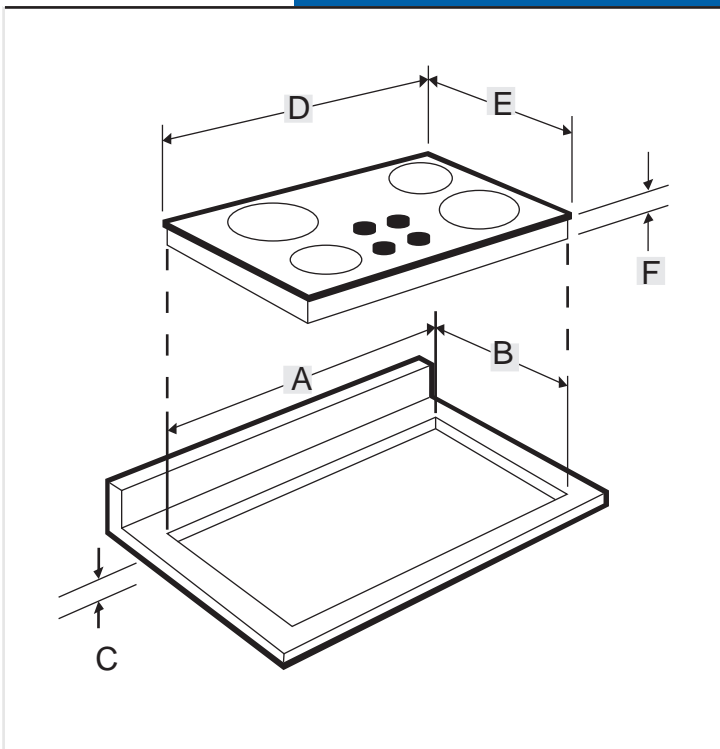

30"

BUILT-IN ELECTRIC COOKTOP

MEC5430

Dimensions

■	Inches	Centimeters
A	29 1/16	73.8
B	20 3/8	51.75
C	4 1/8	10.5
D	29 15/16	76.0
E	21	53.3
F	3 3/4	9.5

Notes:

1. Minimum to Front Edge of Counter: 2 1/8 inches
2. Clearance above Cooktop: 30 inches
3. Crated weight: 45 lbs.