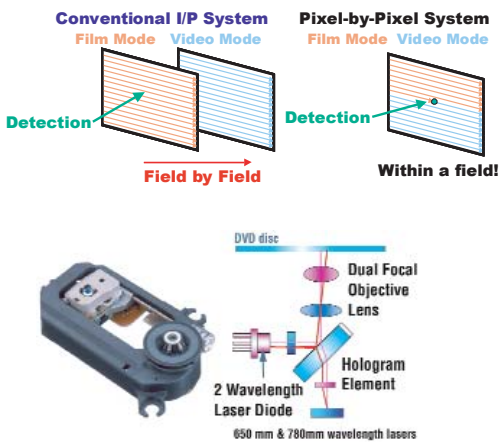

Specifications

Specifications

Video

- Precision Drive™ System (2 Laser Assembly)
- Video horizontal resolution: >500 TV lines
- Digital Output (kHz/Bit): 48 kHz/16 Bit

Audio

- Audio Frequency Response (DVD, 96 kHz PCM): 2-44,000Hz, ±1.0dB
- Audio Frequency Response (DVD, 48 kHz PCM): 2-44,000Hz, ±0.5dB
- Audio Signal-to-Noise Ratio: > 115 dB
- Audio Dynamic Range: > 103 dB (DVD); > 99 dB (CD)
- Harmonic Distortion: <0.003%

Connections

Video Outputs

- Component Video Output x 1
- S-Video Output x 1
- Composite Video Output x 1
- Coaxial Digital Output x 1
- Optical Digital Output x 1

Audio Outputs

- Analog Audio Output x 1

General

- Power Requirements: AC120V, 60 Hz
- Power Consumption (In Operation): 13W

Accessories

Supplied Accessories

- Instruction Manual
- RMT-D153A Remote Control
- AV Cable
- AA Battery x 2

Weights & Measures

- Approx. Dimensions (w/h/d): 17" x 2.16" x 9.33" (430 x 55.5 x 237.1 mm)
- Approx. Weight: 4.75 lbs. (2.15 kg)

UPC Code

- 027242622463