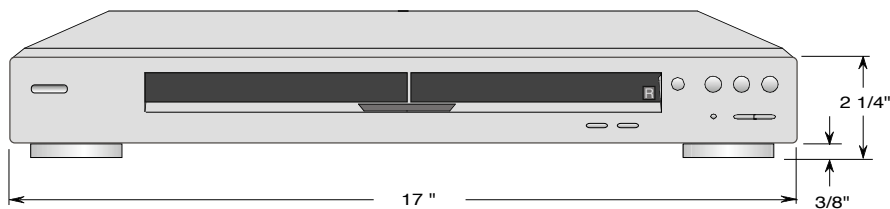

SONY

DVP-NS725P

DESCRIPTION: DVD
 PLAYER
DIMENSIONS
(WHD): 17 " x 2 1/4 " x 9 1/2 "
WEIGHT: 5 lbs oz

POWER
REQUIREMENTS: 120V AC
 60Hz
POWER
CONSUMPTION: 13watts
 approx

RMT-D153A REMOTE COMMANDER

FRONT VIEW

SIDE VIEW

BACK VIEW

NOTE :
WHERE THERE ARE CLOSE TOLERANCES INVOLVED IN CABINET BUILDING OR APPLICATIONS WHICH REQUIRE A GREAT DEGREE OF PRECISION WE RECOMMEND THAT THE PRODUCT ITSELF BE USED TO MAKE THE ACTUAL MEASUREMENTS. SONY WILL NOT BE RESPONSIBLE FOR INACCURACIES IN THE DESIGN OR MANUFACTURE OF ENCLOSURES .