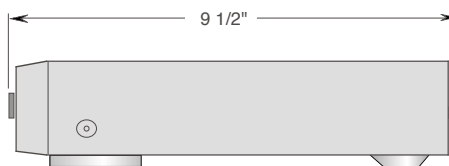

SONY

DVP-NS725P

DESCRIPTION: DVD
 PLAYER
DIMENSIONS
(WHD): 17 " x 2 1/4 " x 9 1/2 "
WEIGHT: 5 lbs oz

POWER
REQUIREMENTS: 120V AC
 60Hz
POWER
CONSUMPTION: 13watts
 approx

RMT-D153A REMOTE COMMANDER

FRONT VIEW

SIDE VIEW

BACK VIEW

NOTE :
WHERE THERE ARE CLOSE TOLERANCES INVOLVED IN CABINET BUILDING OR APPLICATIONS WHICH REQUIRE A GREAT DEGREE OF PRECISION WE RECOMMEND THAT THE PRODUCT ITSELF BE USED TO MAKE THE ACTUAL MEASUREMENTS. SONY WILL NOT BE RESPONSIBLE FOR INACCURACIES IN THE DESIGN OR MANUFACTURE OF ENCLOSURES .