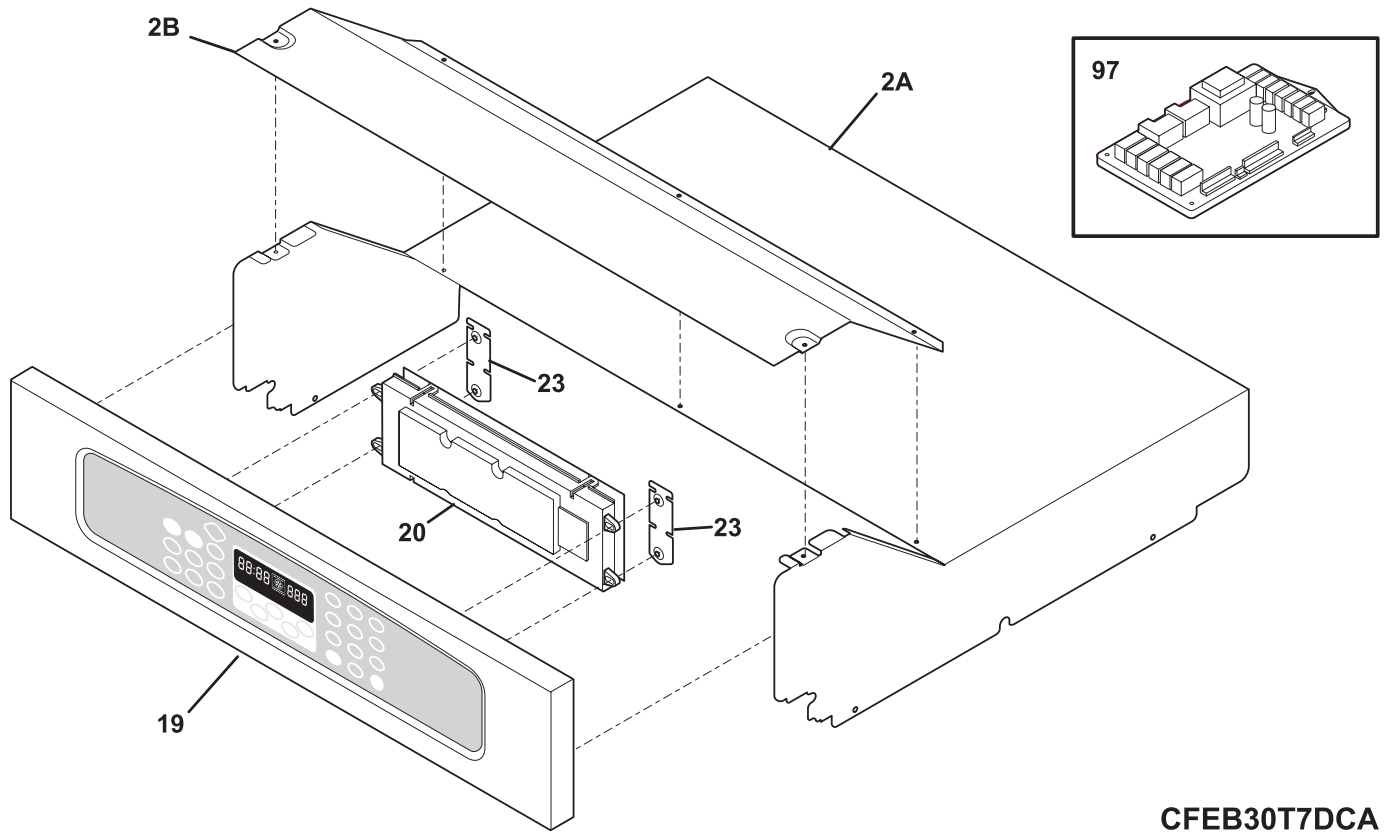

CONTROL PANEL

CFEB30T7DCA

CONTROL PANEL

POS. NO	PART NO.	DESCRIPTION
2A	318257300	Shield, oven top
2B	318260100	Cover, box
19	318271512	Control Panel Assembly, steel/glass, stainless/black, w/touch pad
20 #	316429710	Control, electronic, 5800W3, dual oven
*	316021107	Screw, hex head, 8-32, silver
23	318262900	Bracket, control mtg., (2)
97	316429800	Board, relay, dual oven
*	318231704	Harness, wiring, control-relay
*	5303211311	Screw, 8 x 0.500