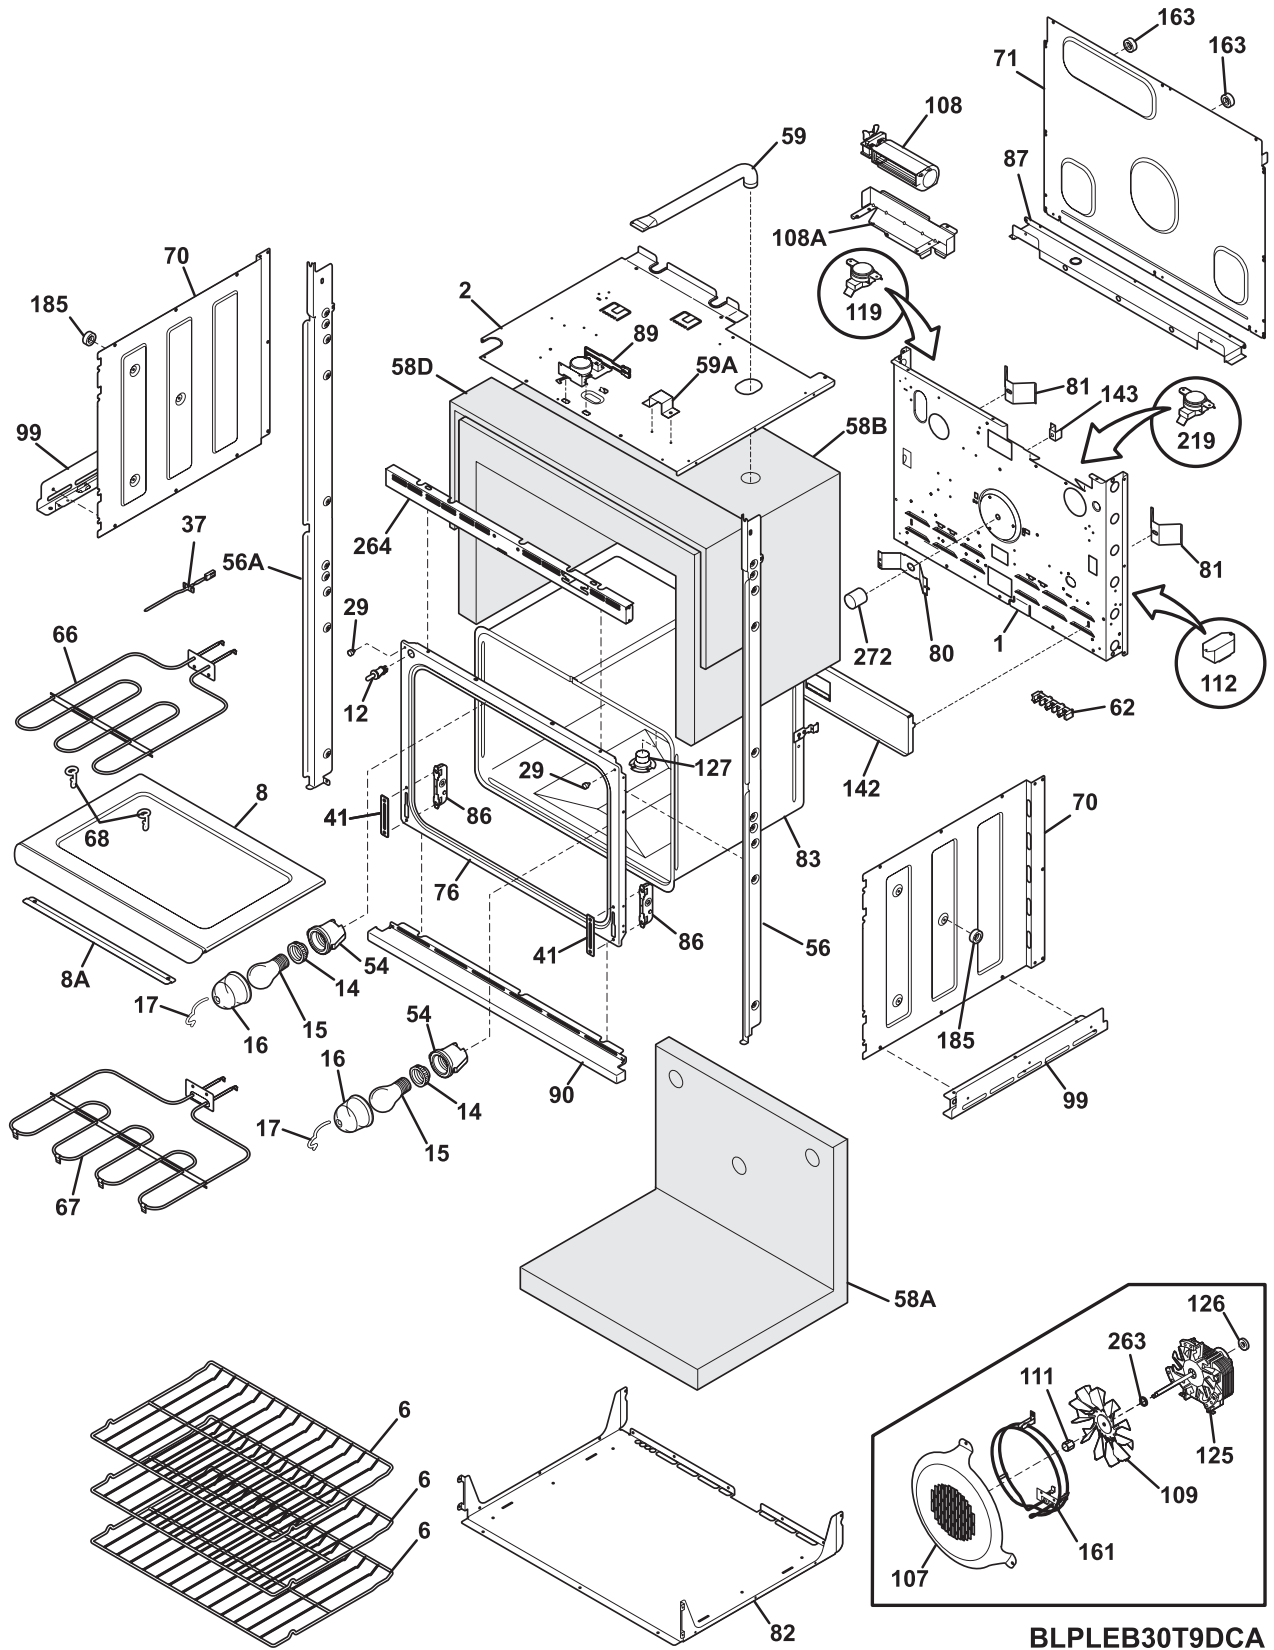

LOWER OVEN

POS. NO	PART NO.	DESCRIPTION
1	318259200	Back, main
2	318258900	Shield, insulation, upper
6	318262503	Rack, oven
8	318262001	Cover, element
8A	318285300	Bracket, element cover
12 #	318089917	Switch, light
*	3015722	Clip, wire retainer
14	318224000	Receptacle, oven light
14*	318268099	Insulation, oven light
15	5303013071	Bulb/Lamp, oven light
16	3201911	Cover, oven light, glass
17	5304400195	Retainer, light cover
29	318147411	Bumper, door, (2)
37 #	316217002	Probe, oven temp
41	5303310526	Cover, hinge cutout
54	318222400	Housing, oven light
56	318259914	Trim, side filler, black, RH
56A	318259915	Trim, side filler, black, LH
58A	318133791	Insulation, oven wrapper, back/bottom
58B	318133790	Insulation, oven wrapper, top/sides
58D	318133793	Insulation, 1/2" thick, 43 x 9.5
59	318072560	Duct, oven vent
59A	318261600	Bracket, vent tube
62	316056000	Terminal Block
62*	5303323139	Screw, 10-24 x 0.906
62*	5303323144	Nut, 10-32
66 #	318255600	Element, broil, 2750W
67	318254901	Element, bake, 3400W, 8 pass
68	5304403015	Support, element hanger
70	318259100	Shield, insulation, sides, (2)
71	318260004	Panel, rear box
76	318056217	Front, oven
80	5303320846	Plate, oven mtg
81	318192400	Spring, oven
82	318258700	Shield, insulation, lower
83	318261400	Liner, oven assy
86	5303310524	Receptacle, hinge
87	318260602	Bracket, cable mtg.
89#	318261201	Motor, latch assy
*	318231705	Harness, latch
90	318259800	Trim, base, stainless
99	318256200	Bracket, side, bottom, (2)
*	5303300265	Screw, 8-18 x 0.500, chrome, (3)
107	318219401	Cover, fan
108#	318073018	Motor, blower
*	08016432	Screw, truss head, 8-18 x 0.375
108A	318251300	Bracket, fan support
109	316136400	Blade, fan
111	316136600	Nut, fan retainer
112#	318112701	Relay
119#	318004900	Switch, thermal

LOWER OVEN

BLPLEB30T9DCA