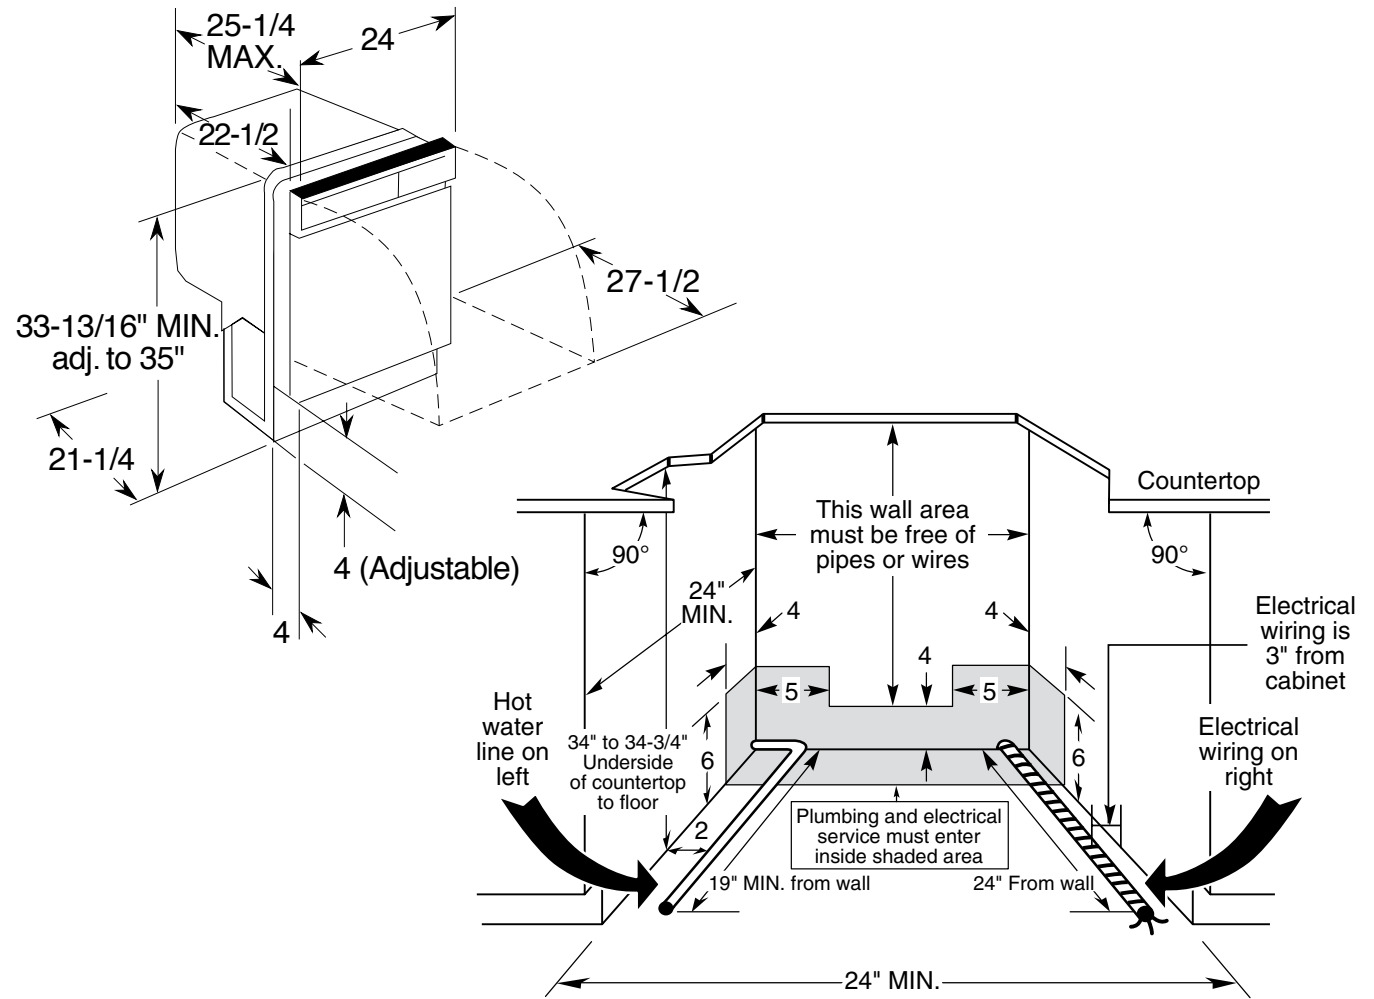

PDW7800/80R

GE Profile™ Built-In Dishwasher

Dimensions and Installation Information (in inches)

Electrical Rating

Voltage AC.....	120
Hertz.....	60
Total connected load amperage.....	9.1
Calrod® heater watts max.....	875

For use on adequately wired 120-volt, 15-amp circuit having 2-wire service with a separate ground wire. This appliance must be grounded for safe operation.

For answers to your Monogram,® GE Profile™ or GE® appliance questions, visit our website at ge.com or call GE Answer Center® service, 800.626.2000.

- Self-cleaning 5-stage filtration - The wash system's multiple filtration levels ensure clean dishes
- Steam pre-wash - Loosens tough soils before any cycle virtually eliminating the need for soaking or pre-rinsing dishes
- Platinum silver nylon coated racks - Durable racks secure dishes
- 2 utility shelves with StemSafe - Multiple shelves create space and protect stemware
- 4 Cycles/5 Options - Makes it easy to select from a wide range of wash cycles and options
- Up to 16 place setting capacity nylon racking - Durable racking holds family-sized dish loads
- Countdown display with 1–9-hour Delay Start - Electronic display counts down to the pre-programmed start time
- Dedicated silverware jets - Precisely dedicated spray jets target the silverware for optimal cleaning
- Model PDW7800RWW – White on white
- Model PDW7800RCC – Bisque on bisque
- Model PDW7800RBB – Black on black
- Model PDW7880RSS – Stainless steel (shown)