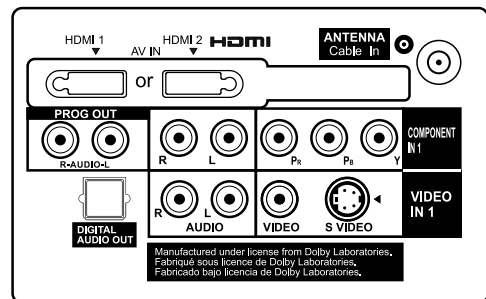

JACKS

Rear Panel

Note:

To make sure that the LCD TV fits the cabinet properly when a high degree of precision is required, we recommend that you use the LCD TV itself to make the necessary cabinet measurements. Panasonic cannot be responsible for inaccuracies in cabinet design or manufacture.

Specifications are subject to change without notice. Non-metric weights and measurements are approximate.