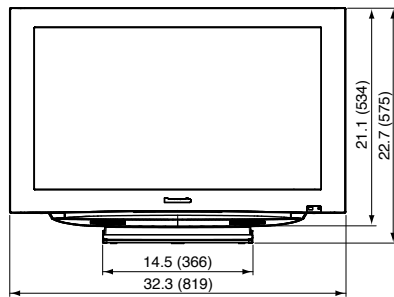

## SPECIFICATIONS

Dimensions (W x H x D)	32.3" x 22.7" x 8.9" (Including TV stand) 32.3" x 21.1" x 4.8" (TV set only)
Mass	35.3 lbs (TV set only)
Power Source	AC 120 V, 60 Hz
Power Consumption	142 W (Maximum)
Standby condition	0.6 W

## DIMENSIONS

Top View

Front View

Side View

Back View

## JACKS

Side Panel

Rear Panel

**Note:**

To make sure that the LCD TV fits the cabinet properly when a high degree of precision is required, we recommend that you use the LCD TV itself to make the necessary cabinet measurements. Panasonic cannot be responsible for inaccuracies in cabinet design or manufacture.

Specifications are subject to change without notice. Non-metric weights and measurements are approximate.