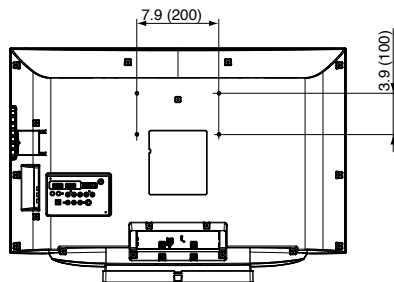

## SPECIFICATIONS

Dimensions (W x H x D)	32.3" x 22.7" x 8.9" (Including TV stand) 32.3" x 21.1" x 4.8" (TV set only)
Mass	35.3 lbs (TV set only)
Power Source	AC 120 V, 60 Hz
Power Consumption	142 W (Maximum)
Standby condition	0.6 W

## DIMENSIONS

Top View

Front View

Side View

Back View

## JACKS

Side Panel

Rear Panel

**Note:**

To make sure that the LCD TV fits the cabinet properly when a high degree of precision is required, we recommend that you use the LCD TV itself to make the necessary cabinet measurements. Panasonic cannot be responsible for inaccuracies in cabinet design or manufacture.