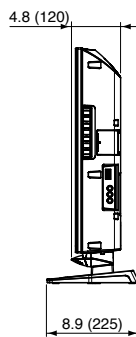

## SPECIFICATIONS

Dimensions (W x H x D)	32.3" x 22.7" x 8.9" (Including TV stand) 32.3" x 21.1" x 4.8" (TV set only)
Mass	35.3 lbs (TV set only)
Power Source	AC 120 V, 60 Hz
Power Consumption	142 W (Maximum)
Standby condition	0.6 W

## DIMENSIONS

Top View

Front View

Side View

Back View

## JACKS

Side Panel

Rear Panel

**Note:**

To make sure that the LCD TV fits the cabinet properly when a high degree of precision is required, we recommend that you use the LCD TV itself to make the necessary cabinet measurements. Panasonic cannot be responsible for inaccuracies in cabinet design or manufacture.