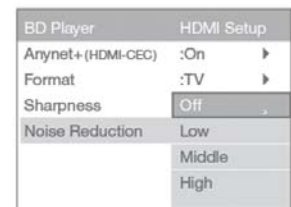

NOISE REDUCTION ADJUSTMENT

1080p with 24 fps Video Output

View scenes as they were meant to be seen. The Blu-ray movie title's original source (1080p/24fps) output and Full HD+ with HQV ensure that the quality of the original content is what you see on your screen. That means you'll enjoy film picture quality.

CD & DVD Compatible

Samsung's Blu-ray Disc Player offers state of the art viewing with CD and DVD playback compatibility. Even as you take advantage of the latest video and audio advances, you can still enjoy all your existing media content. The BD-P2400 features full backward compatibility. It's the perfect way to enjoy all your favorites!