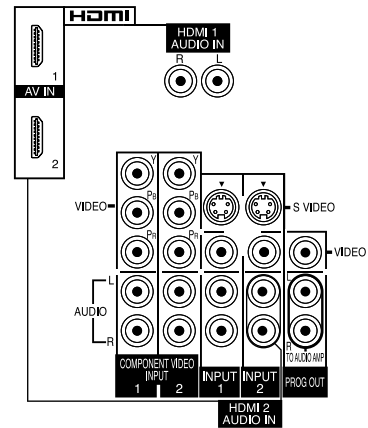

SPECIFICATIONS

Dimensions (W x H x D)	47.7" x 32.2" x 3.8" (Without Pedestal)
Weight	88.2 lbs. (Without Pedestal)
Power Source	AC 120 V, 50/60 Hz
Power Consumption	515 W (Average) Stand-by : 0.2 W

DIMENSIONS

TOP View

Front View

Side View

Back View

Side and top view with the pedestal attached

JACKS

Front Panel

Rear Panel