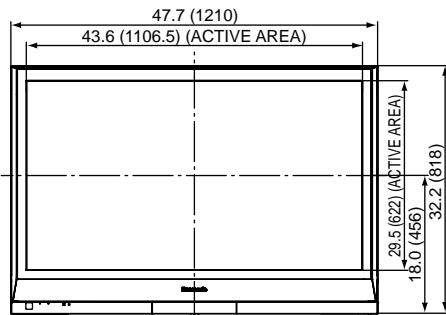

SPECIFICATIONS

Dimensions (W x H x D)	47.7" x 32.2" x 3.8" (Without Pedestal)
Weight	88.2 lbs. (Without Pedestal)
Power Source	AC 120 V, 50/60 Hz
Power Consumption	515 W (Average) Stand-by : 0.2 W

DIMENSIONS

TOP View

Front View

Side View

Back View

Side and top view with the pedestal attached

JACKS

Front Panel

Rear Panel