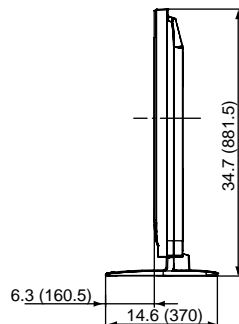

SPECIFICATIONS

Dimensions (W x H x D)	47.7" x 32.2" x 3.8" (Without Pedestal)
Weight	88.2 lbs. (Without Pedestal)
Power Source	AC 120 V, 50/60 Hz
Power Consumption	515 W (Average) Stand-by : 0.2 W

DIMENSIONS

TOP View

Front View

Side View

Back View

Side and top view with the pedestal attached

JACKS

Front Panel

Rear Panel