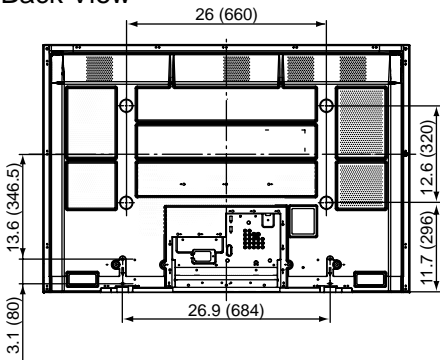

SPECIFICATIONS

Dimensions (W x H x D)	47.7" x 32.2" x 3.8" (Without Pedestal)
Weight	88.2 lbs. (Without Pedestal)
Power Source	AC 120 V, 50/60 Hz
Power Consumption	515 W (Average) Stand-by : 0.2 W

DIMENSIONS

TOP View

Front View

Side View

Back View

Side and top view with the pedestal attached

JACKS

Front Panel

Rear Panel