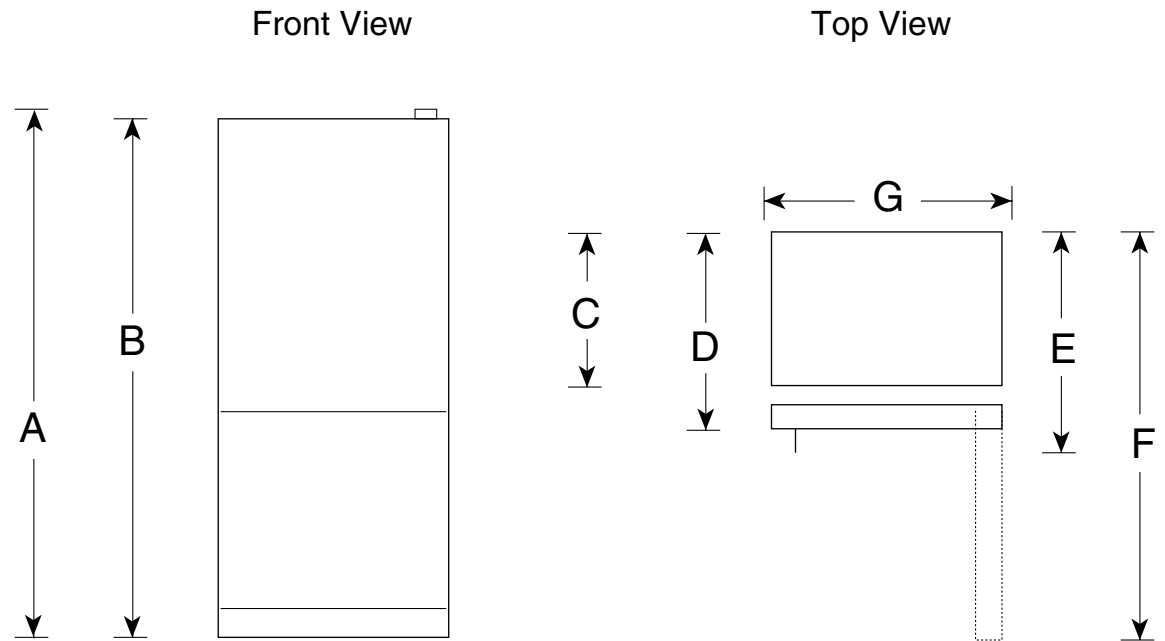

PFS22SIS

GE Profile™ 22.2 Cu. Ft. Stainless Bottom-Freezer Refrigerator

Dimensions and Installation Information (in inches)

Overall Dimensions	Height to top of hinge (in.) A	68-5/8
	Height to top of case (in.) B	67-7/8
	Case depth without door (in.) C	28-1/4
	Case depth less door handle (in.) D	31-3/4
	Case depth with door handle (in.) E	33-7/8
	Depth with fresh food door open 90° (in.) F	45-1/2
	Width (in.) G	32-7/8
Air Clearances	Width with door open 90° inc. door handle (in.) H	36-1/4
	Each side (in.)	1/8
	Top (in.)	1
	Back (in.)	1

Note: All Right-Hand Refrigerator Doors: As you face the front of the refrigerator, the handle is on your left and the hinges are on your right.

Note: All Left-Hand Refrigerator Doors: As you face the front of the refrigerator, the handle is on your right and the hinges are on your left.