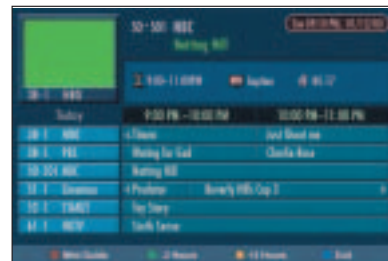

SIR-T451

High Definition Terrestrial Tuner

STB

Samsung brings you great flexibility for delivering FREE over-the-air digital television signals to a DTV-ready television or DTV-capable computer monitors. Award-winning Samsung technology easily tunes and decodes all 18 ATSC Table 3 broadcast formats. With the Samsung SIR-T451, you can view HDTV, SDTV, and listen to Dolby® Digital 2.0 stereo or Dolby® Digital 5.1 surround audio through your audio system. Samsung solves output worries with a wide selection of output options including 1080i, 720p or 480p/i DTV formats, and connection options including DVI (1), Component (1), Composite (1), Audio-Rt/Lt, Dolby® Digital Coaxial and Optical. Attractive styling and affordable pricing make the Samsung SIR-T451 a perfect solution.

SAMSUNG

SIR-T451

High Definition Terrestrial Tuner

Mini Program Guide

Set-Up Guide

Program Guide

INPUT/OUTPUT TERMINALS

Video

- DVI with HDCP: 1
- Component out (Y,PB,PR) Out: 1
- S-Video Out: 1
- Composite (RCA) Out: 1

Sound

- Digital sound out (Optical/Coaxial): 1/1
- Analog (RCA) Out: 2

Misc

- 1 RF Input: (ATSC, Cable band)
- 4 arrow Remote Control