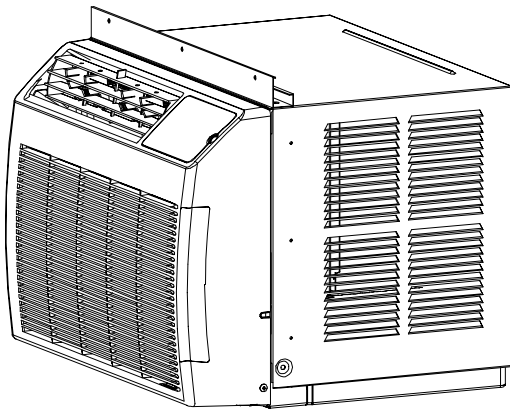

Models	AAC061STA	AAC081STA	AAC101STA	AAC121STA	AAC182STA
Electrical cont'd					
Power Cord Rating	15 Amp / 115 Volt	15 Amp / 115 Volt	15 Amp / 115 Volt	15 Amp / 115 Volt	15 Amp / 230 Volt
Power Cord Length	Extension from Unit on Right Side when Facing Unit 5 3/4 (ft.)				
Dimensions (in Inches)	Parallel	Parallel	Parallel	Parallel	Tandem
Height with Top & Bottom Rail	16	15 1/8	18 1/4	18 1/4	20 1/2
Height with Bottom Rail	14 5/8	14 1/8	16 1/2	16 1/2	18 3/4
Height of Case Only	12 5/8	13 3/8	15 3/4	15 3/4	18
Width	20 1/8	20 1/2	22	22	27 3/4
Depth with Front Off	12 5/8	20 1/2	23 5/8	23 5/8	31
Depth with Front On	17 1/4	22 1/4	25 1/2	25 1/2	32 3/4
Fits Window Widths	24 – 34 5/8	25 1/4 - 35	26 5/8 – 36 5/8	26 5/8 – 36 5/8	32 1/4 - 44
Thru Wall Max Wall Thickness	---	7 1/2	10 5/8	10 5/8	11 1/4
Net Weight (lbs.)	52	78	96	104	172
Shipping Weight (lbs.)	58	89	108	116	187

Top Air Discharge