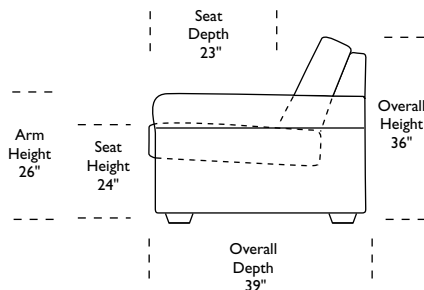

**Options:**

- Comfort Sleeper Collection with the Tiffany 24/7™ convertible bed mechanism (U.S. Patent #4737996)
- See the Comfort Sleeper section for more information (available in 5 different bed sizes)
- Queen, full & twin conventional sleepers also available (5" innerspring mattress)
- Recliners – swivel glider or wallsaver
- Storage ottoman
- Ottoman casters
- Welt trim on back & seat cushions & arms

Please use actual leather and Ultrasuede® swatches when specifying furniture as the colors shown may vary due to the printing process.

\*CSO pieces share a single seat cushion. All dimensions are approximate and subject to change. Specify components from the sitting position. Scale: 1/8 inch = 1 foot. V.10.25.01