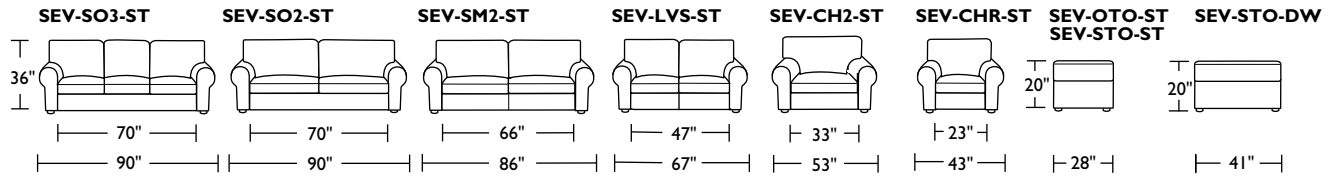

**Standard Features:**

- Eight-way hand-tied suspension
- Down seat cushions
- All top-grain leather
- Double-doweled joints with full-length corner blocks
- All hardwood frames
- Quick-ship delivery
- Lifetime warranty on frame & suspension
- Double-needle top stitching
- Loose back & seat cushions
- Tight arms

**Options:**

- Comfort Sleeper Collection with the Tiffany 24/7™ convertible bed mechanism (U.S. Patent #4737996)
- See the Comfort Sleeper section for more information (available in 5 different bed sizes)
- Queen, full & twin conventional sleepers also available (5" innerspring mattress)
- Recliners – swivel glider or wallsaver
- Storage ottoman
- Ottoman casters
- Welt trim on back & seat cushions & arms

Please use actual leather and Ultrasuede® swatches when specifying furniture as the colors shown may vary due to the printing process.

\*CSO pieces share a single seat cushion. All dimensions are approximate and subject to change. Specify components from the sitting position. Scale: 1/8 inch = 1 foot. V.10.25.01