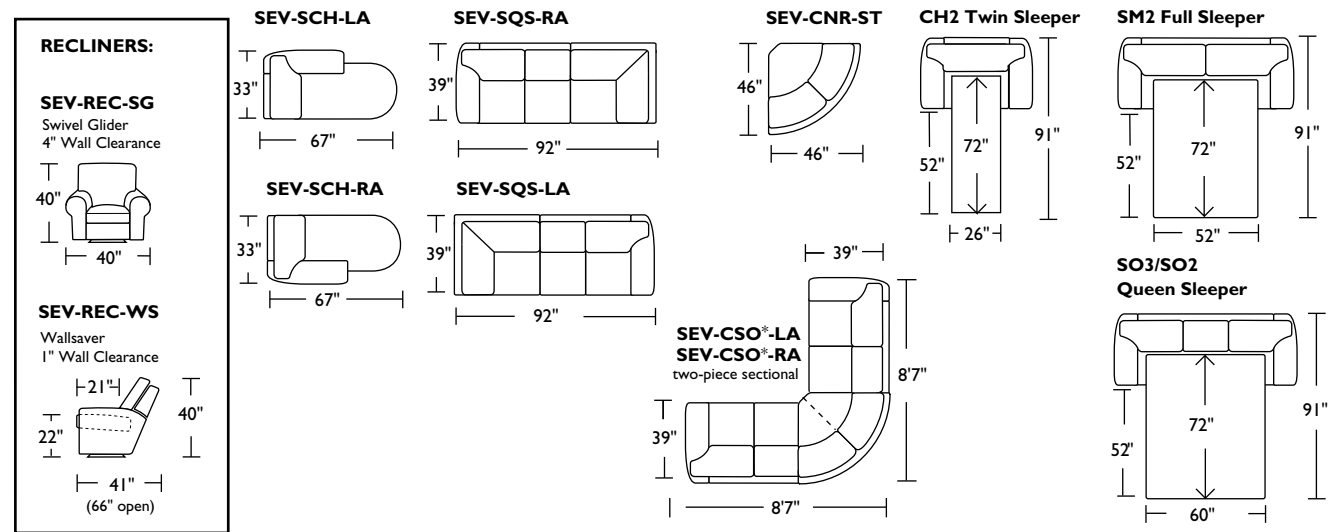

**Standard Features:**

- Eight-way hand-tied suspension
- Down seat cushions
- All top-grain leather
- Double-doweled joints with full-length corner blocks
- All hardwood frames
- Quick-ship delivery
- Lifetime warranty on frame & suspension
- Double-needle top stitching
- Loose back & seat cushions
- Tight arms

**Options:**

- Comfort Sleeper Collection with the Tiffany 24/7™ convertible bed mechanism (U.S. Patent #4737996)
- See the Comfort Sleeper section for more information (available in 5 different bed sizes)
- Queen, full & twin conventional sleepers also available (5" innerspring mattress)
- Recliners – swivel glider or wallsaver
- Storage ottoman
- Ottoman casters
- Welt trim on back & seat cushions & arms

Please use actual leather and Ultrasuede® swatches when specifying furniture as the colors shown may vary due to the printing process.

\*CSO pieces share a single seat cushion. All dimensions are approximate and subject to change. Specify components from the sitting position. Scale: 1/8 inch = 1 foot. V.10.25.01