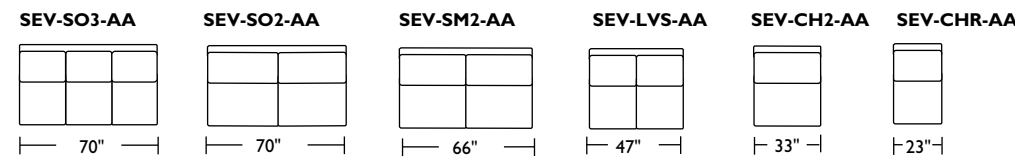

**Options:**

- Comfort Sleeper Collection with the Tiffany 24/7™ convertible bed mechanism (U.S. Patent #4737996)
- See the Comfort Sleeper section for more information (available in 5 different bed sizes)
- Queen, full & twin conventional sleepers also available (5" innerspring mattress)
- Recliners – swivel glider or wallsaver
- Storage ottoman
- Ottoman casters
- Welt trim on back & seat cushions & arms

Please use actual leather and Ultrasuede® swatches when specifying furniture as the colors shown may vary due to the printing process.

\*CSO pieces share a single seat cushion. All dimensions are approximate and subject to change. Specify components from the sitting position. Scale: 1/8 inch = 1 foot. V.10.25.01