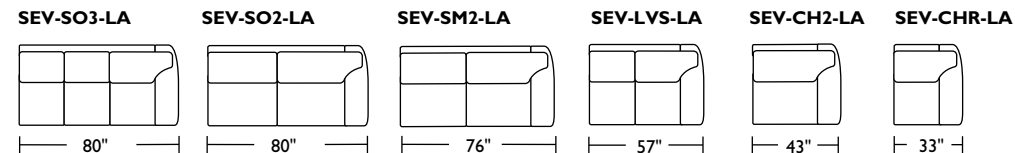

**Options:**

- Comfort Sleeper Collection with the Tiffany 24/7™ convertible bed mechanism (U.S. Patent #4737996)
- See the Comfort Sleeper section for more information (available in 5 different bed sizes)
- Queen, full & twin conventional sleepers also available (5" innerspring mattress)
- Recliners – swivel glider or wallsaver
- Storage ottoman
- Ottoman casters
- Welt trim on back & seat cushions & arms

Please use actual leather and Ultrasuede® swatches when specifying furniture as the colors shown may vary due to the printing process.

\*CSO pieces share a single seat cushion. All dimensions are approximate and subject to change. Specify components from the sitting position. Scale: 1/8 inch = 1 foot. V.10.25.01