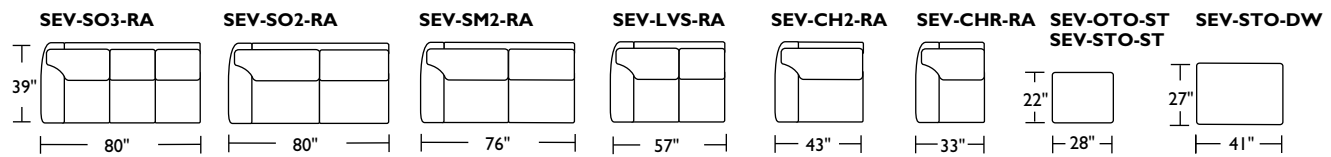

**Options:**

- Comfort Sleeper Collection with the Tiffany 24/7™ convertible bed mechanism (U.S. Patent #4737996)
- See the Comfort Sleeper section for more information (available in 5 different bed sizes)
- Queen, full & twin conventional sleepers also available (5" innerspring mattress)
- Recliners – swivel glider or wallsaver
- Storage ottoman
- Ottoman casters
- Welt trim on back & seat cushions & arms

Please use actual leather and Ultrasuede® swatches when specifying furniture as the colors shown may vary due to the printing process.

\*CSO pieces share a single seat cushion. All dimensions are approximate and subject to change. Specify components from the sitting position. Scale: 1/8 inch = 1 foot. V.10.25.01