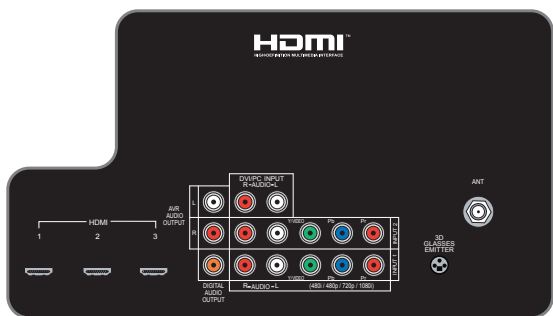

737 SERIES | HOME THEATER TV

Models: WD-60737 | WD-65737 | WD-73737 | WD-82737

MODEL	WD-60737	WD-65737	WD-73737	WD-82737
Screen Size	60-inch	65-inch	73-inch	82-inch
Aspect Ratio	16:9 [widescreen]	16:9 [widescreen]	16:9 [widescreen]	16:9 [widescreen]
Height	36.7"	39.5"	43.6"	48.5"
Width	53.9"	58.2"	65.2"	73.2"
Depth	15.1"	16.0"	19.9"	22.7"
Height On Matching Base	53.3"	56.1"	60.2"	N/A
Matching Base Model	MB-S60/65A	MB-S60/65A	MB-S73A	N/A
Weight	64.9 lbs.	72.2 lbs.	92.8 lbs.	154.4 lbs.
POWER CONSUMPTION				
Operating Standard	218 Watts	218 Watts	218 Watts	218 Watts
Standby	0.6 Watts	0.6 Watts	0.6 Watts	0.6 Watts

BACKPANEL

SIDE PANEL