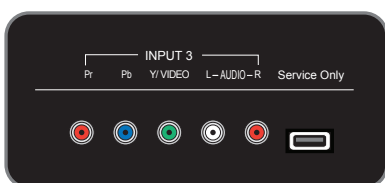

SIDE PANEL

OPTICAL SYSTEM	
Display Type	DLP®
HDTV Resolution*	1080p
Lamp Power	180 watts
VIDEO PERFORMANCE	
Mitsubishi Exclusive 6-Color Processor™	Yes
Plush 1080p 5G 12-Bit Video Processing and video format conversion	Yes
HDMI 1.3a™ Deep Color™ (36 bit) and xv.Color™	Yes
PerfectColor™	Yes
DeepField™ Imager	Yes
Improved Video Noise Reduction	Yes
New Advanced Video Calibration Mode	Yes
3D Ready**	Yes
Picture Format Modes (4:3 sources)	6
Picture Format Modes (16:9 sources)	3
USER CONTROLS	
Easy Connect™	Yes
ChannelView™	Yes
A/V Adjustment (Memorized By Input)	Yes
Color Temperature Control (By Input)	Yes
Video Modes: Brilliant/Bright/Natural/Game/Advanced	Yes
AUDIO	
Internal Loudspeakers	2
Speaker Size	5.5" x 2.5"
Output Power (watts/ch.)	10 watts
Level Sound (dynamics limiter)	Yes
Digital Output (PCM) for All Analog Sources	Yes
TUNING	
Combined Tuner Analog/Digital/Cable (in the clear)	1
Antenna (RF) Inputs	1
SIDE INPUTS	
Component/Composite Combined	1
REAR INPUTS	
Component/Composite Combined (480i/480P/720P/1080i)	2
Stereo Audio Input for PC/DVI Source	1
HDMI™ Inputs	3
480i, 480p, 720p, 1080i (60Hz)	Yes
1080p (24Hz, 30Hz, 60Hz)	Yes
HDMI™ DIGITAL PC COMPATIBILITY	
640 x 480, 898 x 480, 800 x 600, 1064 x 600, 1024 x 768, 1280 x 720, 1365 x 768, 1280 x 1024 @ 60Hz	Yes
1920 x 1080 @ 24Hz, 30Hz, 60Hz	Yes
OUTPUTS	
Stereo Audio Output	1
Digital Audio Output (Dolby® Digital / PCM)	1
3D IR Emitter **	1
REMOTE CONTROL	
Remote Control	Universal
CUSTOMIZATION FEATURES	
Direct IR Input Selection	Yes
Direct IR Format Selection	Yes
Independent IR Power ON / OFF	Yes