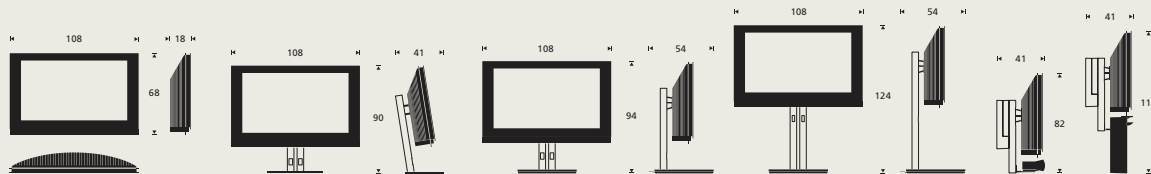

## BeoVision 7 - 40

All features and data refer to specific type numbers.  
Other variants are available. Subject to change  
without notice.

DESIGNER	David Lewis
DIMENSIONS (WXHXD) / WEIGHT	42.3" x 26.8" x 7" + stand/ approx. 99 Lb
CABINET FINISH	Black, Blue, Dark Grey, Red, Silver
REMOTE CONTROL INCLUDED	Beo4
POWER CONSUMPTION	Typical: 139W / Standby 1,0W
MAINS VOLTAGE RANGE	100 - 127 V +10 / -15% 50-60HZ
<b>PICTURE:</b>	
CONTRAST SCREEN	Anti-reflex coated
HD READY	Yes
PICTURE AND PICTURE/TEXT	Yes
<b>LCD:</b>	40" 16:9 TFT LCD (Glare)
RESOLUTION	1920 x 1080 (Full HD)
LUMINANCE OF WHITE (CENTER OF SCREEN)	typ. 500 cd/m2 (typical)
CONTRAST RATIO (CENTER OF SCREEN)	typ. 1200:1
RESPONSE TIME	typ. 8 msec.
VIEWING ANGLE	typ. +/-89 degrees both vertical and horizontal
<b>TV SYSTEM:</b>	NTSC (M), ATSC
TUNING	Cable TV 1-125, Off Air TV 2-69
STEREO SYSTEM	BTSC Stereo, SAP
SURROUND SOUND SYSTEMS	Dolby Digital 5.1/6.1 EX, DTS 5.1, DTS ES 6.1, Dolby 7.1 EX, Dolby Pro-Logic II/IX, DTS Neo:6
MENU LANGUAGES	English, Danish, Dutch, Spanish, Italian, German, French, Swedish
<b>DVD:</b>	Built-in
PLAYBACK	DVD-Video, Video CD, CD-DA, CD-R, CD-RW, CD-MP3, JPEG, DivX, Multistandard PAL/NTSC
DVD REGION	Region 1
<b>LOUDSPEAKERS:</b>	BeoLab 7-2 or BeoLab 7-4 (ordered separately)
<b>CONNECTIONS:</b>	
ANTENNA INPUTS	2 x F-con
IR CONTROL OUTPUTS (PUC)	7 x Mini jack
AV1 -5	5 x CVBS, 1 x S-Video, 2 x component, 4 x HDMI, 1 x VGA, 5 x L/R, 5 x SPDIF(Coax)
OUTPUT (RECORD OUT)	2 x CVBS, 2 x L/R
FRONT PROJECTOR OUTPUT	1 x DVI-D
<b>CINEMA:</b>	D-sub 9 pin, 2 x outputs for control of external functions
STEREO HEADPHONES	1 x Mini jack
BEOLINK	Masterlink
BEOLINK VIDEO DISTRIBUTION	75 ohms F-con (Modulator output)
LOUDSPEAKER OUTPUTS	7 x Powerlink
DIGITAL AUDIO INPUTS	5 x SPDIF(Coax), 4 x HDMI
EXTERNAL IR RECEIVER	Mini Jack
PC INPUT	VGA/HDMI
MOTORIZED STAND OPERATION	5 pole DIN connector
<b>ACCESSORIES:</b>	Table stand (aluminum), Motorized table stand (aluminum), Motorized floor stand (aluminum), Motorized Wall bracket (aluminum)