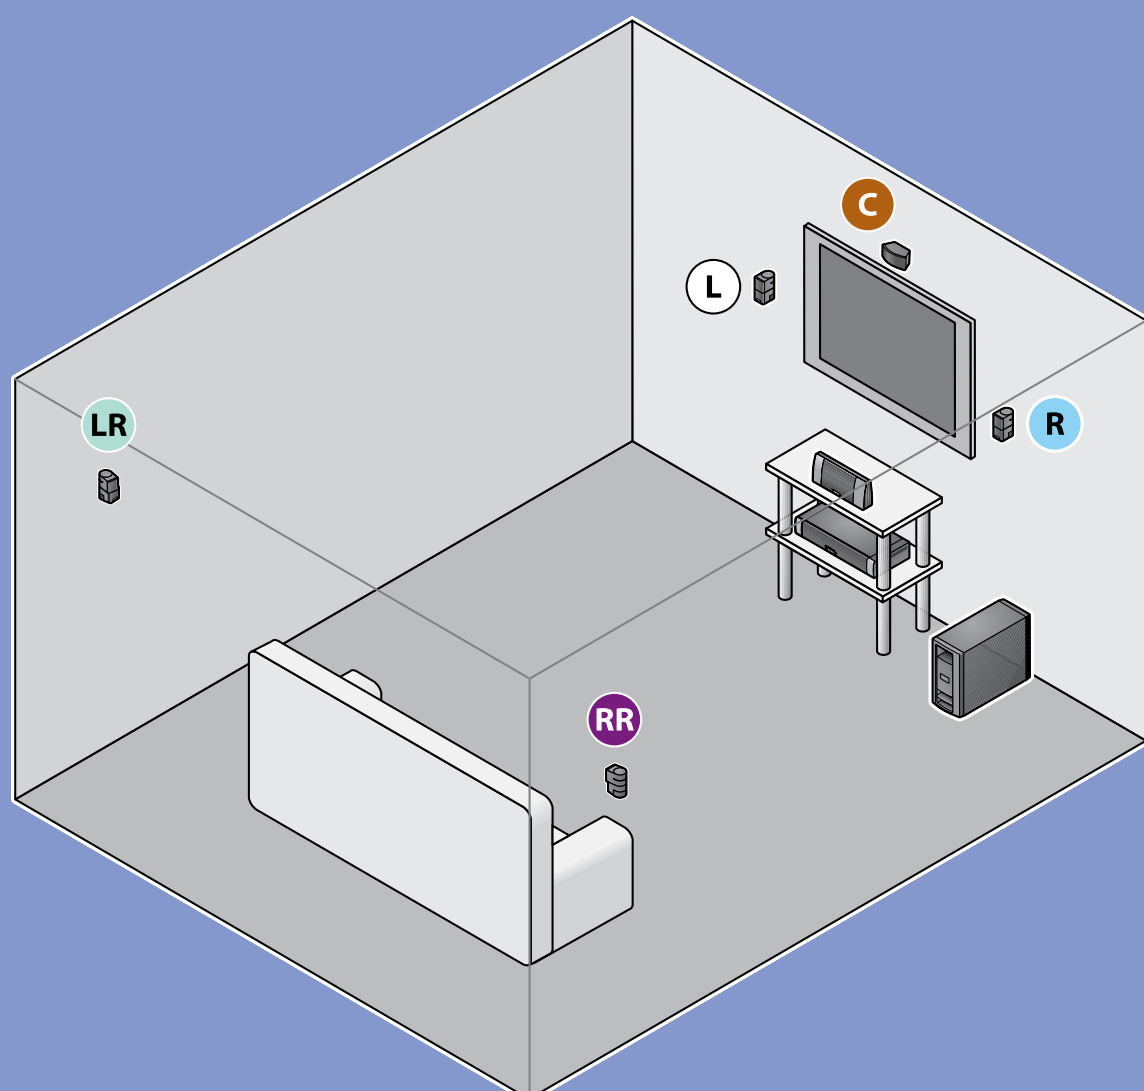

**BOSE**

Lifestyle® V30 system  
Lifestyle® V20 system

Setup Guide

**BOSE**

©2007 Bose Corporation, The Mountain, Framingham, MA 01701-9168 USA AM305383 Rev.00

1

2

3