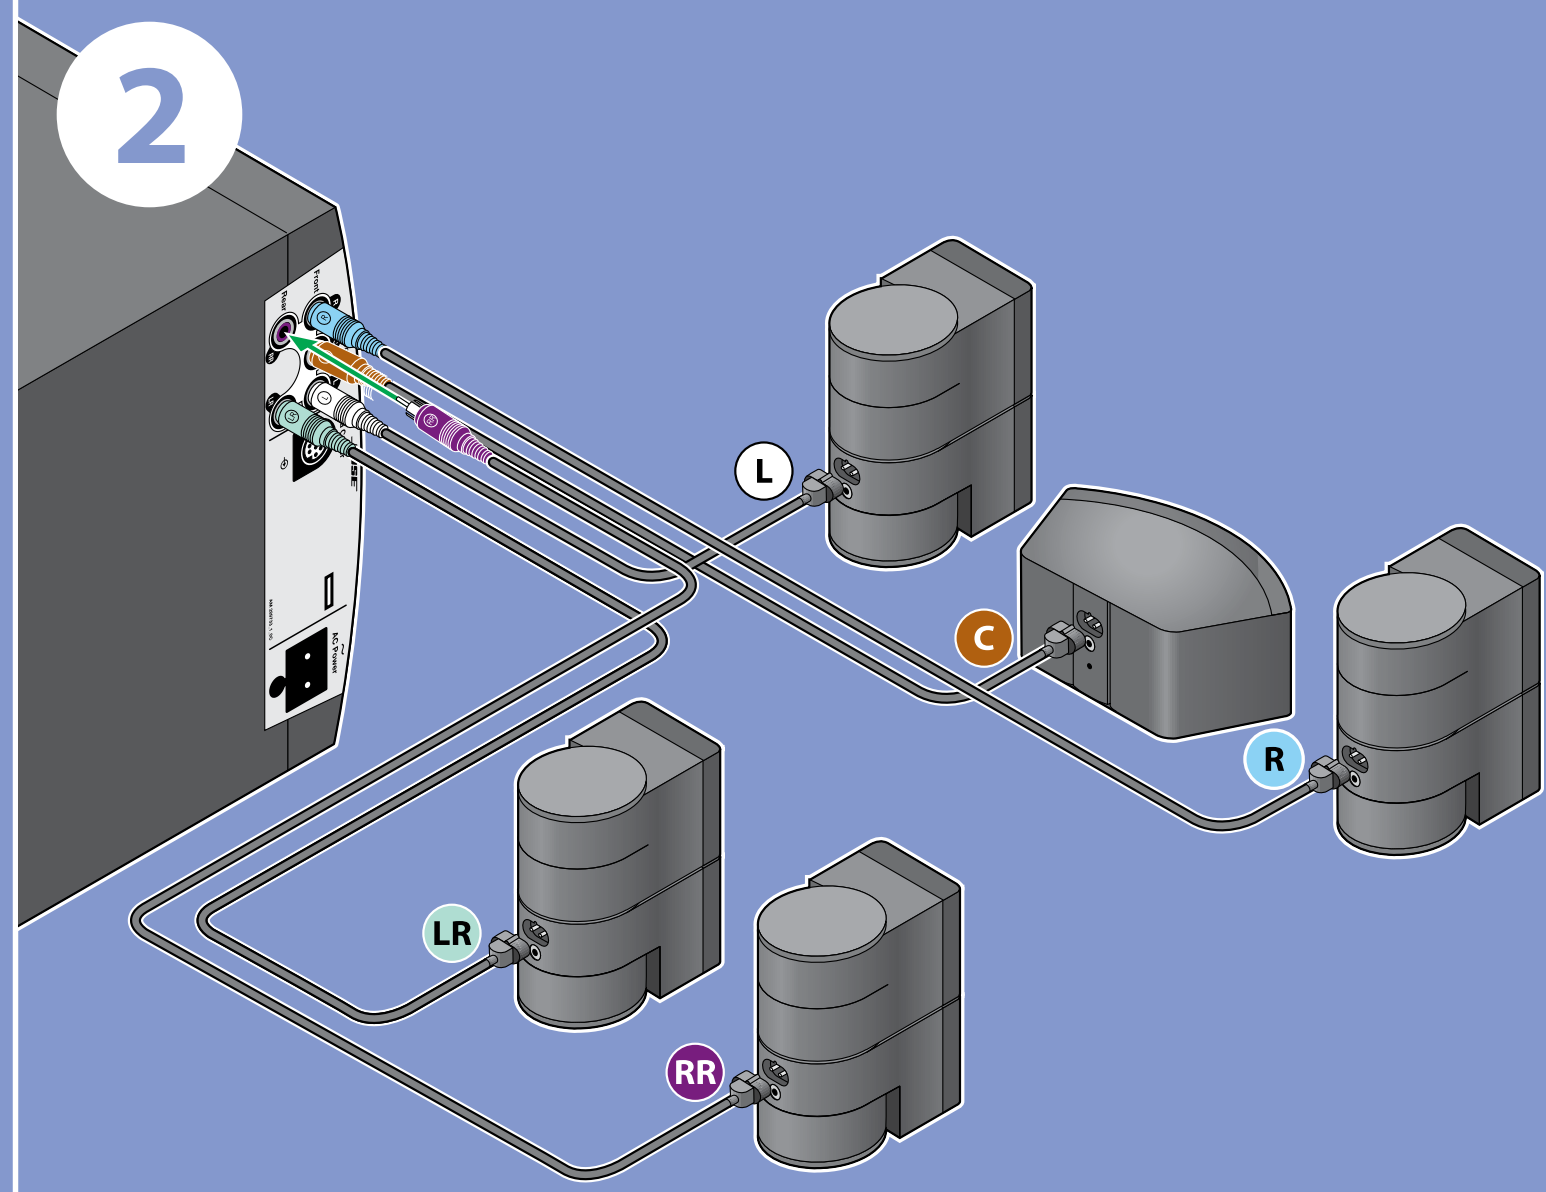

**BOSE**

Lifestyle® V30 system  
Lifestyle® V20 system

Setup Guide

**BOSE**

©2007 Bose Corporation, The Mountain, Framingham, MA 01701-9168 USA AM305383 Rev.00

1

2

3

4

5

5

6

7

8