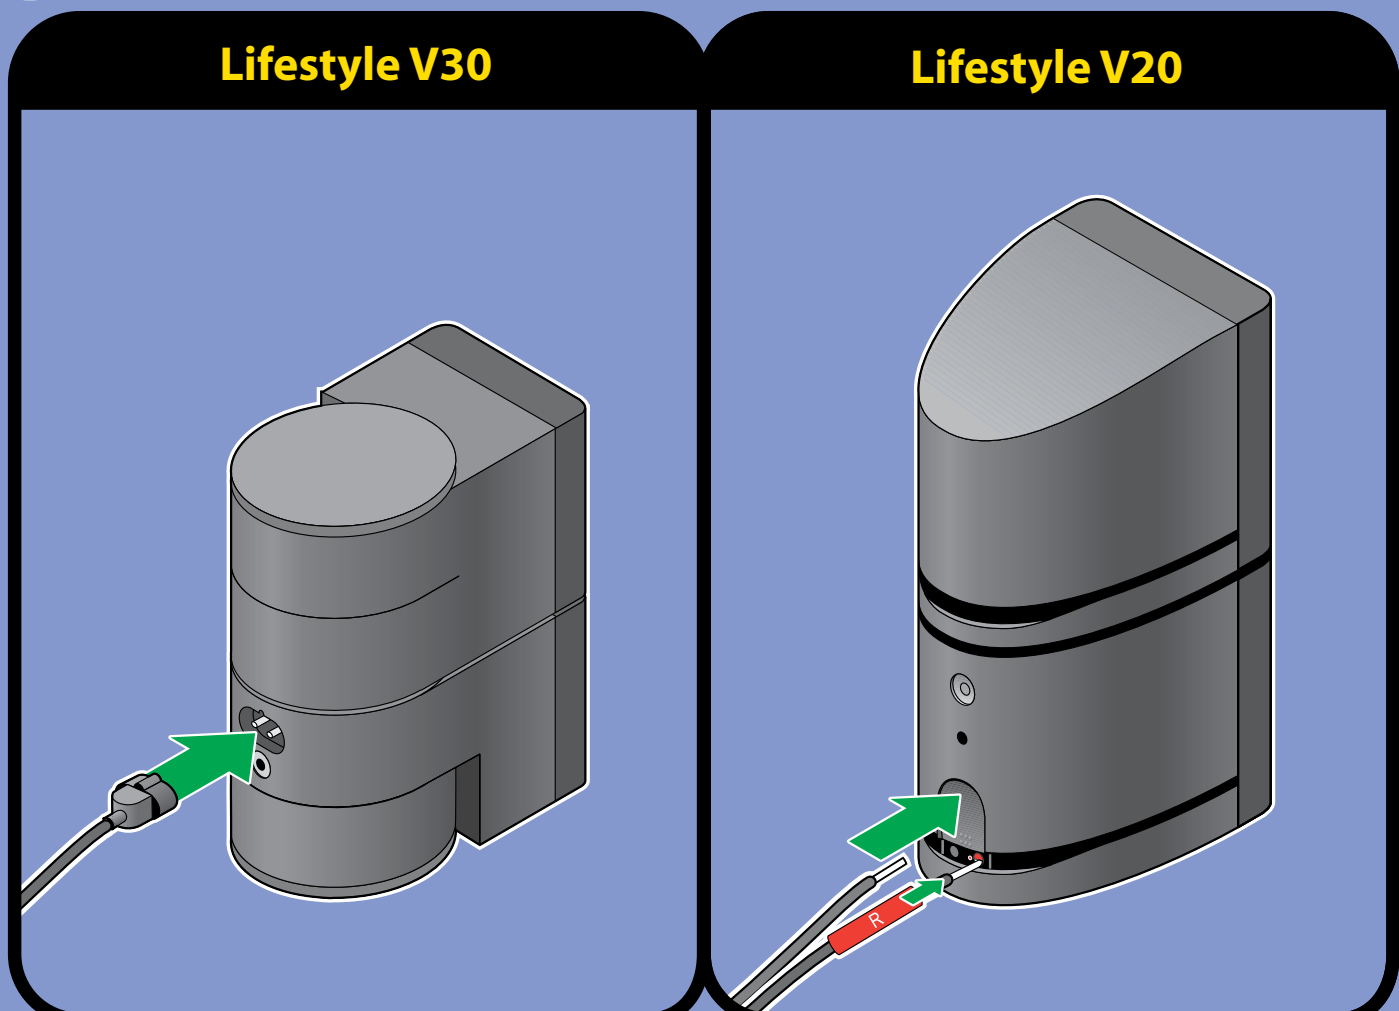

**BOSE**

Lifestyle® V30 system  
Lifestyle® V20 system

Setup Guide

**BOSE**

©2007 Bose Corporation, The Mountain, Framingham, MA 01701-9168 USA AM305383 Rev.00

1

2

3