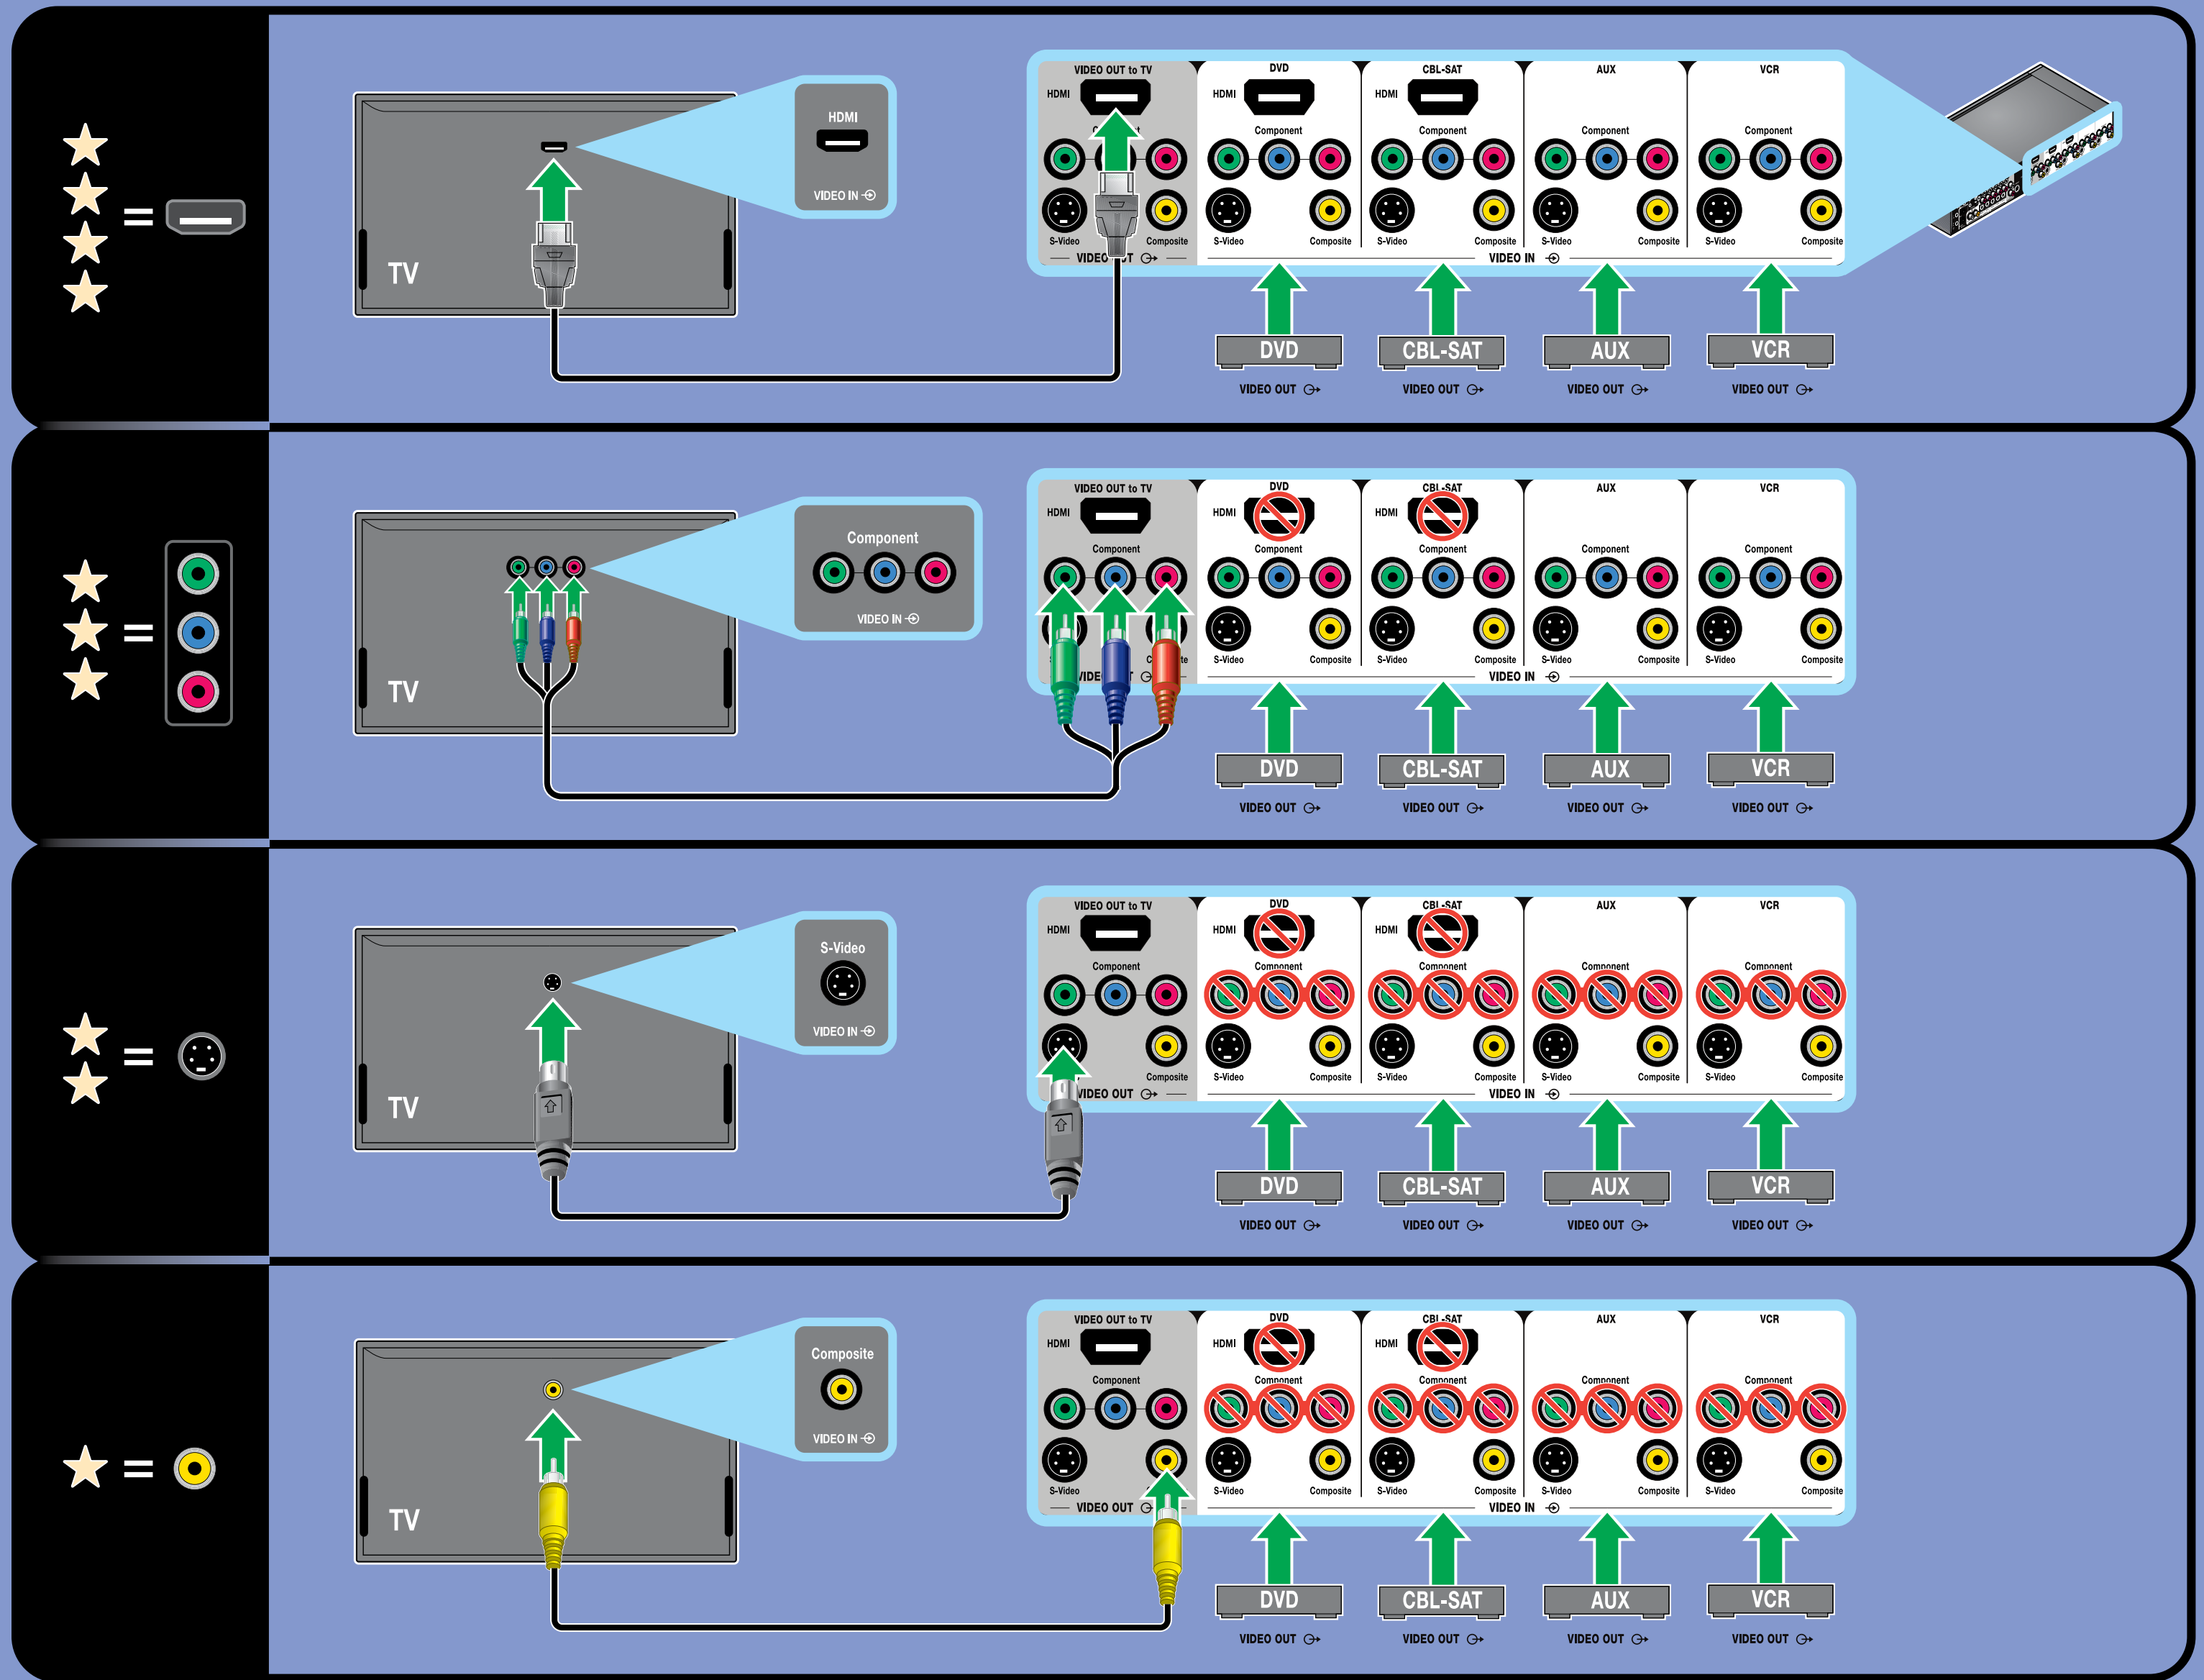

**BOSE**

Lifestyle® V30 system  
Lifestyle® V20 system

Setup Guide

**BOSE**

©2007 Bose Corporation, The Mountain, Framingham, MA 01701-9168 USA AM305383 Rev.00

1

2

3

4

5

5

6

7

8