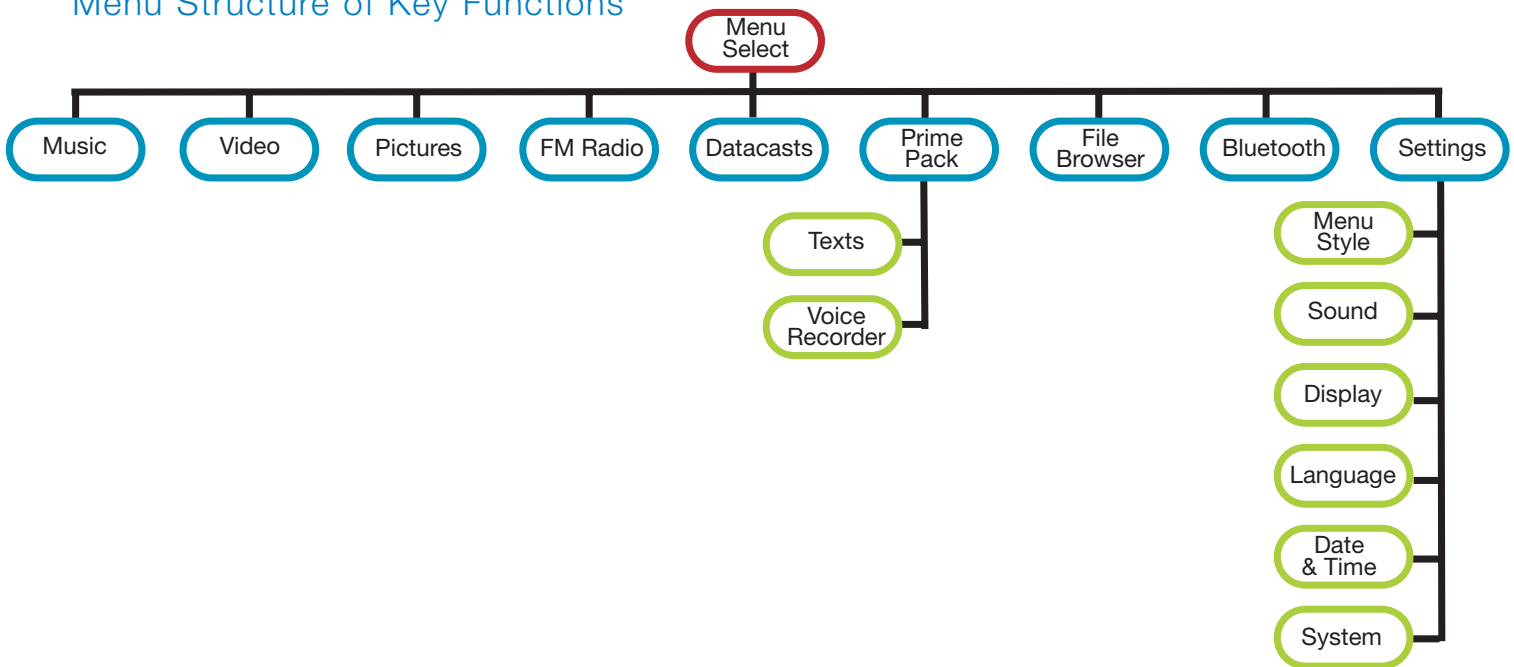

Samsung T10

Text Viewer and File Browser

This allows users to view text files on the P2. Text color is customizable and can be viewed in a portrait or landscape view.

P2 also comes with a file viewer which allows for users to view and delete any file on the device without the PC.

Flash Memory

Samsung uses high-quality NAND flash memory for the T10. Because flash memory is static (no moving parts), battery life, menu speed, player size and weight, and player durability are greatly improved over devices which use hard drives.

Voice Recorder

T10 comes with a built-in microphone so users can record live sound as MP3 files onto the T10. The quality of the MP3 file is variable between 32/64/96/128 kbps. T10 is capable of approximately TBD hours per GB of memory (based on 32Kbps quality) so you can record long lectures or events without interruption.

Battery Voice Recording Time	Memory Voice Recording Time
30	40

Menu Structure of Key Functions